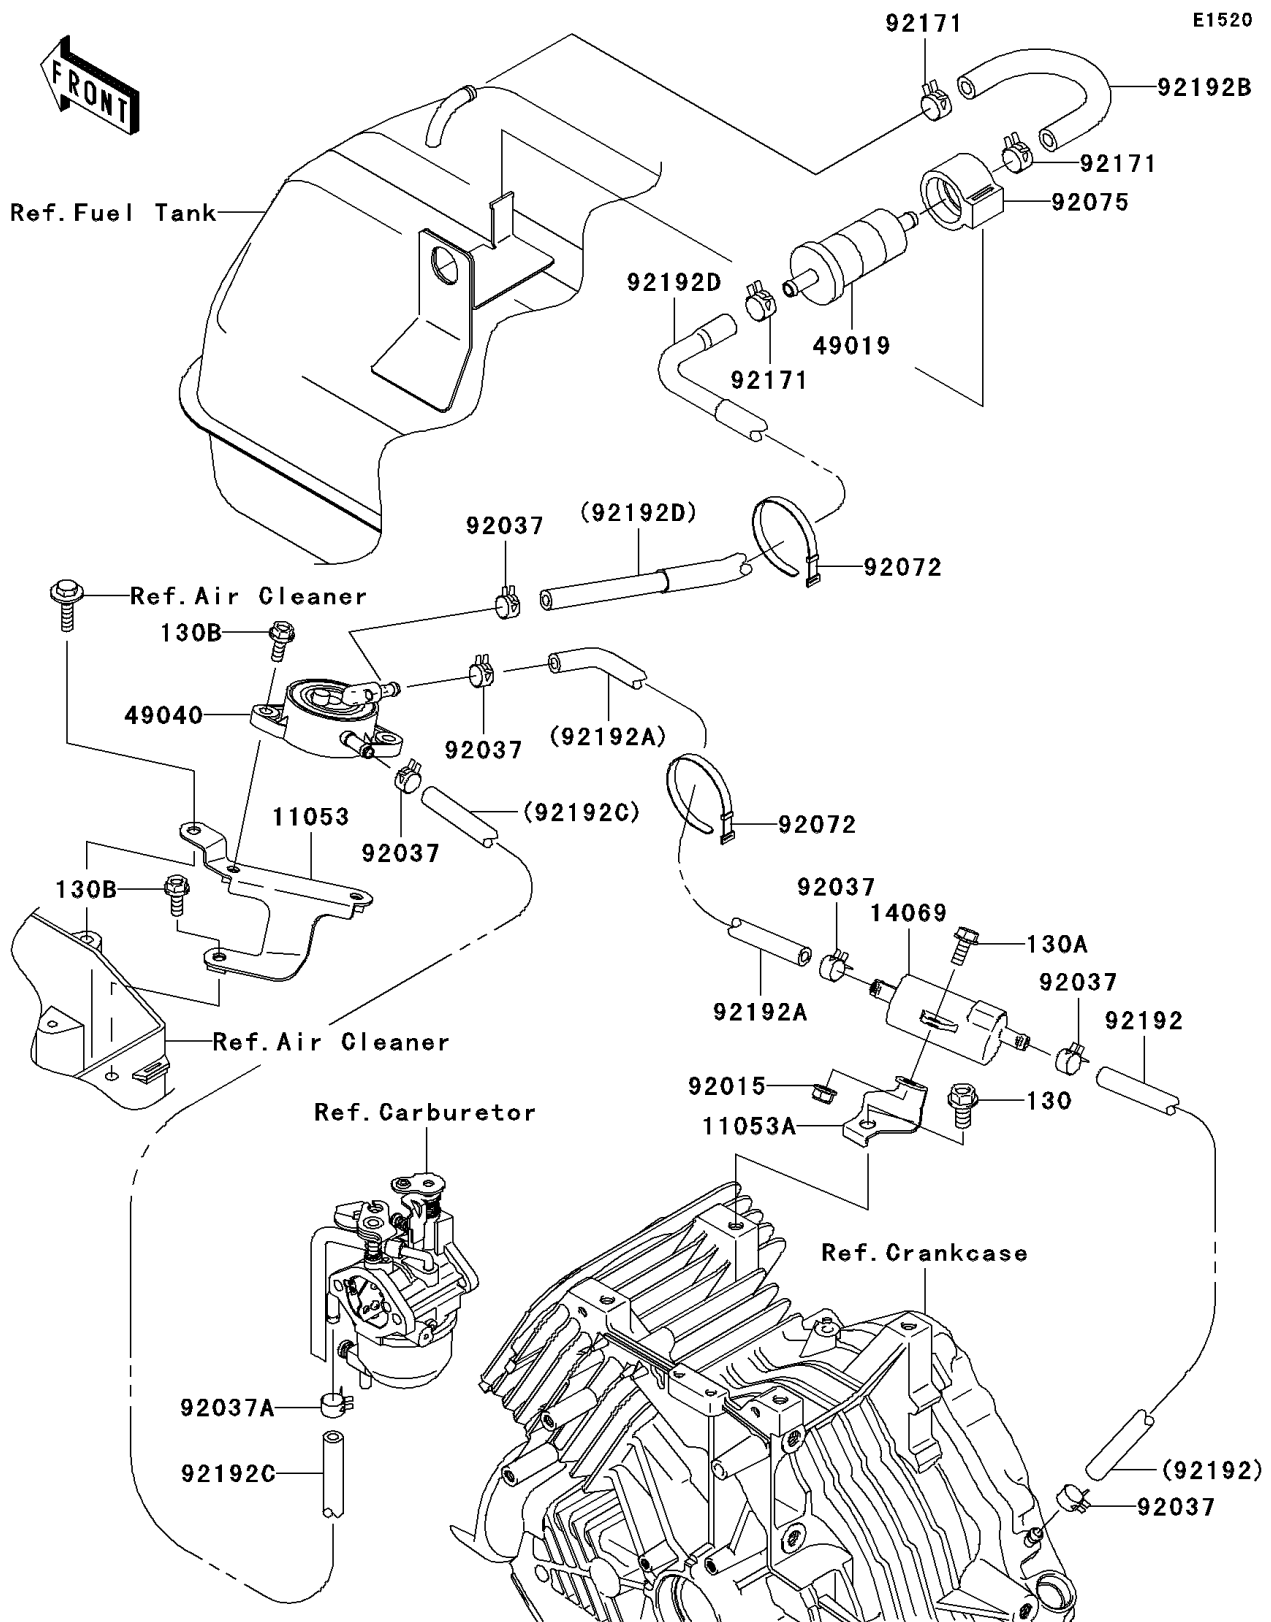

2006 Mule 610 4x4 Hardwoods Green HD

PARTS DIAGRAM

Fuel Pump

2006 Mule 610 4x4 Hardwoods Green HD

Kawasaki
Let the Good Times Roll®

PARTS LIST

Fuel Pump

ITEM NAME	PART NUMBER	QUANTITY
BOLT-FLANGED,8X16 (Ref # 130)	130AA0816	1
BOLT-FLANGED,6X14 (Ref # 130A)	130BA0614	1
BOLT-FLANGED,6X16 (Ref # 130B)	130BB0616	3
BRACKET,FUEL PUMP (Ref # 11053)	11053-1644	1
BRACKET,BREATHER (Ref # 11053A)	11053-1711	1
BREATHER (Ref # 14069)	14069-0003	1
FILTER-FUEL (Ref # 49019)	49019-1055	1
PUMP-FUEL (Ref # 49040)	49040-7001	1
NUT,LOCK,FLANGED,6MM (Ref # 92015)	92015-1339	1
CLAMP,TUBE (Ref # 92037)	92037-1505	6
CLAMP (Ref # 92037A)	92037-2113	1
BAND,L=186 (Ref # 92072)	92072-056	2
DAMPER,FUEL FILTER (Ref # 92075)	92075-1853	1
CLAMP (Ref # 92171)	92171-0515	3
TUBE,5.8X10.8X270 (Ref # 92192)	92192-0204	1
TUBE,PUMP-BREATHER (Ref # 92192A)	92192-0221	1
TUBE,7.5X12.5X200 (Ref # 92192B)	92192-0243	1
TUBE,5.8X10.8X350 (Ref # 92192C)	92192-0244	1
TUBE (Ref # 92192D)	92192-0300	1