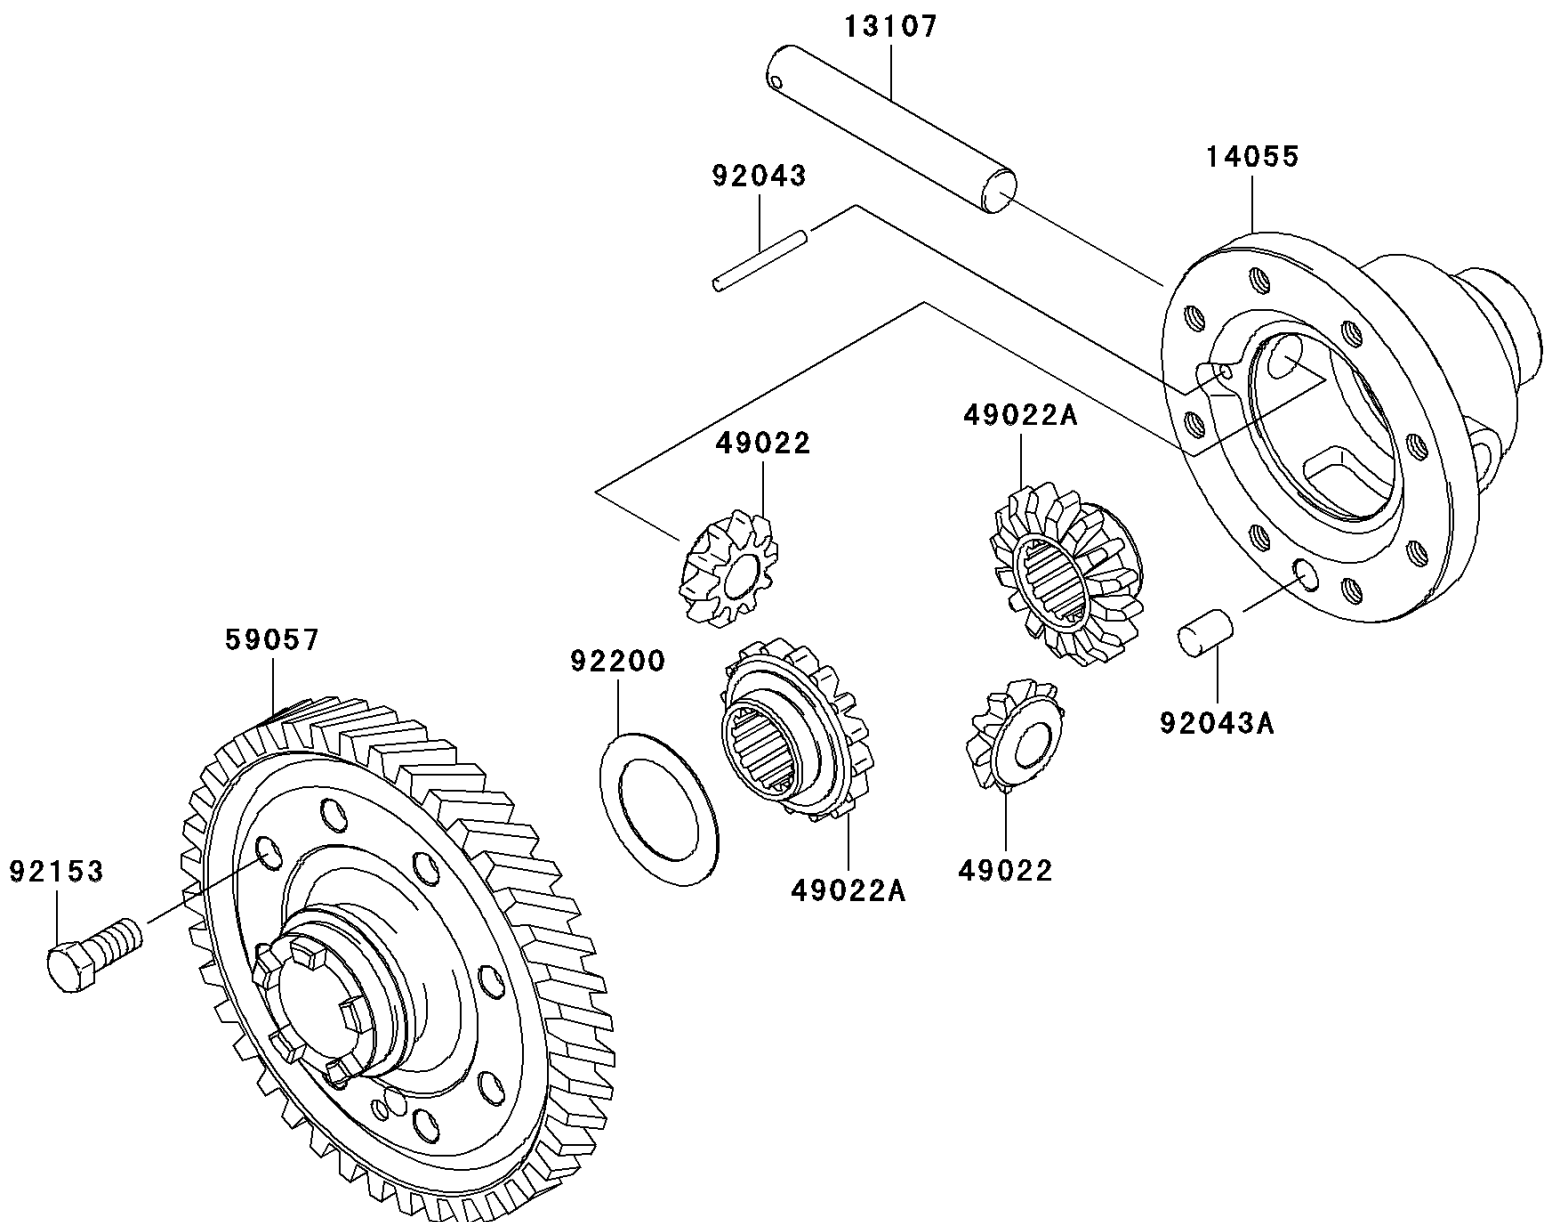

2009 Mule 610 4x4 Hardwoods Green HD

PARTS DIAGRAM

Differential

E1451

2009 Mule 610 4x4 Hardwoods Green HD

PARTS LIST

Differential

ITEM NAME	PART NUMBER	QUANTITY
-----------	-------------	----------
