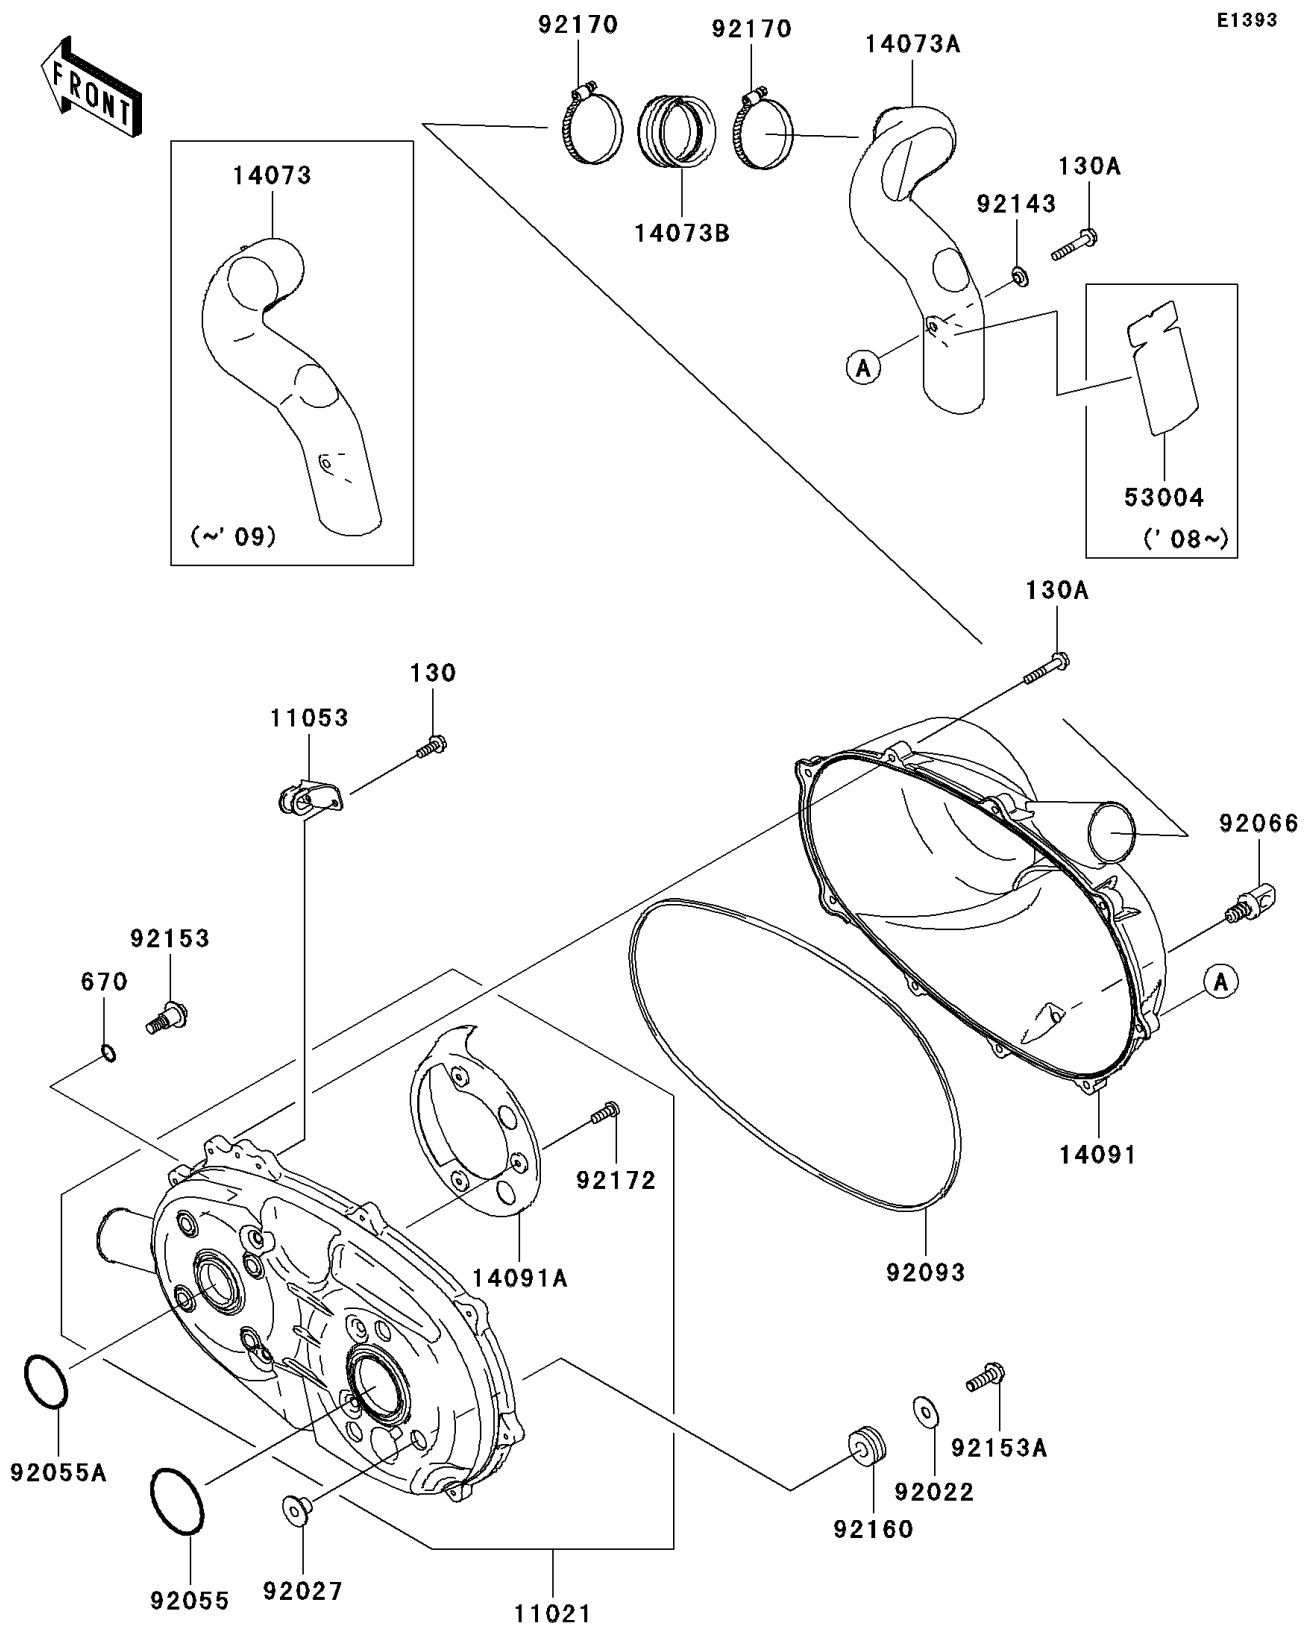

2009 Mule 610 4x4 Hardwoods Green HD

PARTS DIAGRAM

Converter Cover

2009 Mule 610 4x4 Hardwoods Green HD

PARTS LIST

Converter Cover

ITEM NAME	PART NUMBER	QUANTITY
-----------	-------------	----------
