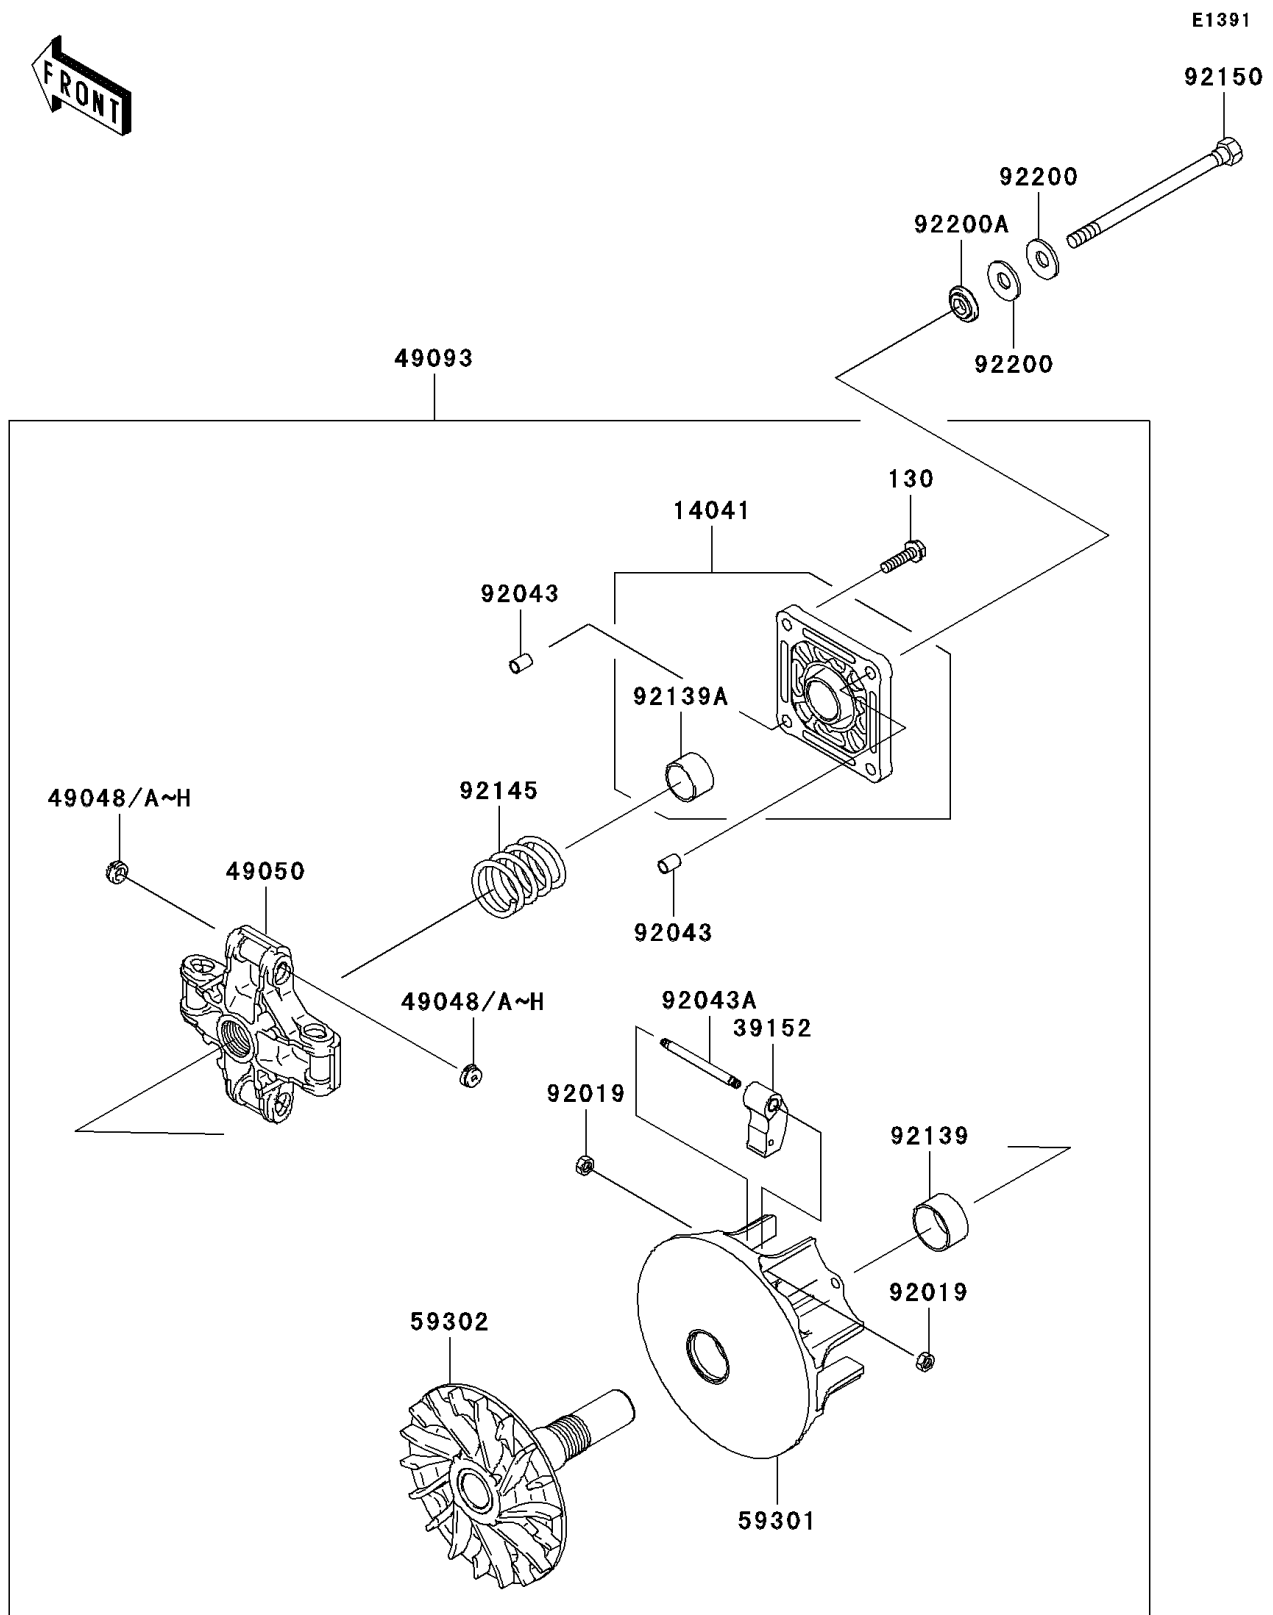

2009 Mule 610 4x4 Hardwoods Green HD

PARTS DIAGRAM

Drive Converter

2009 Mule 610 4x4 Hardwoods Green HD

PARTS LIST

Drive Converter

ITEM NAME	PART NUMBER	QUANTITY
-----------	-------------	----------
