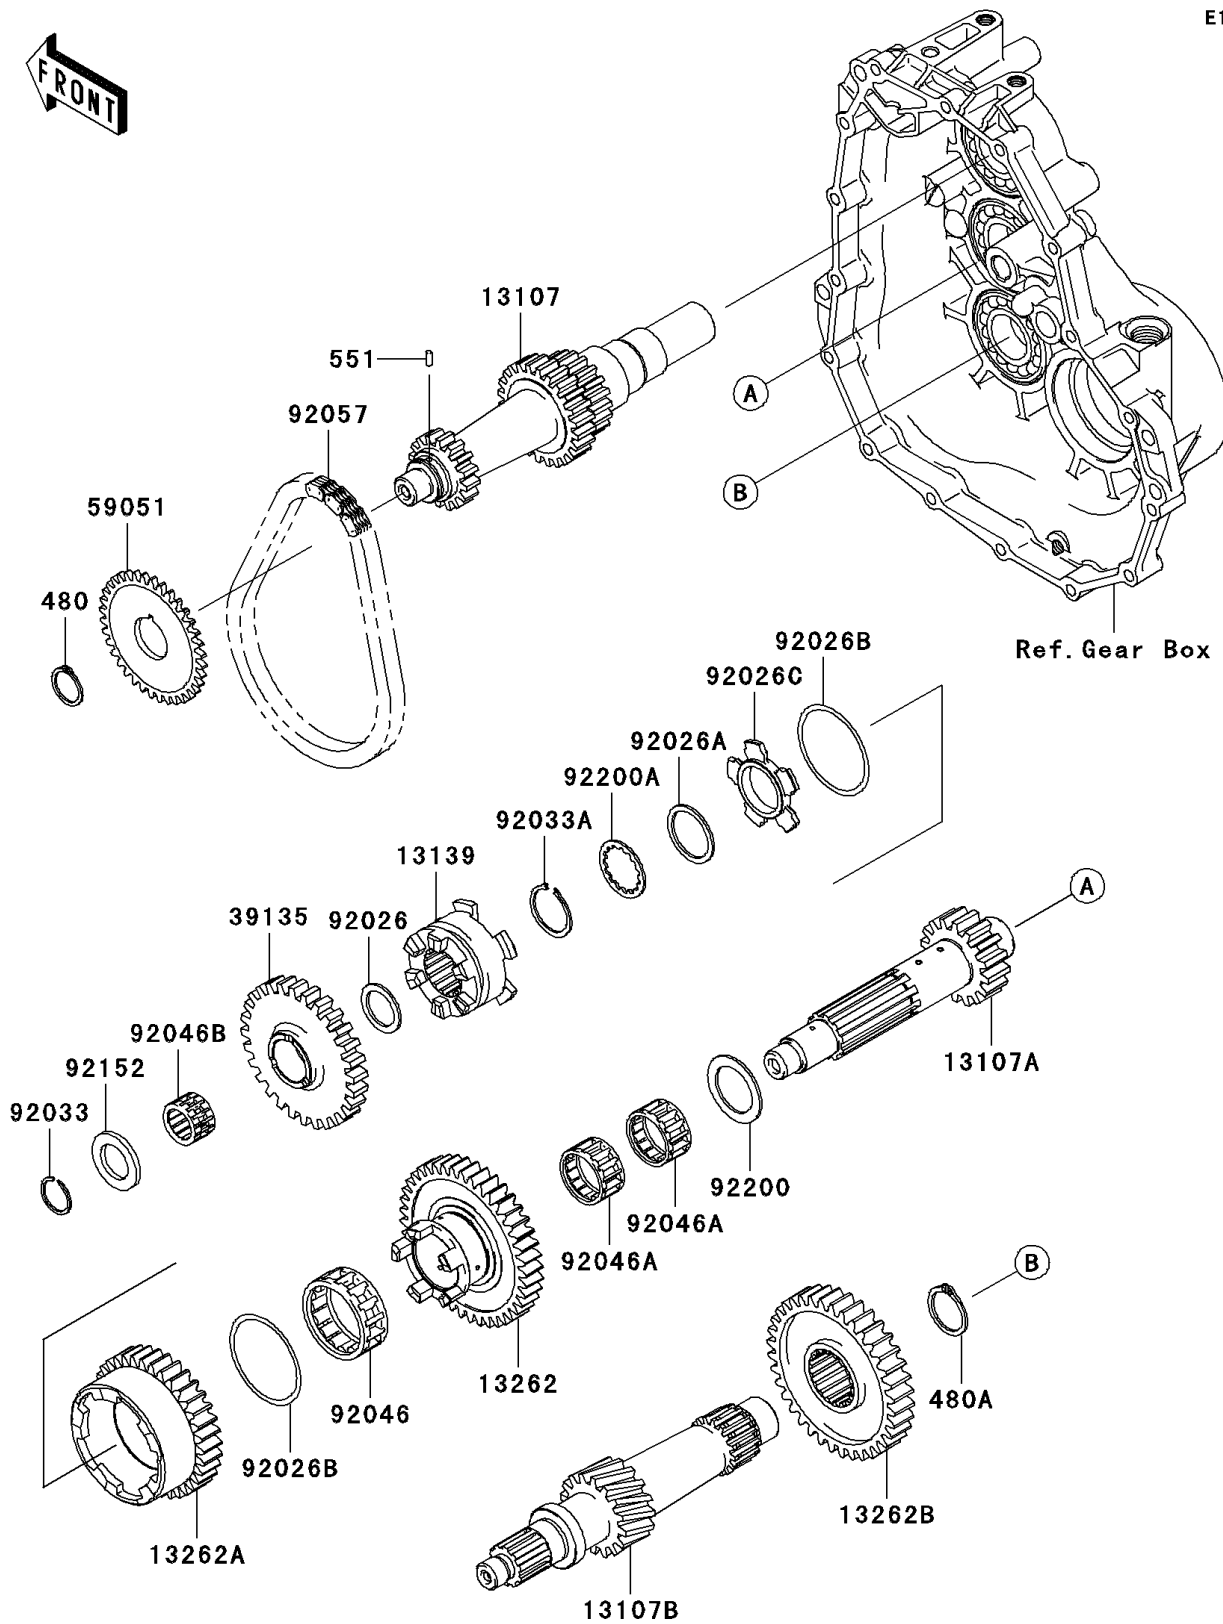

## PARTS DIAGRAM

### Transmission

E1361

## PARTS LIST

### Transmission

ITEM NAME	PART NUMBER	QUANTITY
CIRCLIP-TYPE-C,25MM (Ref # 480)	480J2500	1
CIRCLIP-TYPE-C,32MM (Ref # 480A)	480J3200	1
PIN-DOWEL,3X8 (Ref # 551)	551A0308	1
SHAFT,FIRST,INPUT,16T&24T&19T (Ref # 13107)	13107-0039	1
SHAFT,SECOND,18T (Ref # 13107A)	13107-0078	1
SHAFT,THIRD,16T (Ref # 13107B)	13107-0088	1
SHIFTER,FR/RR (Ref # 13139)	13139-0004	1
GEAR,LOW,41T (Ref # 13262)	13262-0106	1
GEAR,HIGH,35T (Ref # 13262A)	13262-0107	1
GEAR-TRANSMISSION SPUR,36T (Ref # 13262B)	13262-0108	1
SPROCKET-DRIVEN,30T (Ref # 39135)	39135-0001	1
GEAR-SPUR,37T (Ref # 59051)	59051-0049	1
SPACER,21.2X29X1.6 (Ref # 92026)	92026-1568	1
SPACER,28.2X34.5X1.6 (Ref # 92026A)	92026-1587	1
SPACER,48.2X54.3X1.0 (Ref # 92026B)	92026-1599	2
SPACER,HI&LOW (Ref # 92026C)	92026-1600	1
RING-SNAP,20MM (Ref # 92033)	92033-015	1
RING-SNAP,25.9X30.6X1.2 (Ref # 92033A)	92033-1037	1
BEARING-NEEDLE,HIGH GEAR (Ref # 92046)	92046-1276	1
BEARING-NEEDLE,FWF-283317 (Ref # 92046A)	92046-1278	2
BEARING-NEEDLE,REVERSE GEAR (Ref # 92046B)	92046-1279	1
CHAIN,REVERSE,23RH302-38ASM (Ref # 92057)	92057-0072	1
COLLAR,21.2X34.0X3.0 (Ref # 92152)	92152-0241	1
WASHER,28.2X40.0X1.6 (Ref # 92200)	92200-0090	1
WASHER,28.5X34.0X1.5 (Ref # 92200A)	92200-1240	1