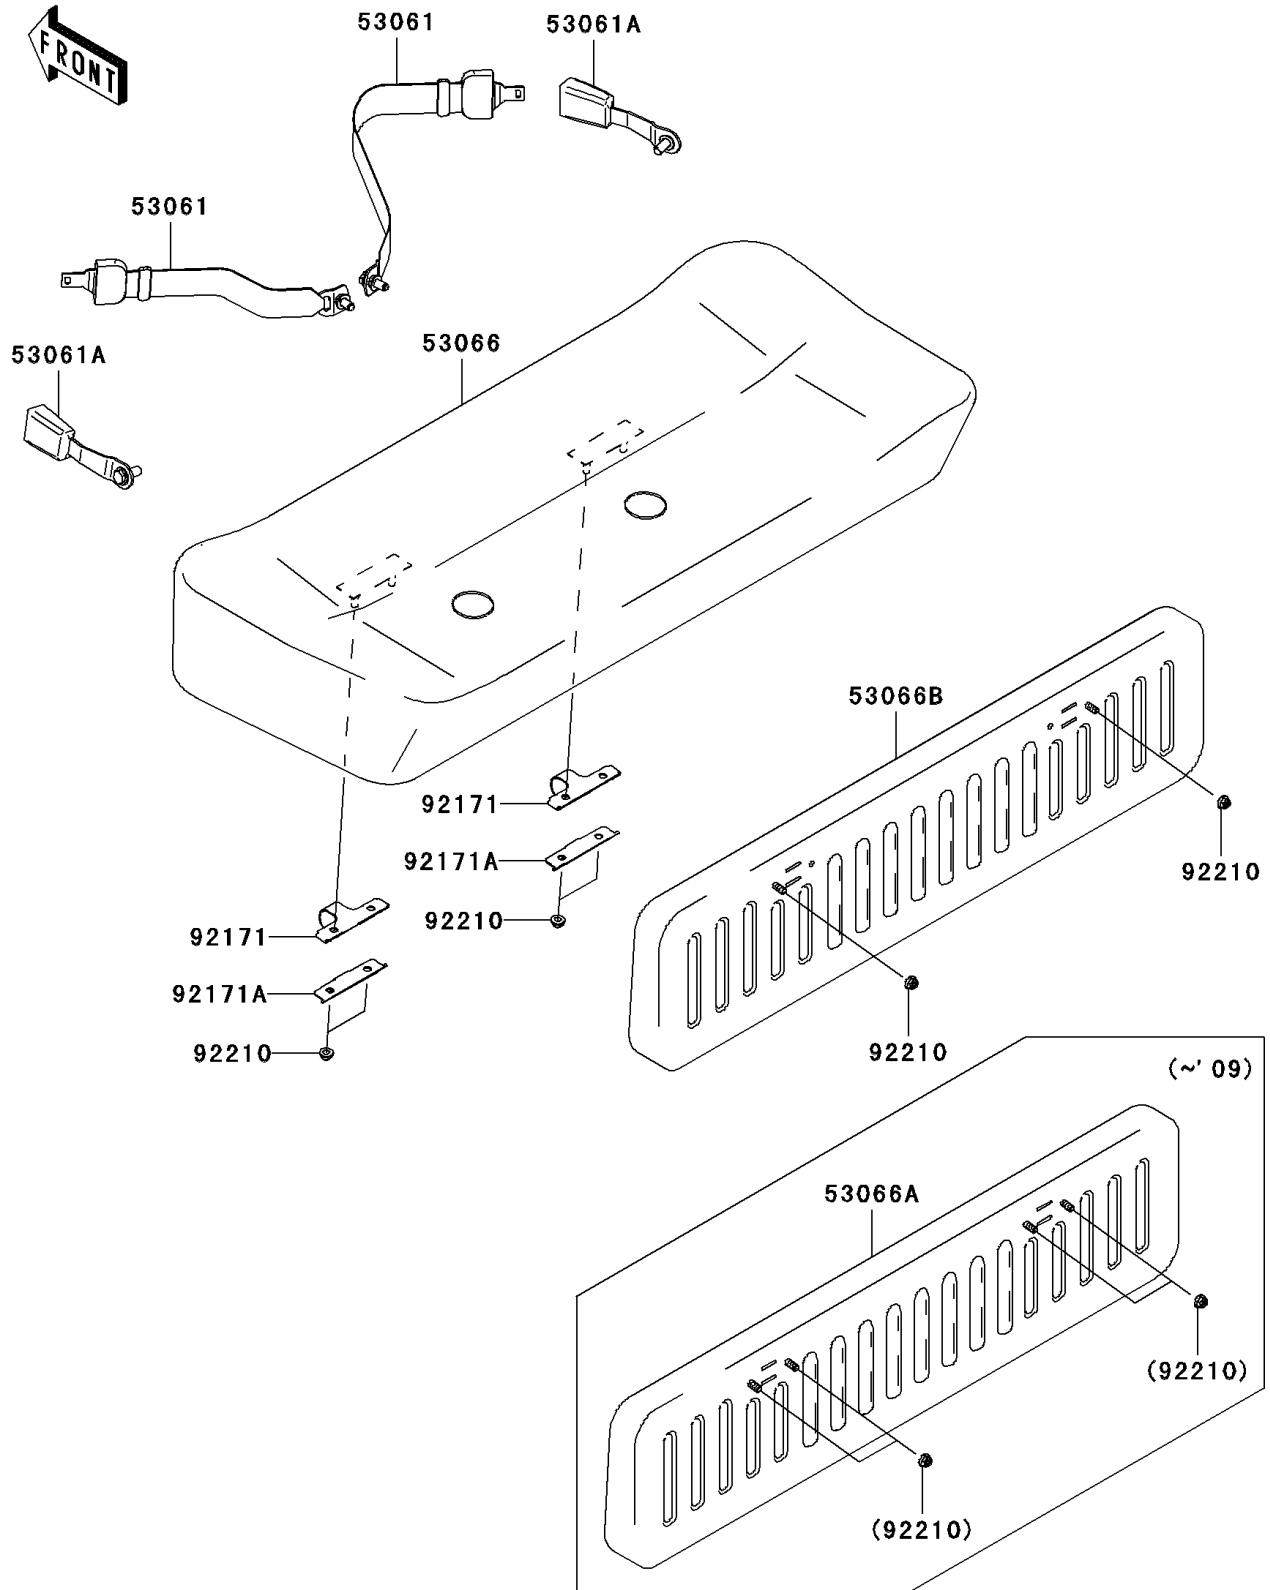

2010 Mule 610 4x4

PARTS DIAGRAM

Seat

F2510

2010 Mule 610 4x4

PARTS LIST

Seat

ITEM NAME

PART NUMBER

QUANTITY
