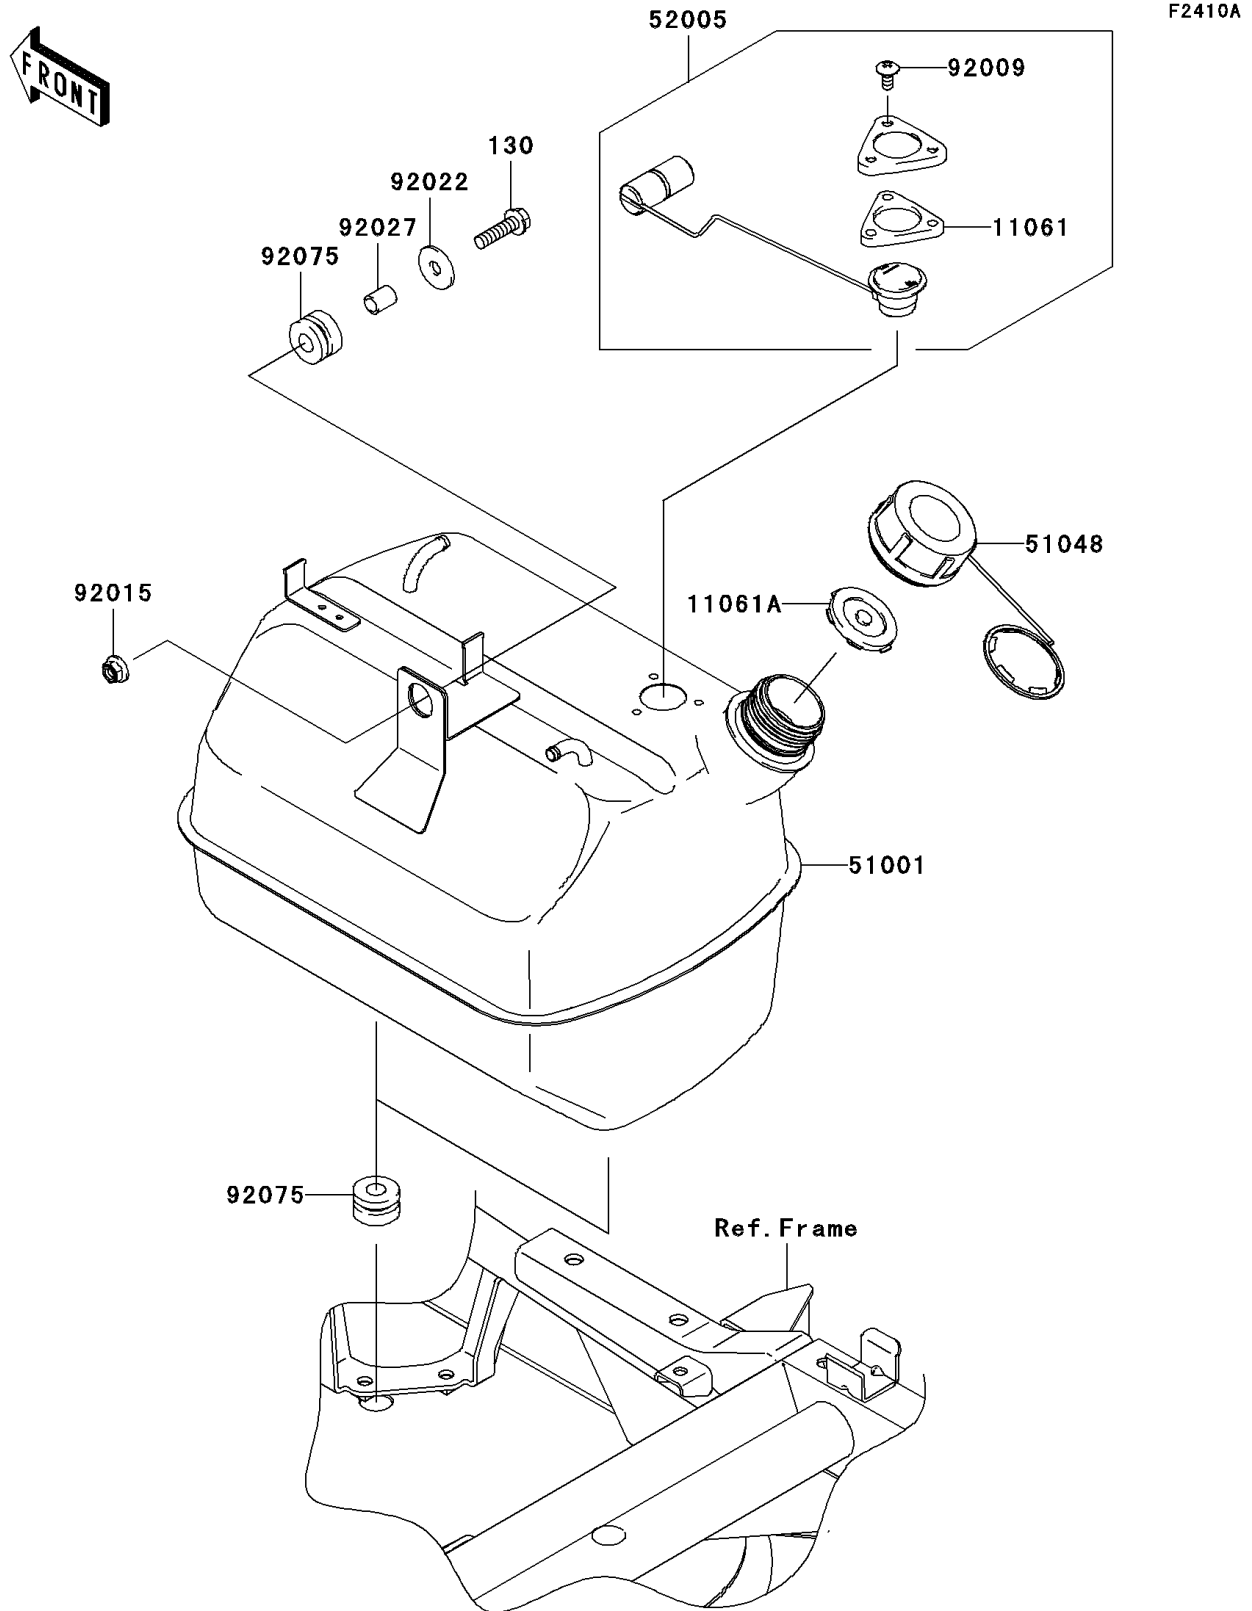

2010 Mule 610 4x4

PARTS DIAGRAM

Fuel Tank(A8F-AAF)(CA)

2010 Mule 610 4x4

PARTS LIST

Fuel Tank(A8F-AAF)(CA)

ITEM NAME

PART NUMBER

QUANTITY
