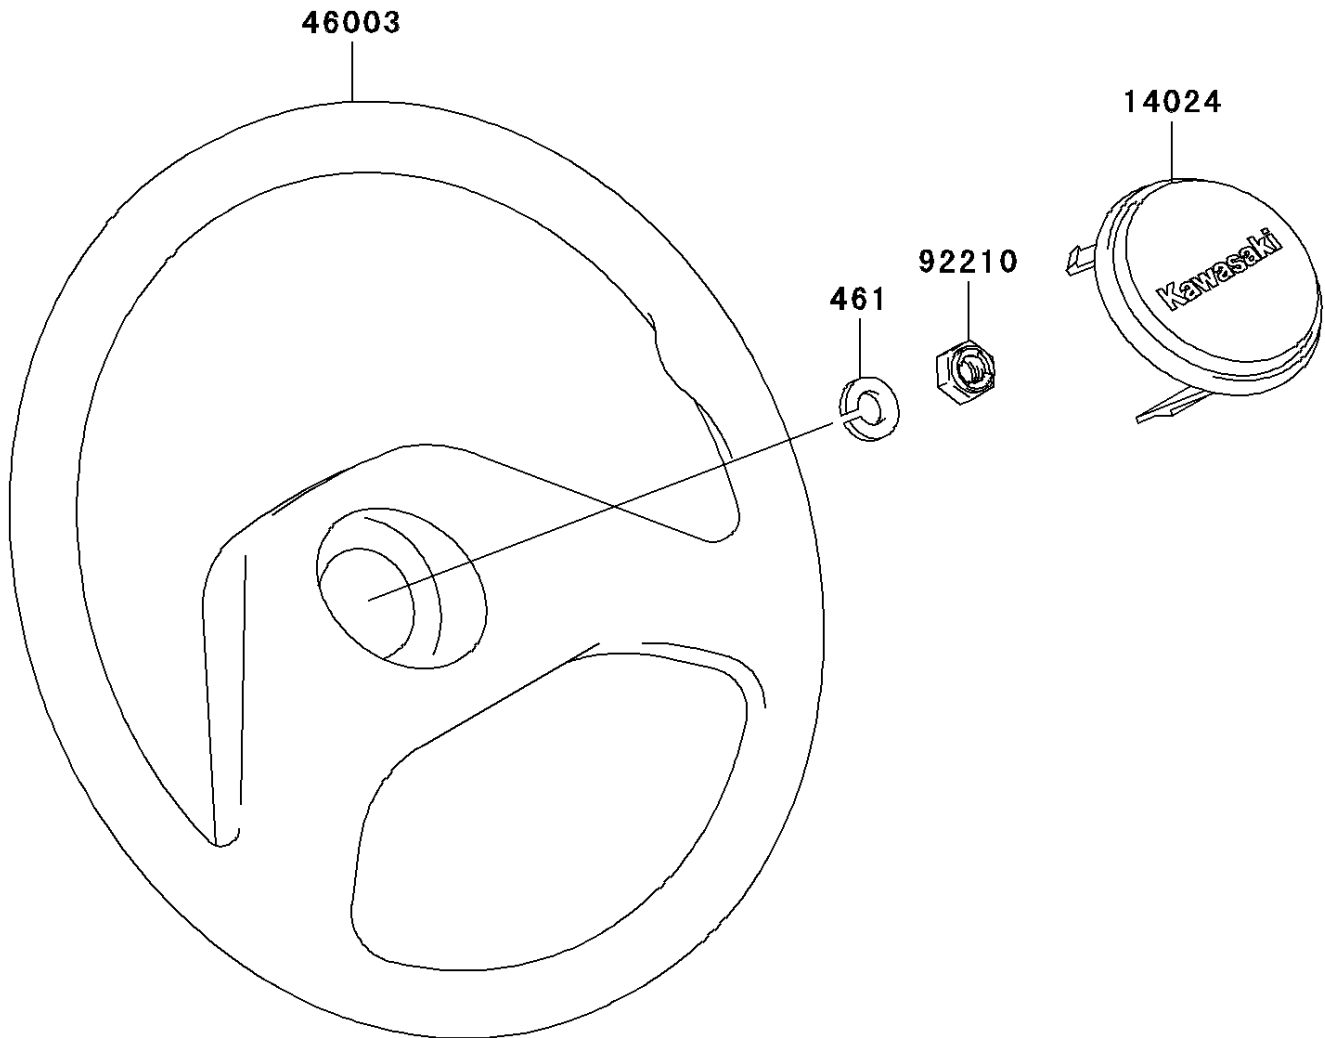

Mule 610 4x4

PARTS DIAGRAM

Steering Wheel

Mule 610 4x4

PARTS LIST

Steering Wheel

ITEM NAME	PART NUMBER	QUANTITY
WASHER-SPRING,12MM (Ref # 461)	461DA1200	1
COVER,HORN SWITCH (Ref # 14024)	14024-1574	1
HANDLE,STEERING (Ref # 46003)	46003-1265	1
NUT,LOCK,12MM (Ref # 92210)	92210-1249	1