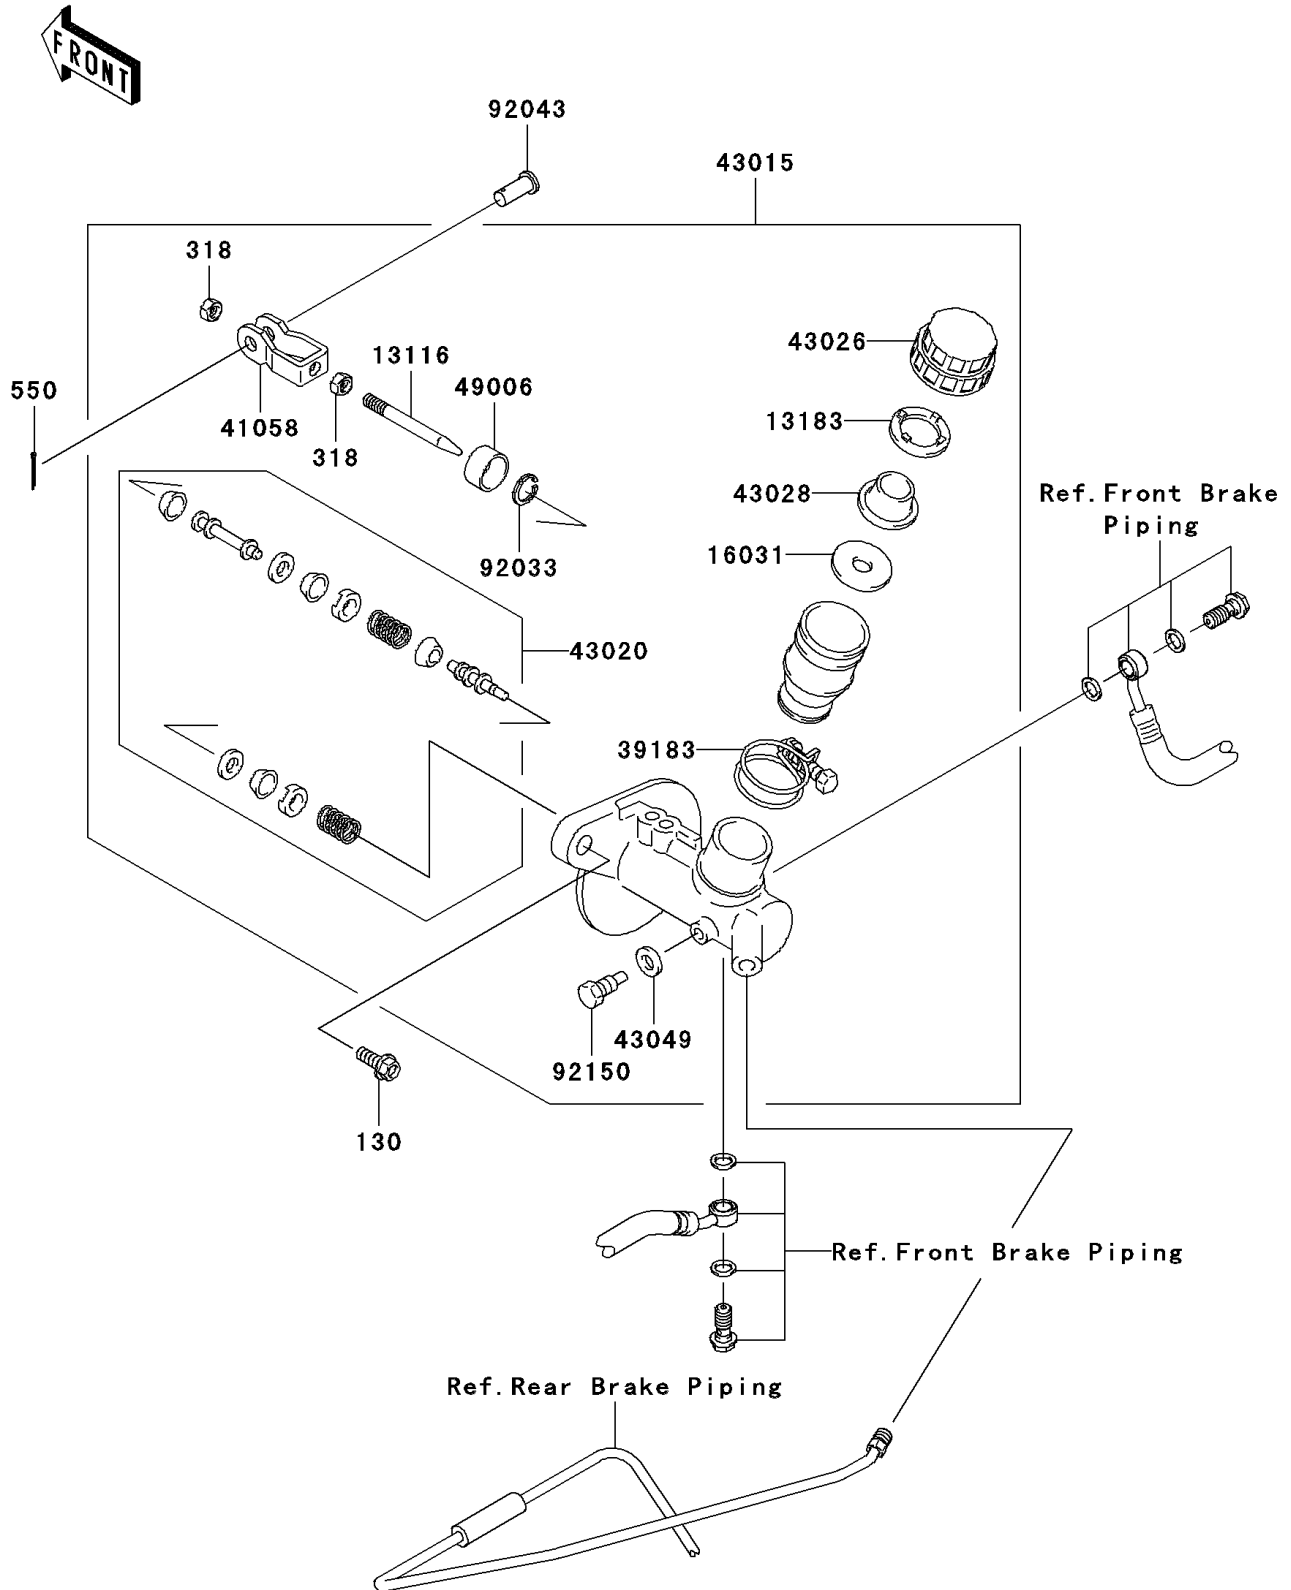

2010 Mule 610 4x4

PARTS DIAGRAM

Master Cylinder

F2261

2010 Mule 610 4x4

PARTS LIST

Master Cylinder

ITEM NAME

PART NUMBER

QUANTITY
