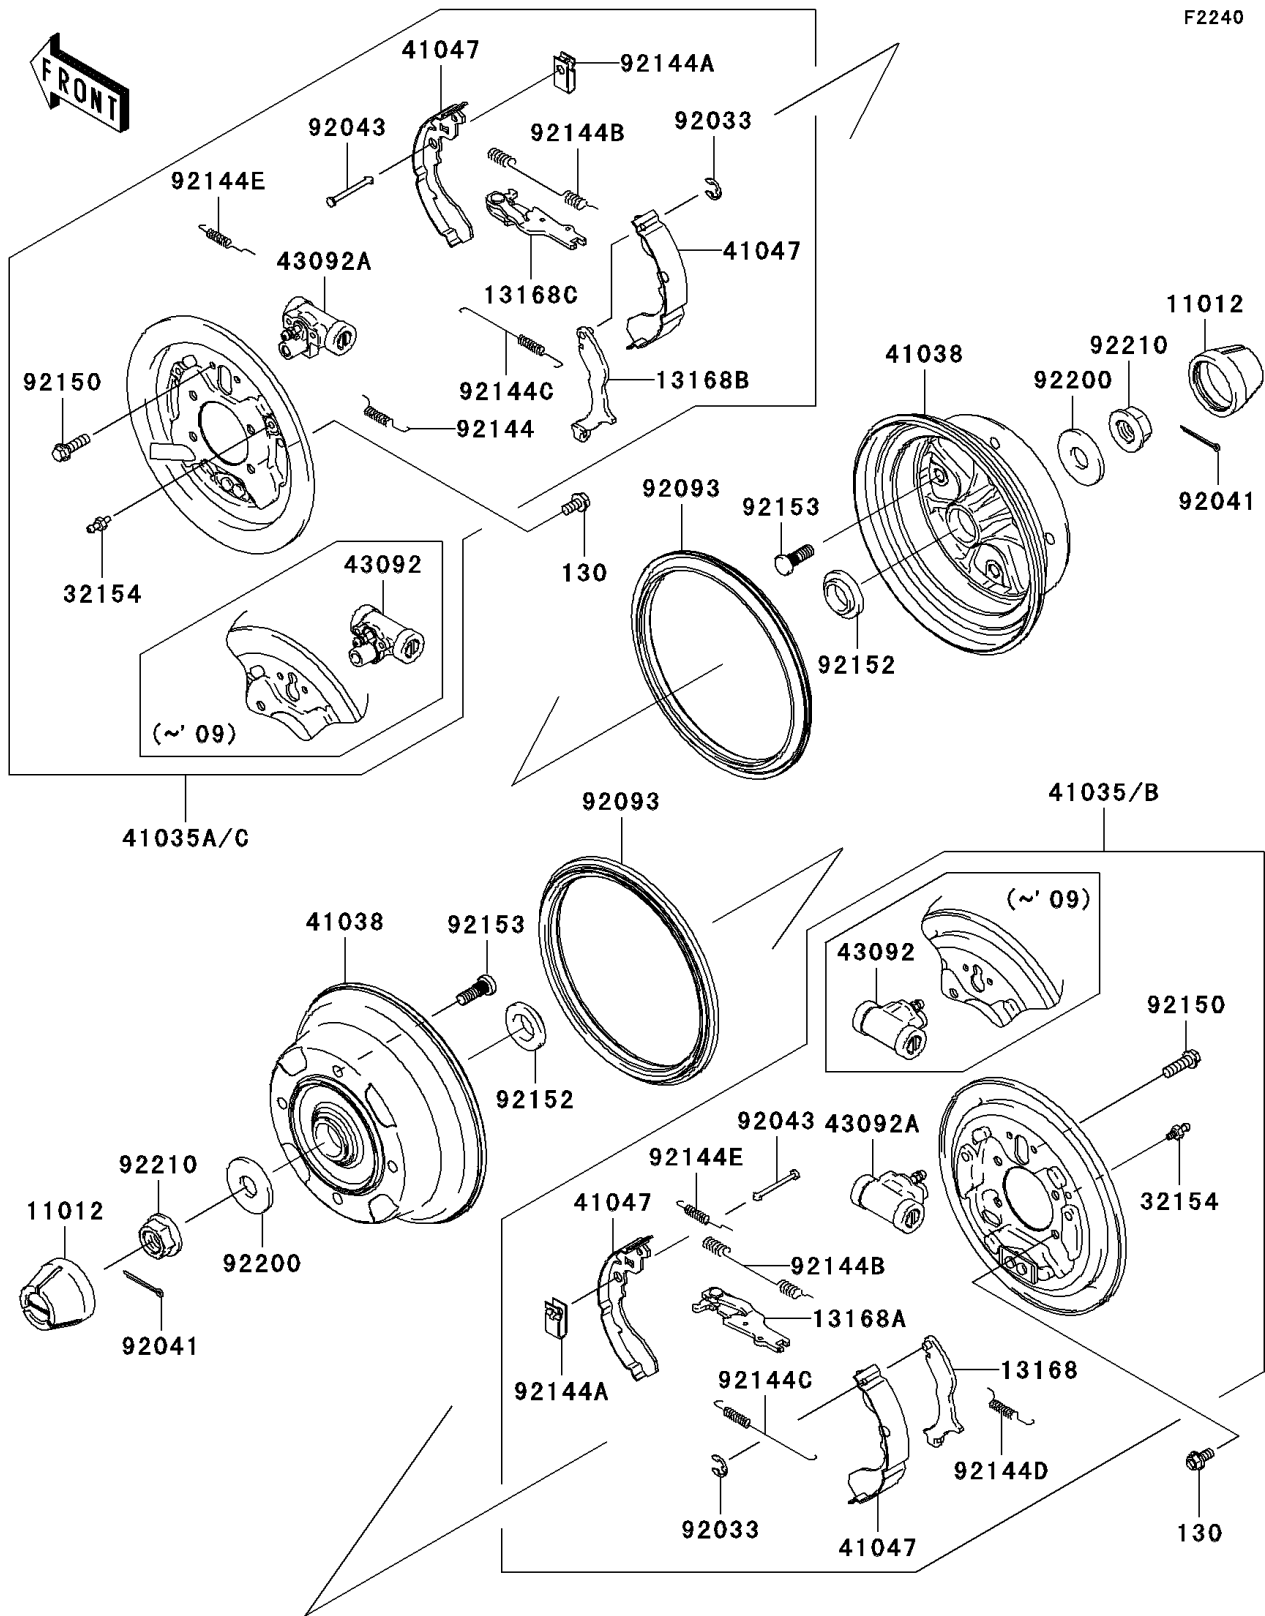

2010 Mule 610 4x4

PARTS DIAGRAM

Rear Hubs/Brakes

2010 Mule 610 4x4

PARTS LIST

Rear Hubs/Brakes

ITEM NAME	PART NUMBER	QUANTITY
-----------	-------------	----------
