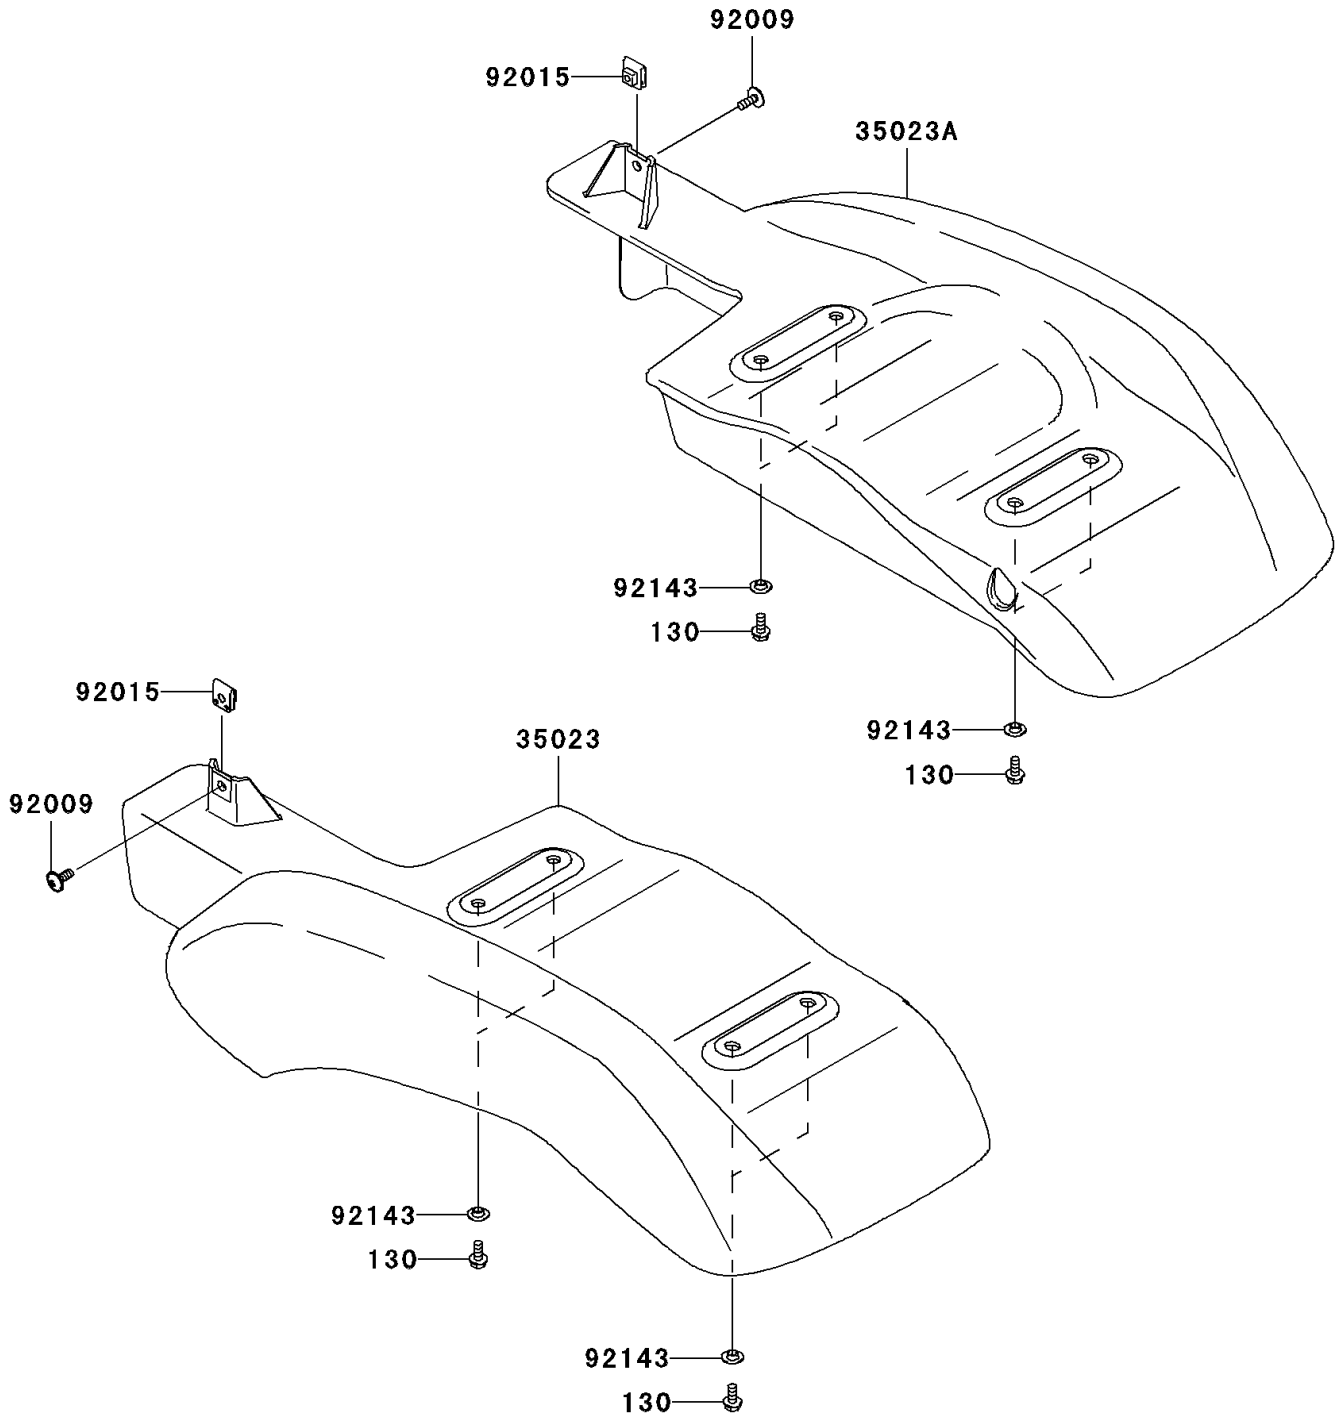

2010 Mule 610 4x4

PARTS DIAGRAM

Rear Fender(s)

F2172

2010 Mule 610 4x4

PARTS LIST

Rear Fender(s)

ITEM NAME

PART NUMBER

QUANTITY
