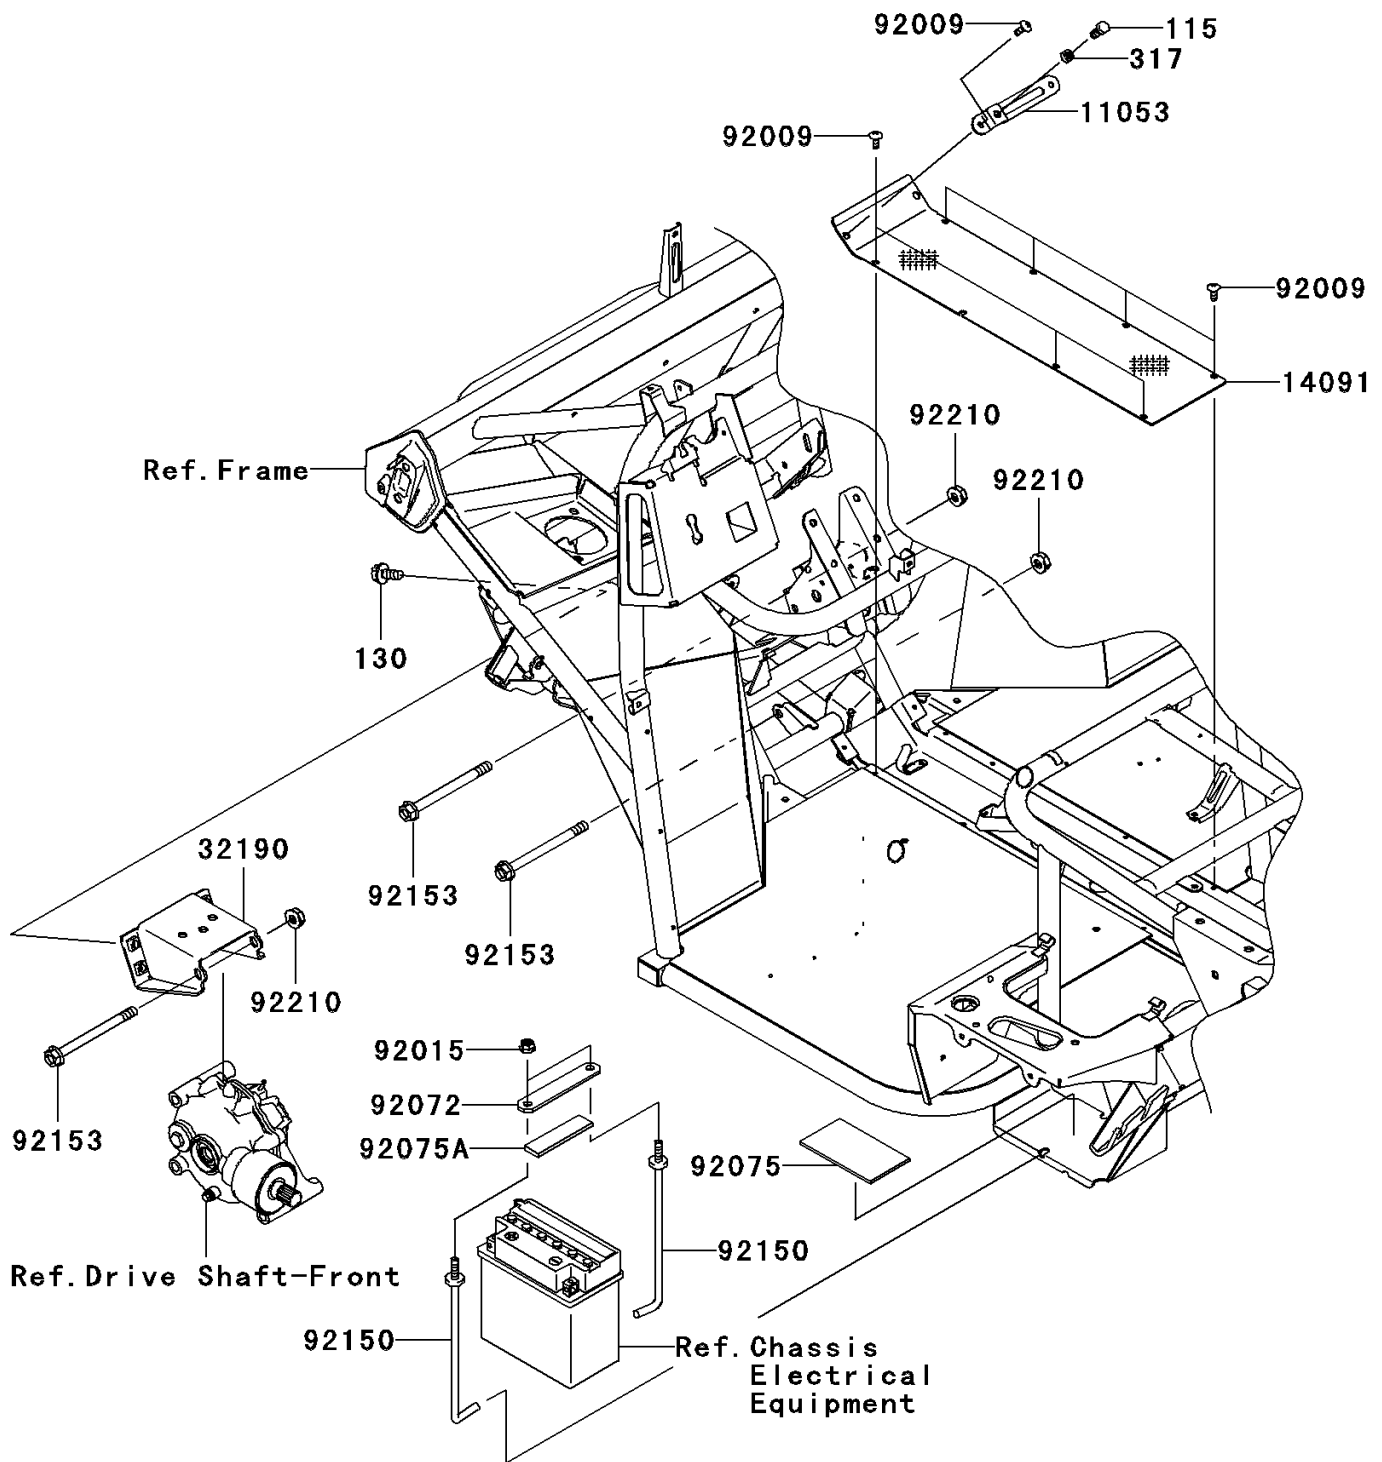

2010 Mule 610 4x4

PARTS DIAGRAM

Engine Mount

F2122

2010 Mule 610 4x4

PARTS LIST

Engine Mount

ITEM NAME

PART NUMBER

QUANTITY
