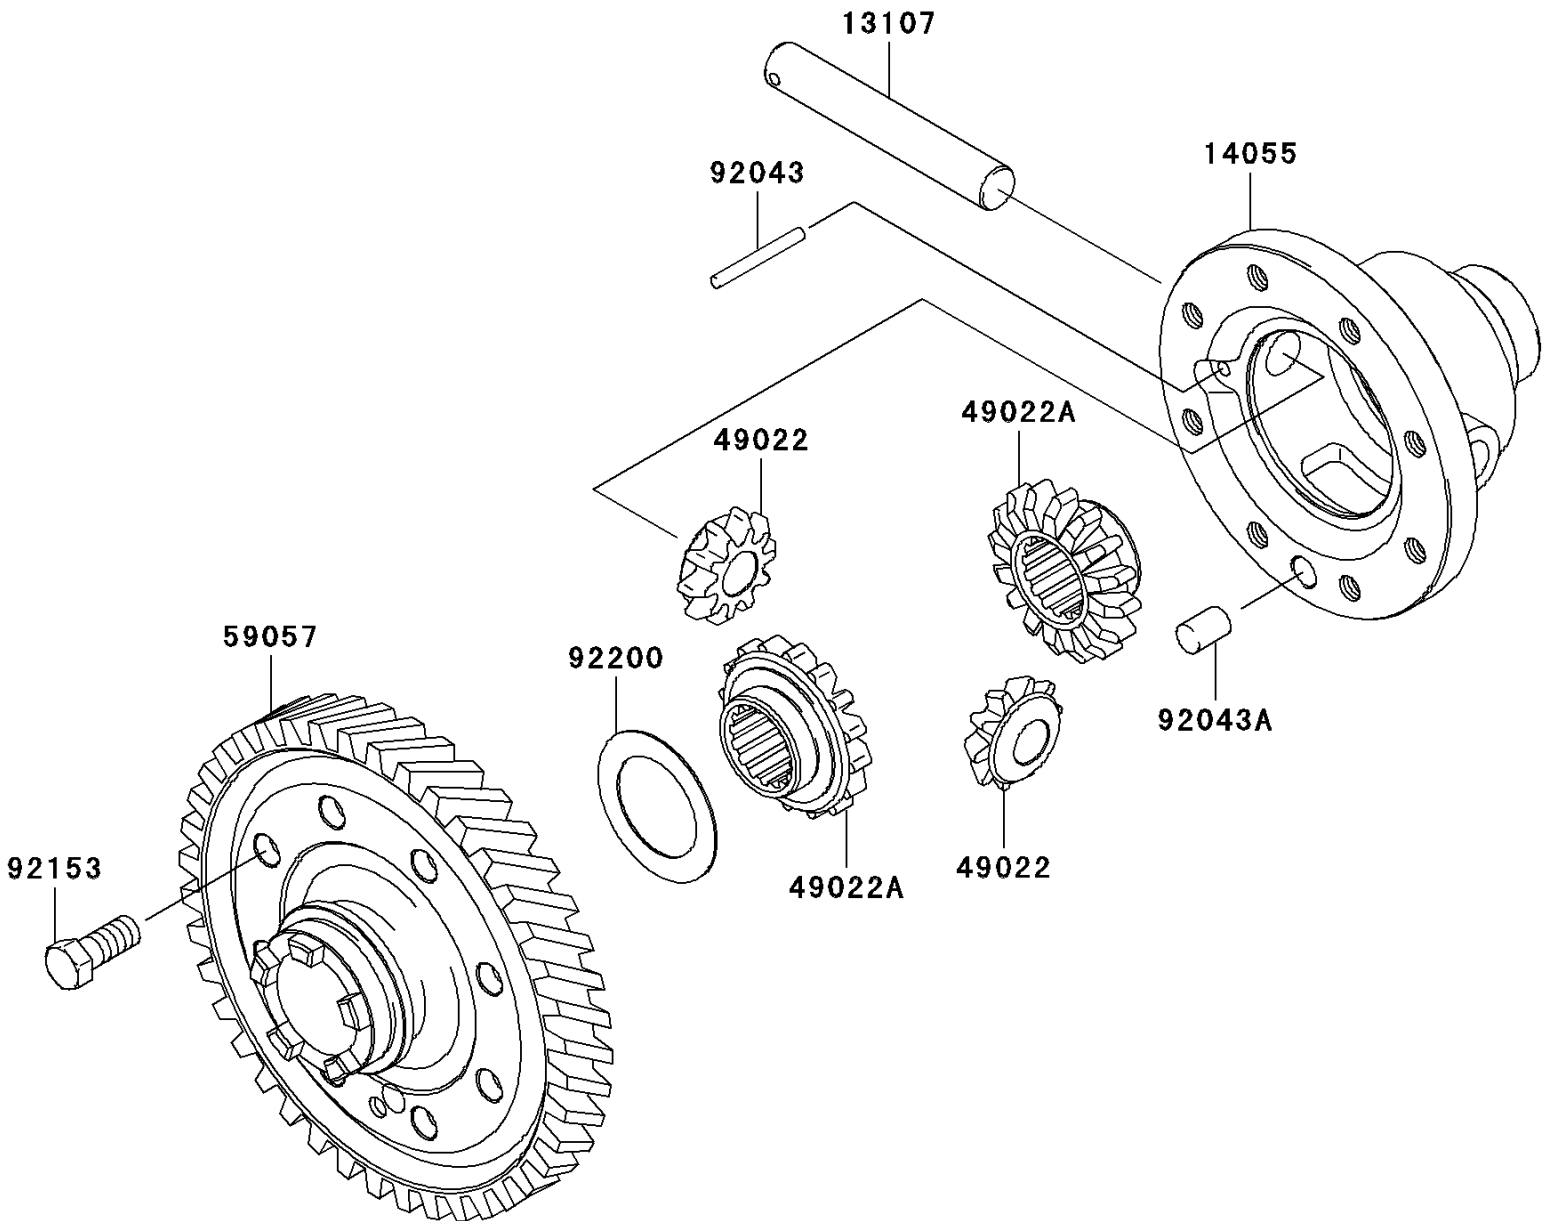

2010 Mule 610 4x4

PARTS DIAGRAM

Differential

E1451

2010 Mule 610 4x4

PARTS LIST

Differential

ITEM NAME

PART NUMBER

QUANTITY
