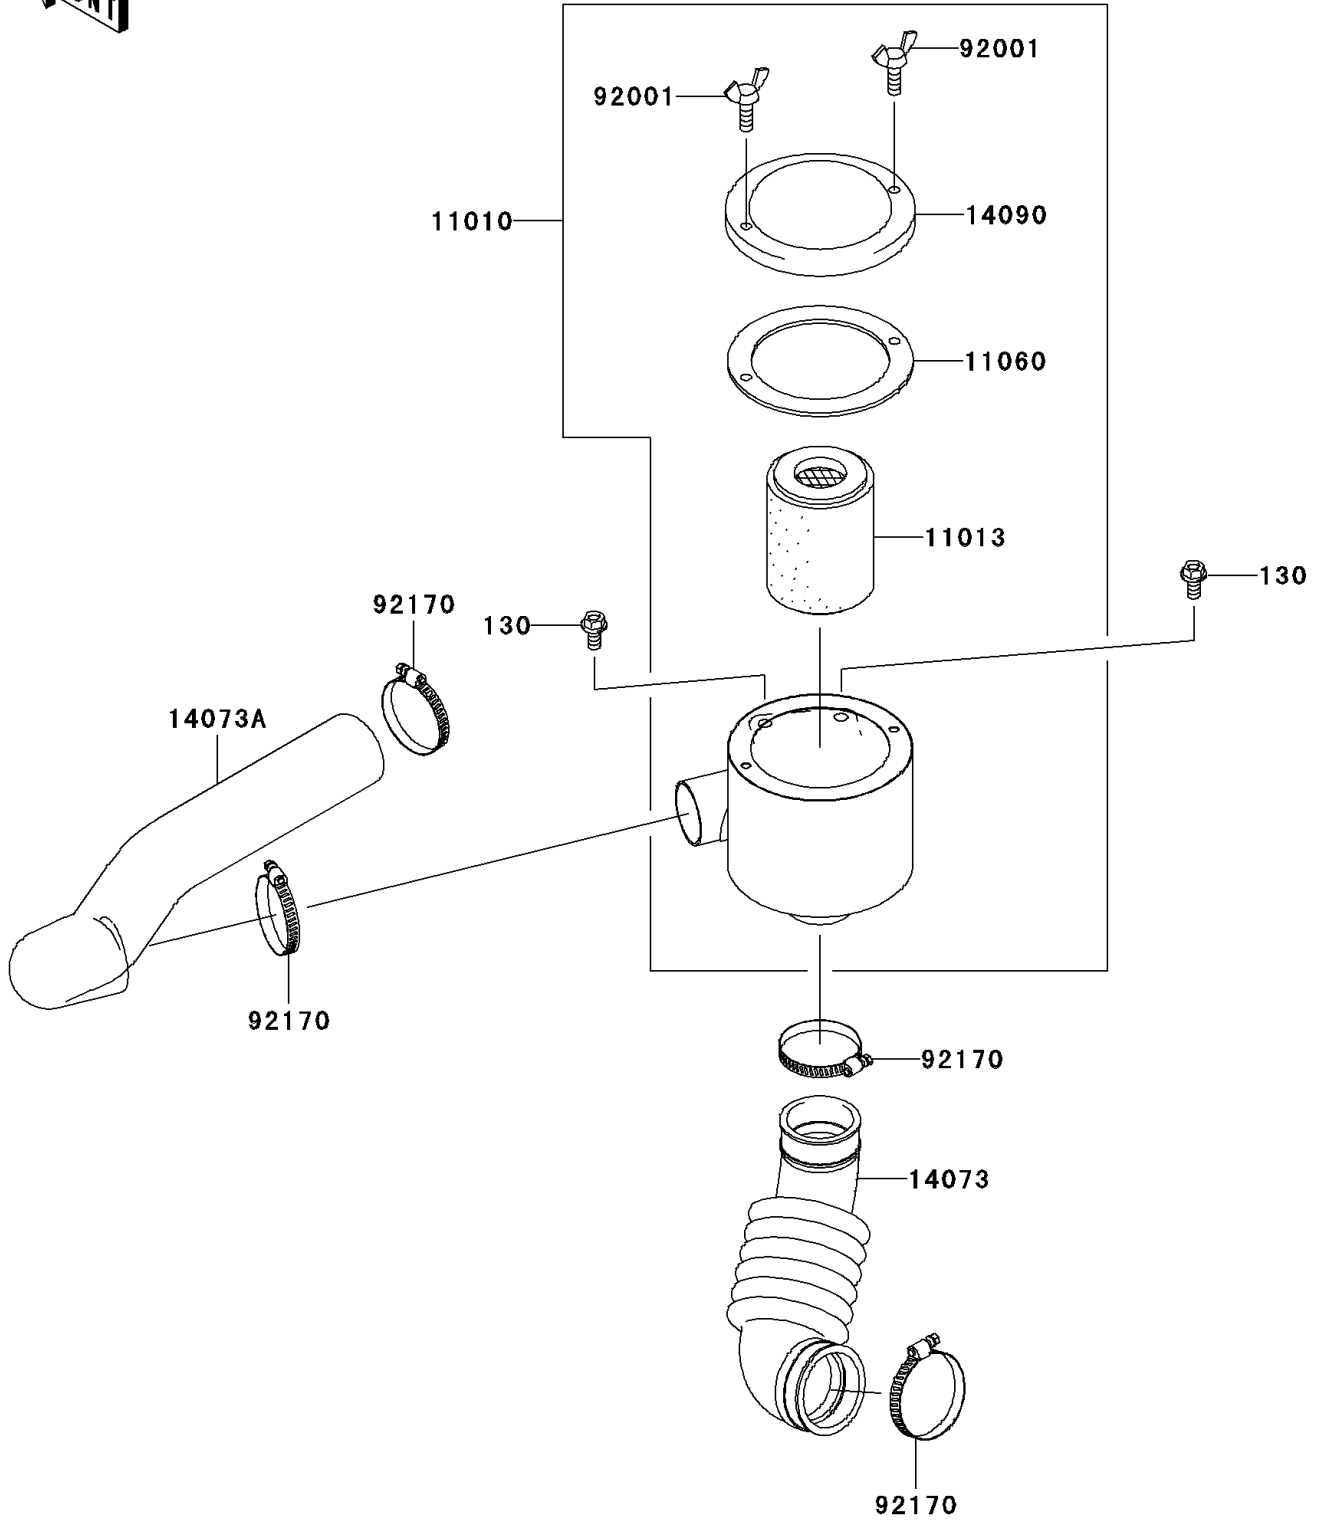

2010 Mule 610 4x4

PARTS DIAGRAM

Air Cleaner-Belt Converter

E1394

2010 Mule 610 4x4

PARTS LIST

Air Cleaner-Belt Converter

ITEM NAME

PART NUMBER

QUANTITY
