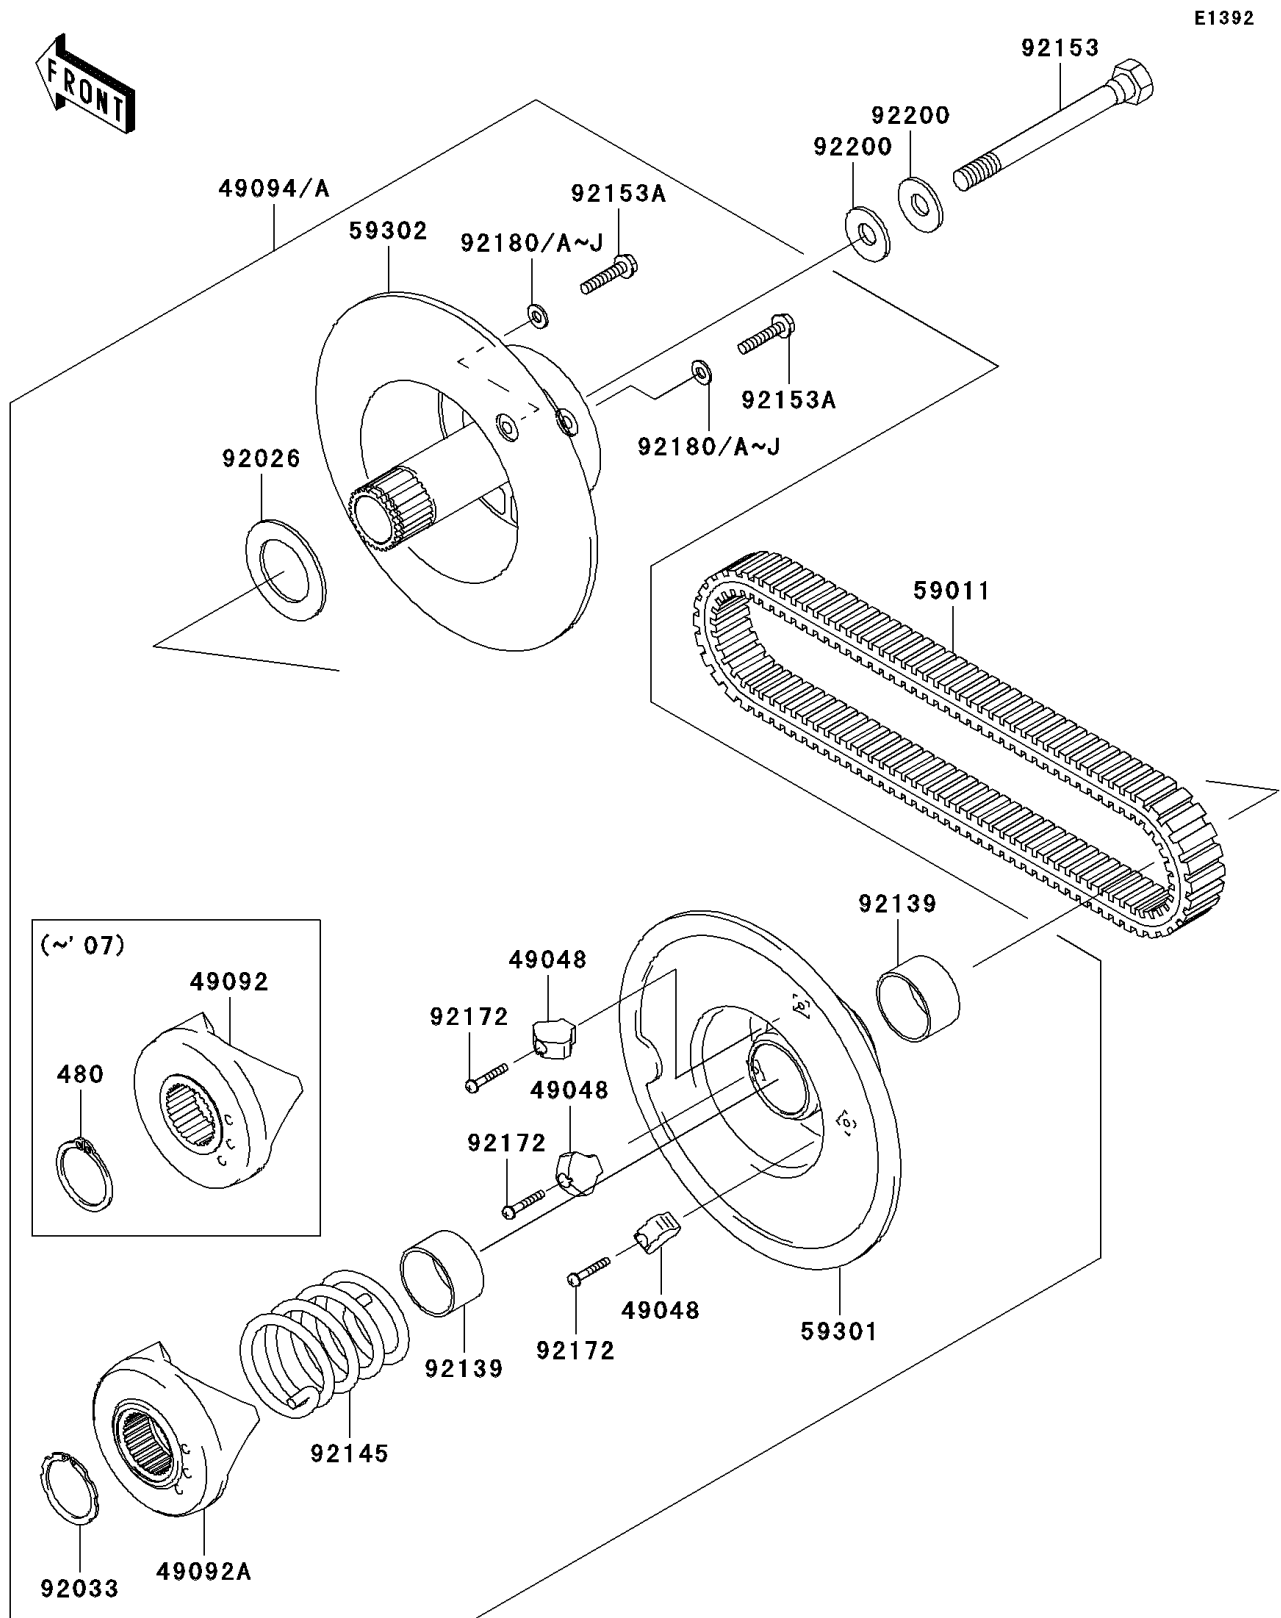

2010 Mule 610 4x4

PARTS DIAGRAM

Driven Converter/Drive Belt

2010 Mule 610 4x4

PARTS LIST

Driven Converter/Drive Belt

ITEM NAME

PART NUMBER

QUANTITY
