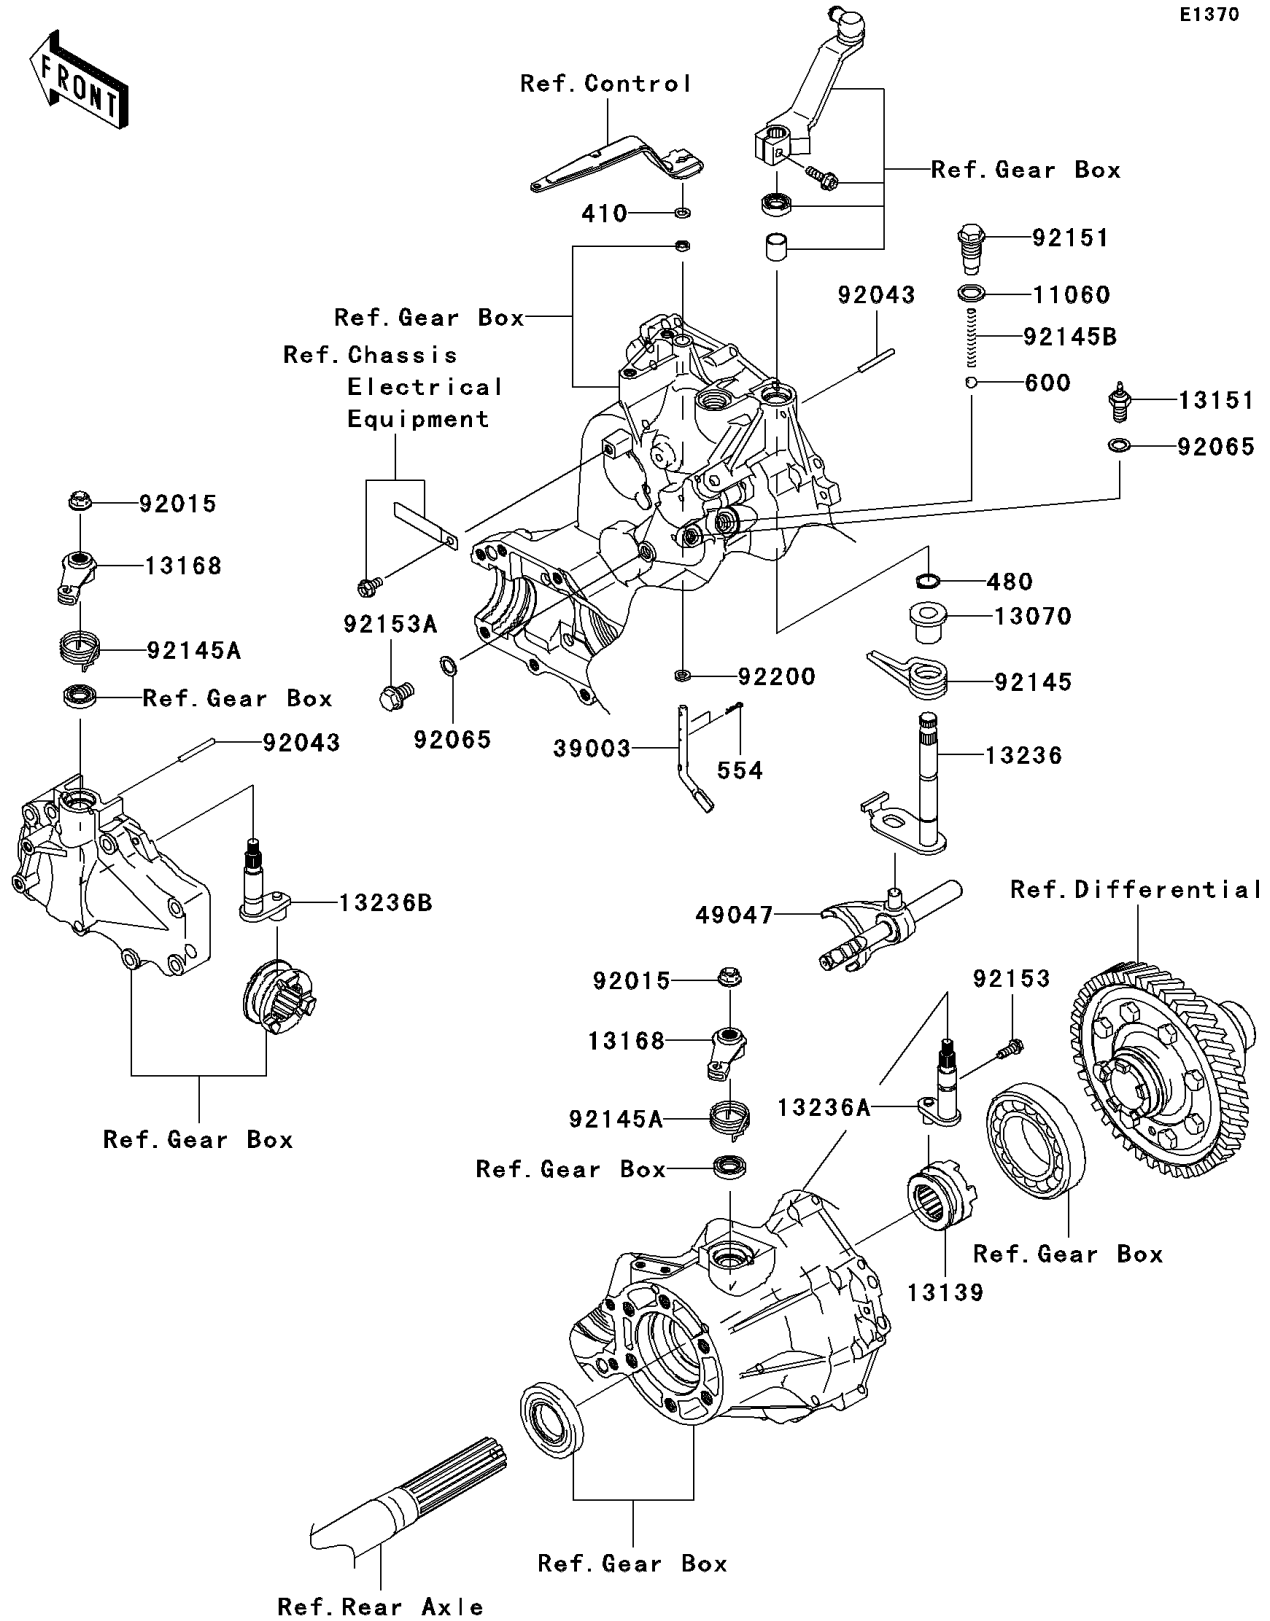

2010 Mule 610 4x4

PARTS DIAGRAM

Gear Change Mechanism

E1370