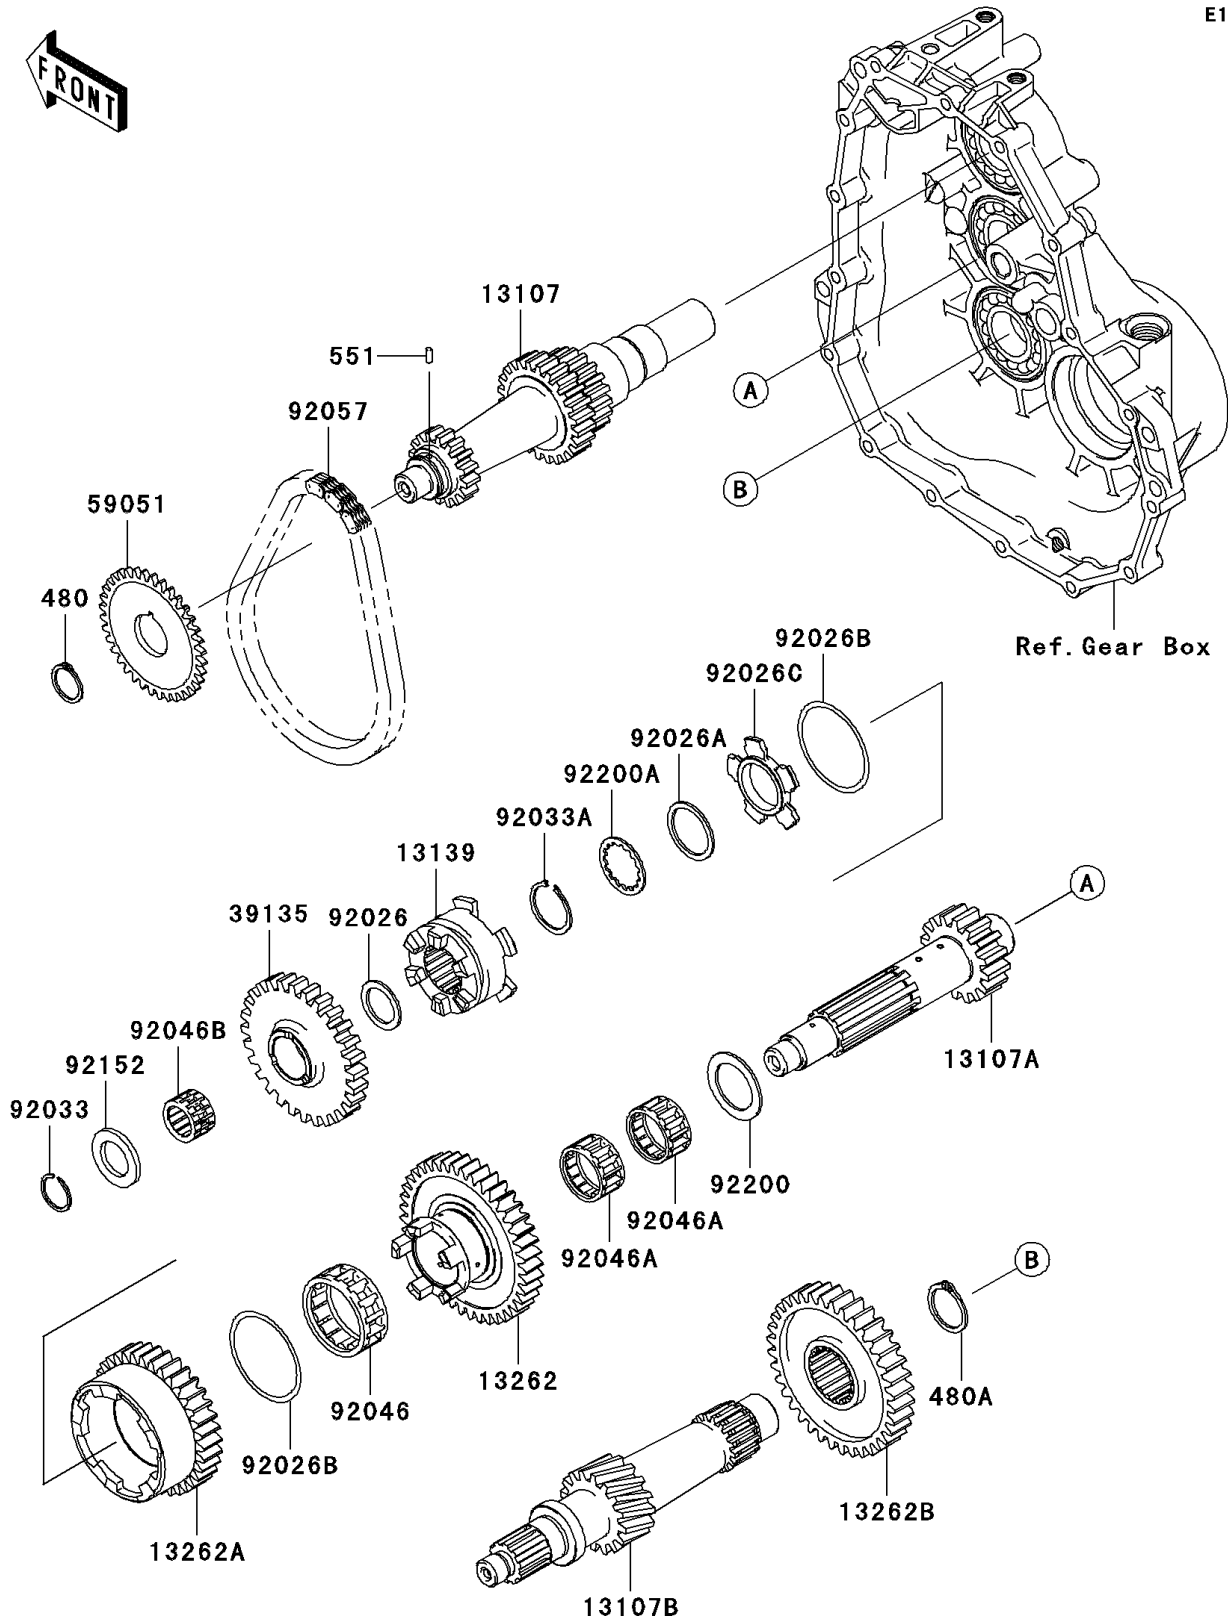

2010 Mule 610 4x4

PARTS DIAGRAM

Transmission

E1361

2010 Mule 610 4x4

PARTS LIST

Transmission

ITEM NAME

PART NUMBER

QUANTITY
