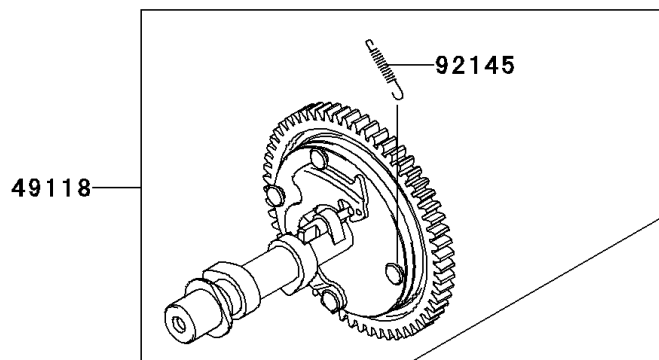

2006 Mule 610 4x4

PARTS DIAGRAM

Valve(s)/Camshaft(s)

E1211

2006 Mule 610 4x4

PARTS LIST

Valve(s)/Camshaft(s)

ITEM NAME	PART NUMBER	QUANTITY
VALVE-INTAKE (Ref # 12004)	12004-7004	1
VALVE-EXHAUST (Ref # 12005)	12005-7005	1
RETAINER-VALVE SPRING (Ref # 12009)	12009-7002	2
COLLET (Ref # 12011)	12011-2052	4
ARM-ROCKER (Ref # 12016)	12016-7007	2
TAPPET (Ref # 12032)	12032-7001	2
GUIDE,ROD-PUSH (Ref # 13070)	13070-7012	2
ROD-PUSH (Ref # 13116)	13116-7004	2
SPRING-ENGINE VALVE (Ref # 49078)	49078-7003	2
CAMSHAFT-COMP (Ref # 49118)	49118-7011	1
SCREW (Ref # 92009)	92009-2341	2
SEAL-OIL (Ref # 92049)	92049-7020	2
SPRING (Ref # 92145)	92145-7001	1
BOLT (Ref # 92153)	92153-7019	2
NUT,M6 (Ref # 92210)	92210-7032	2