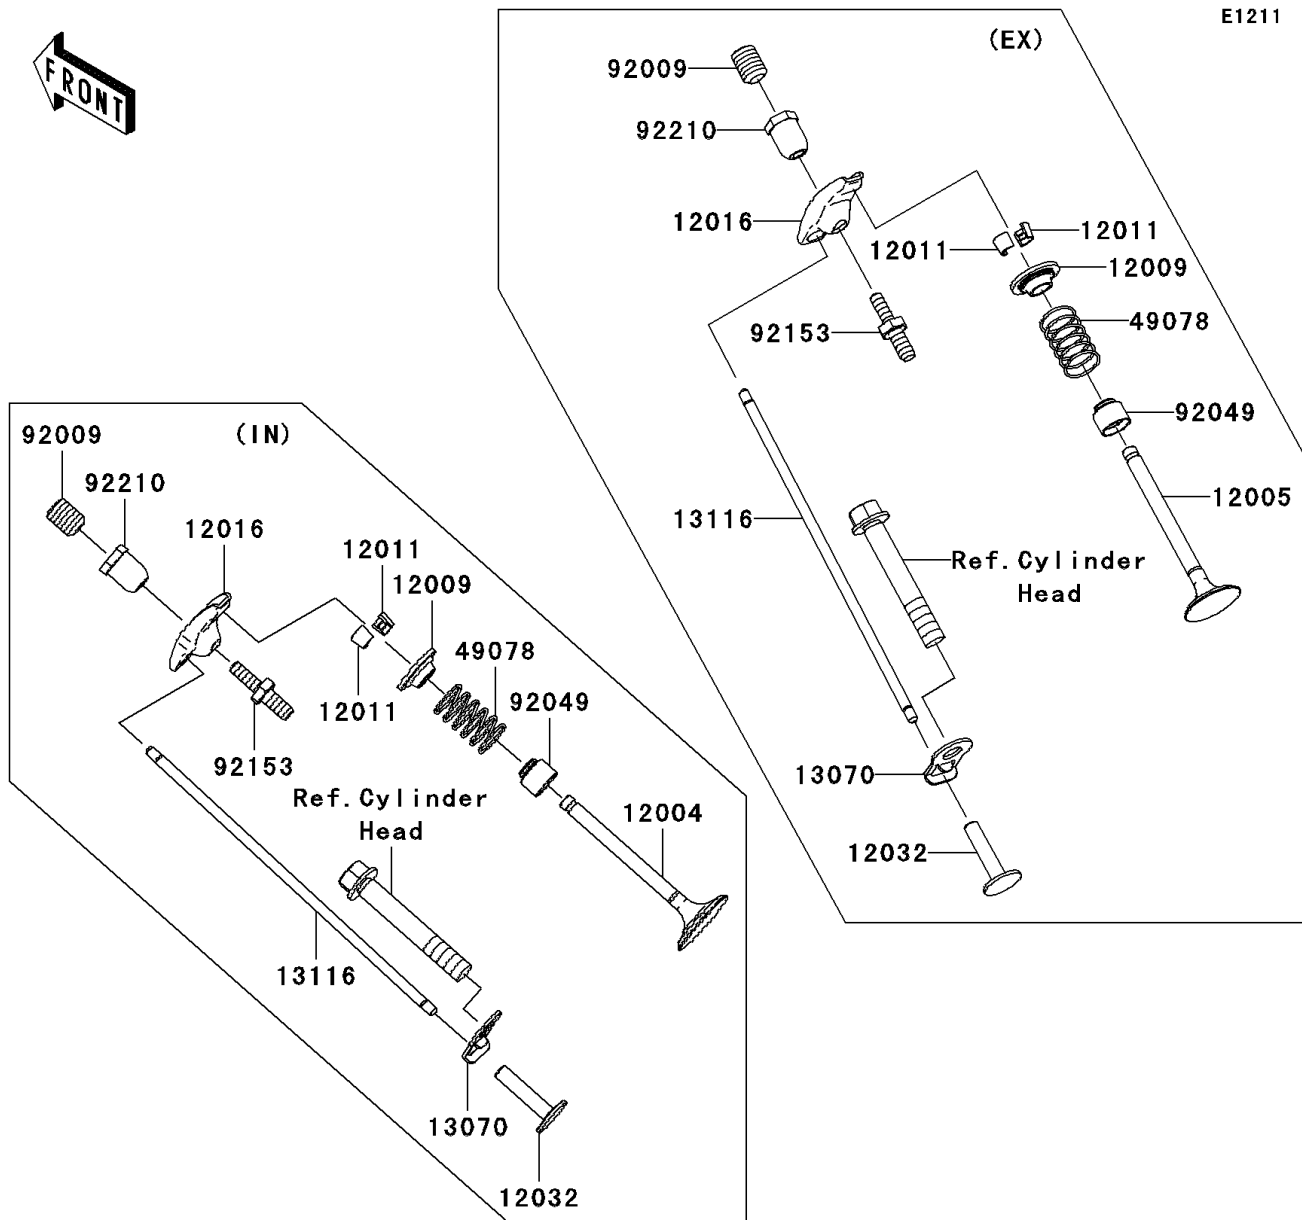

2006 Mule 610 4x4

PARTS DIAGRAM

Valve(s)/Camshaft(s)

E1211

2006 Mule 610 4x4

PARTS LIST

Valve(s)/Camshaft(s)

ITEM NAME	PART NUMBER	QUANTITY
VALVE-INTAKE (Ref # 12004)	12004-7004	1
VALVE-EXHAUST (Ref # 12005)	12005-7005	1
RETAINER-VALVE SPRING (Ref # 12009)	12009-7002	2
COLLET (Ref # 12011)	12011-2052	4
ARM-ROCKER (Ref # 12016)	12016-7007	2
TAPPET (Ref # 12032)	12032-7001	2
GUIDE,ROD-PUSH (Ref # 13070)	13070-7012	2
ROD-PUSH (Ref # 13116)	13116-7004	2
SPRING-ENGINE VALVE (Ref # 49078)	49078-7003	2
CAMSHAFT-COMP (Ref # 49118)	49118-7011	1
SCREW (Ref # 92009)	92009-2341	2
SEAL-OIL (Ref # 92049)	92049-7020	2
SPRING (Ref # 92145)	92145-7001	1
BOLT (Ref # 92153)	92153-7019	2
NUT,M6 (Ref # 92210)	92210-7032	2