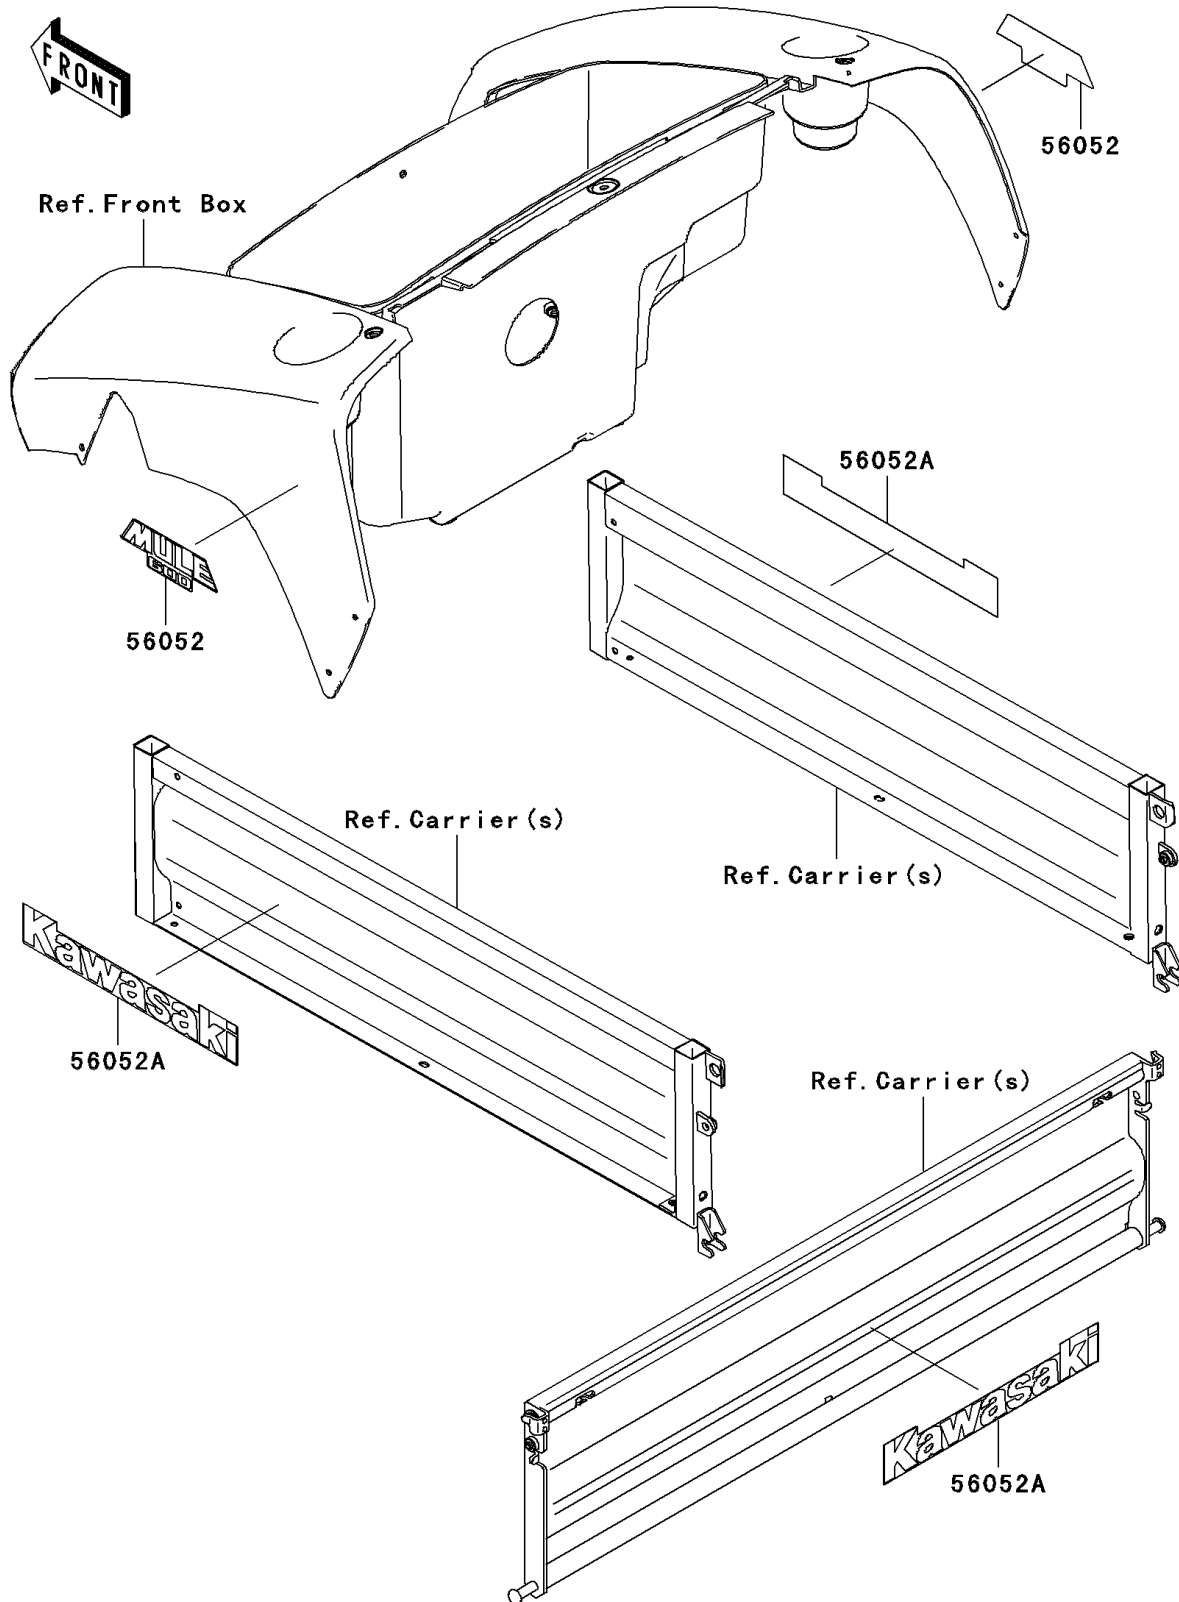

2010 Mule 600

PARTS DIAGRAM

Decals

F2861

2010 Mule 600

PARTS LIST

Decals

ITEM NAME	PART NUMBER	QUANTITY
-----------	-------------	----------
