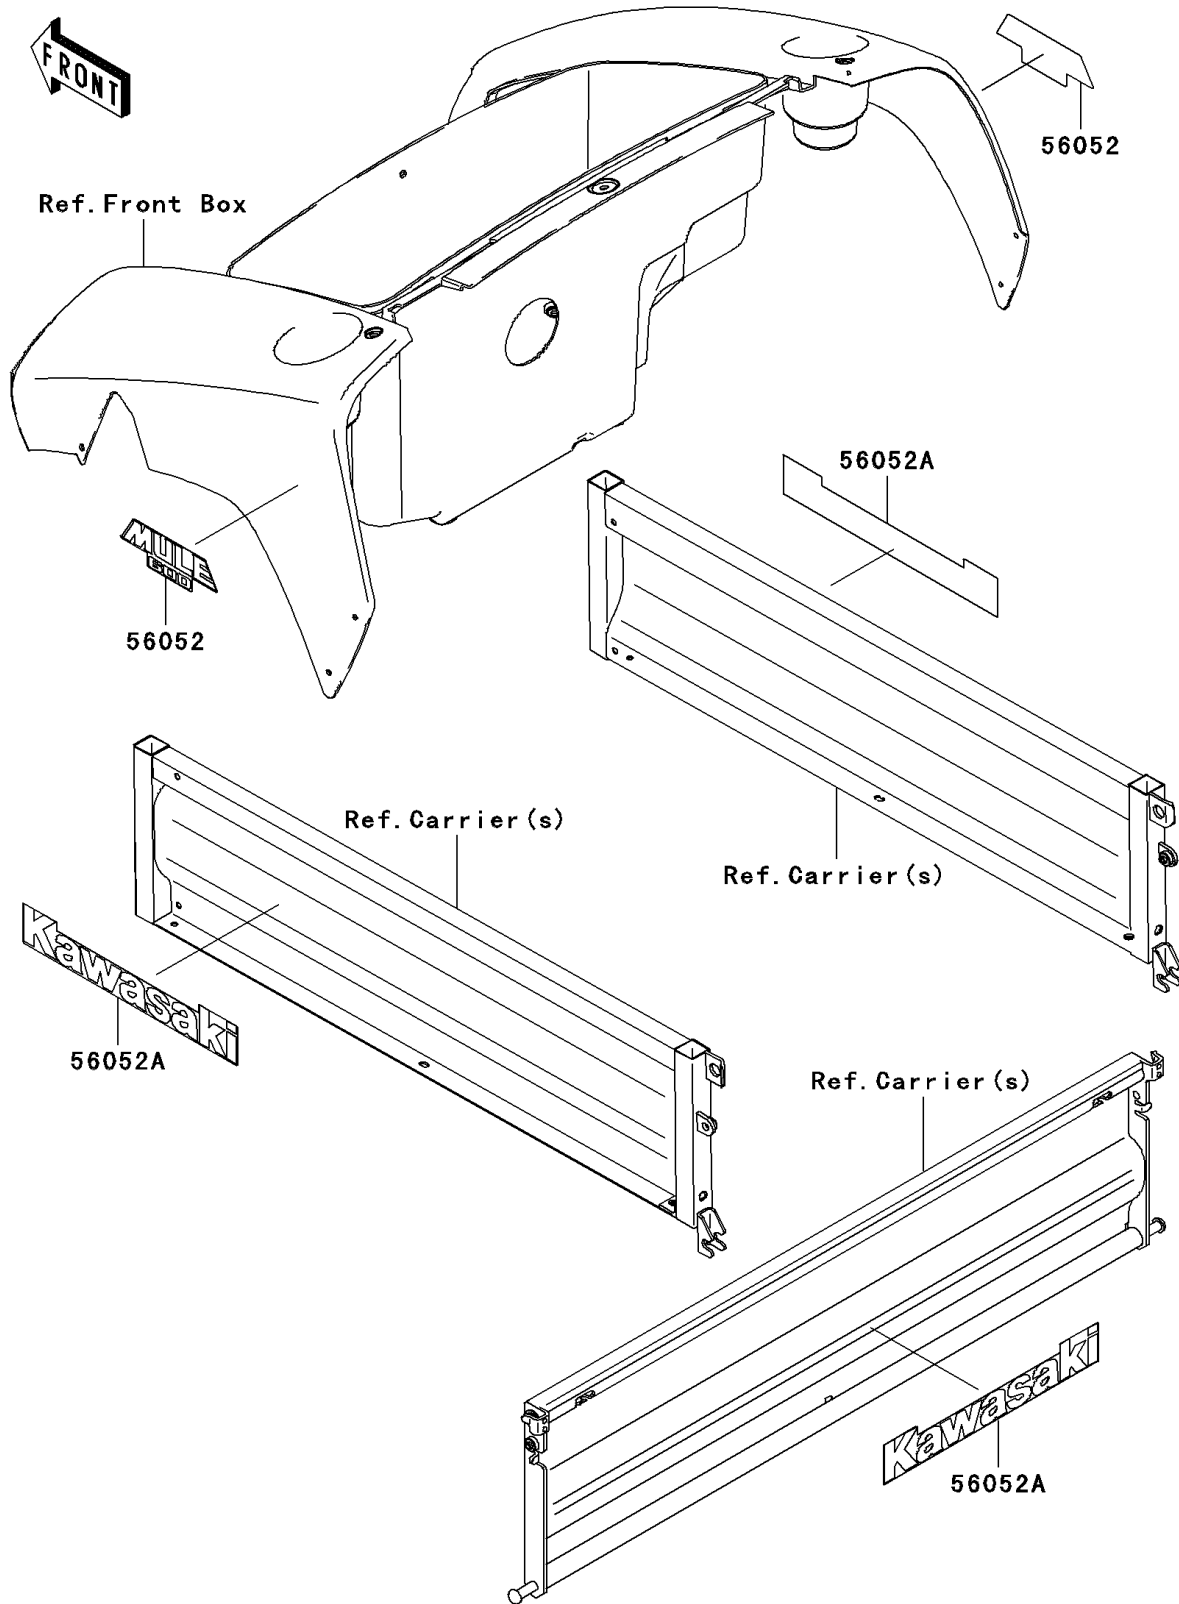

# 2008 Mule 600

## PARTS DIAGRAM

### Decals

F2861

## PARTS LIST