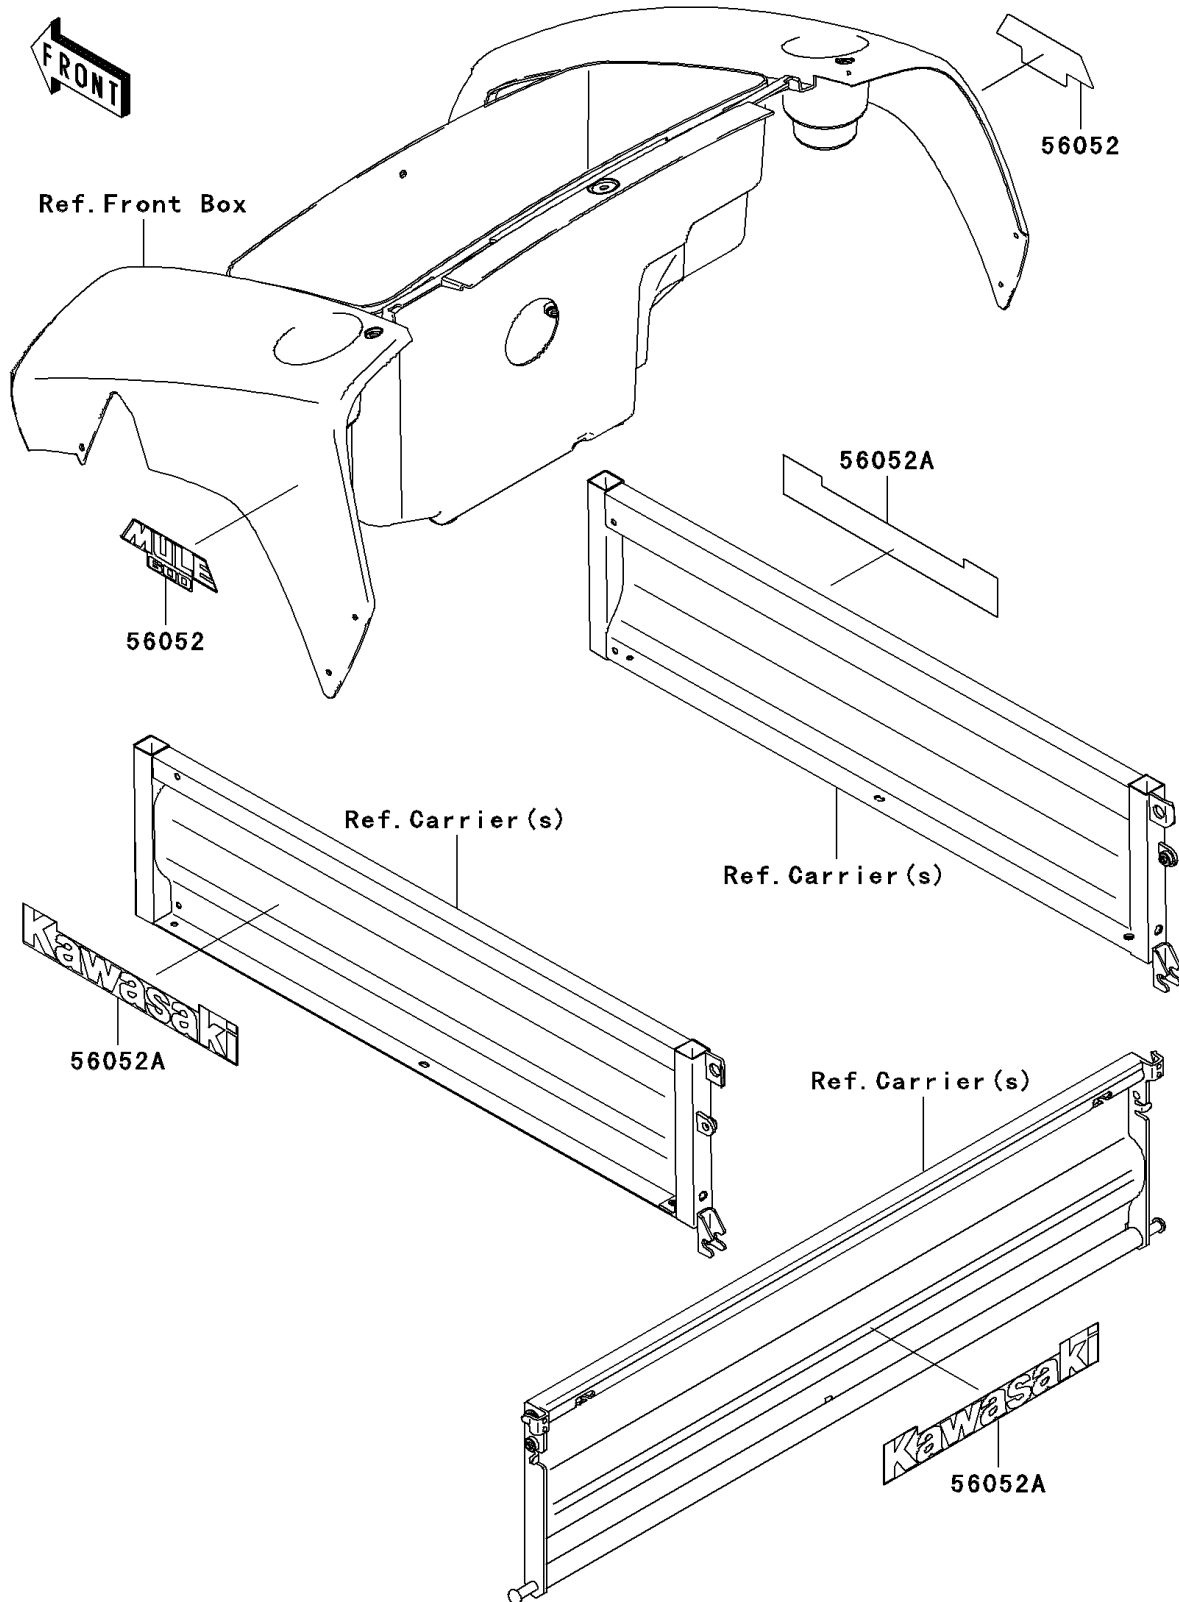

Mule 600

PARTS DIAGRAM

Decals

F2861

Mule 600

PARTS LIST

Decals

ITEM NAME	PART NUMBER	QUANTITY
MARK,FR FENDER,MULE 600 (Ref # 56052)	56052-0474	2
MARK,KAWASAKI (Ref # 56052A)	56052-1809	3