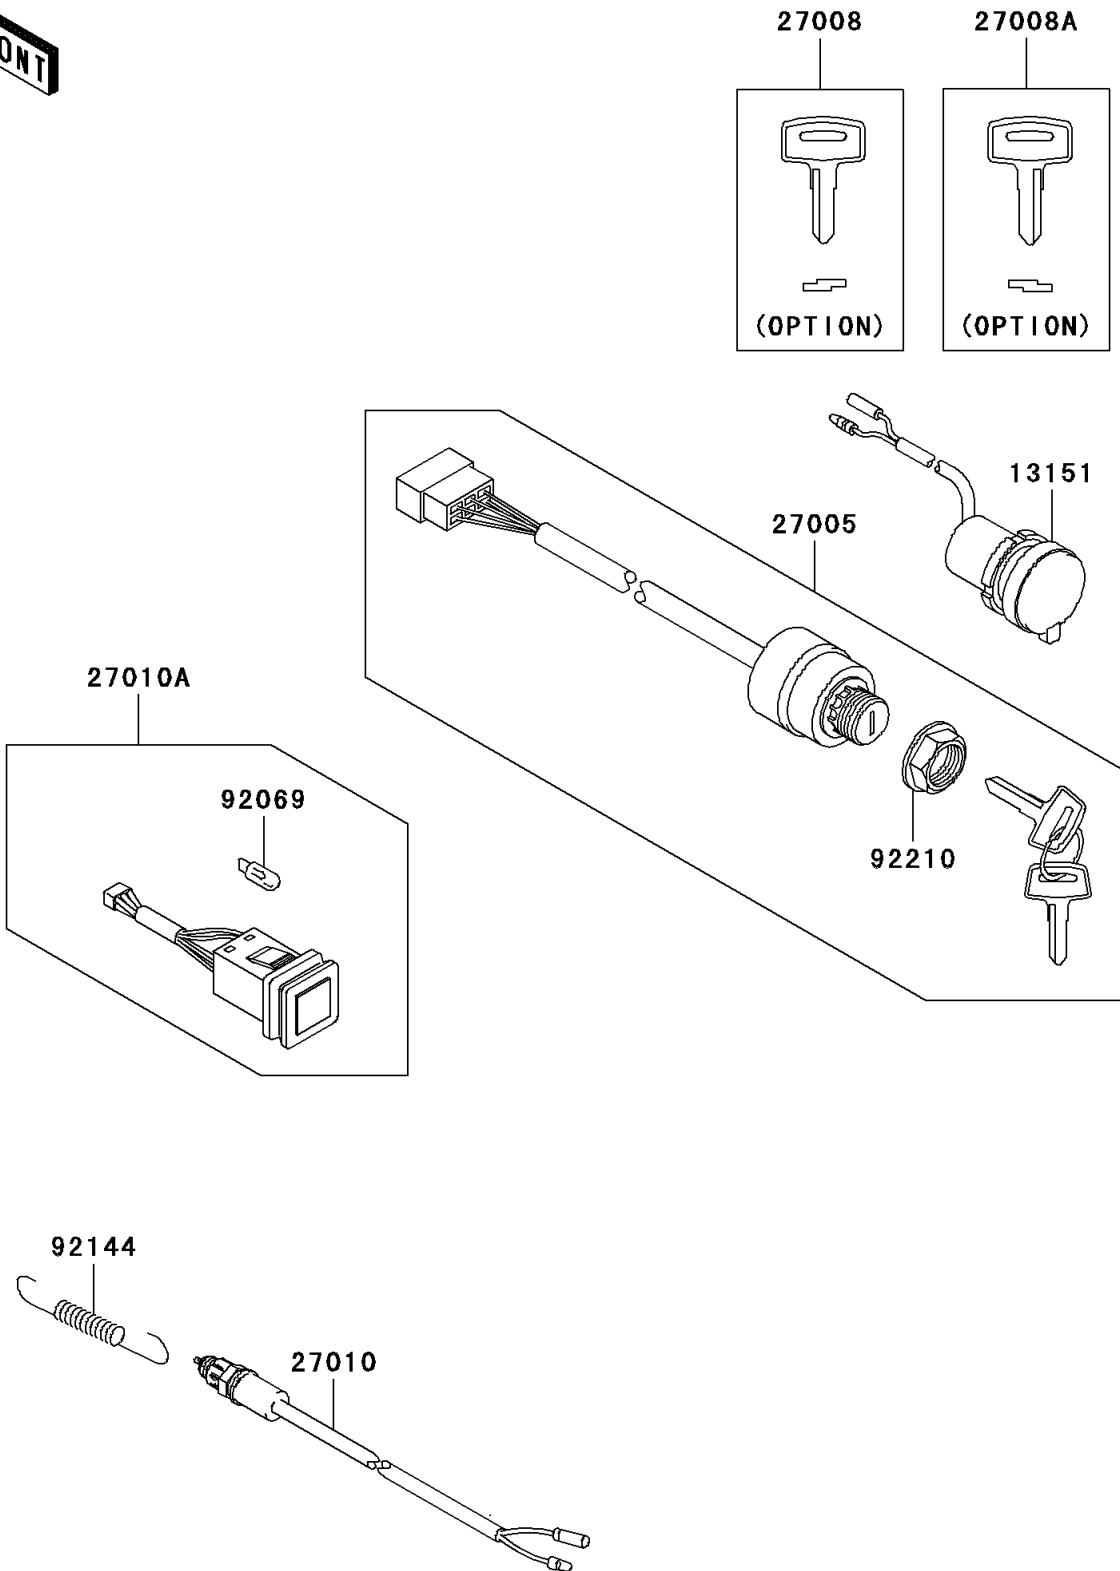

2009 Mule 600

PARTS DIAGRAM

Ignition Switch

F2770

2009 Mule 600

PARTS LIST

Ignition Switch

Kawasaki

Let the Good Times Roll®

ITEM NAME

PART NUMBER

QUANTITY
