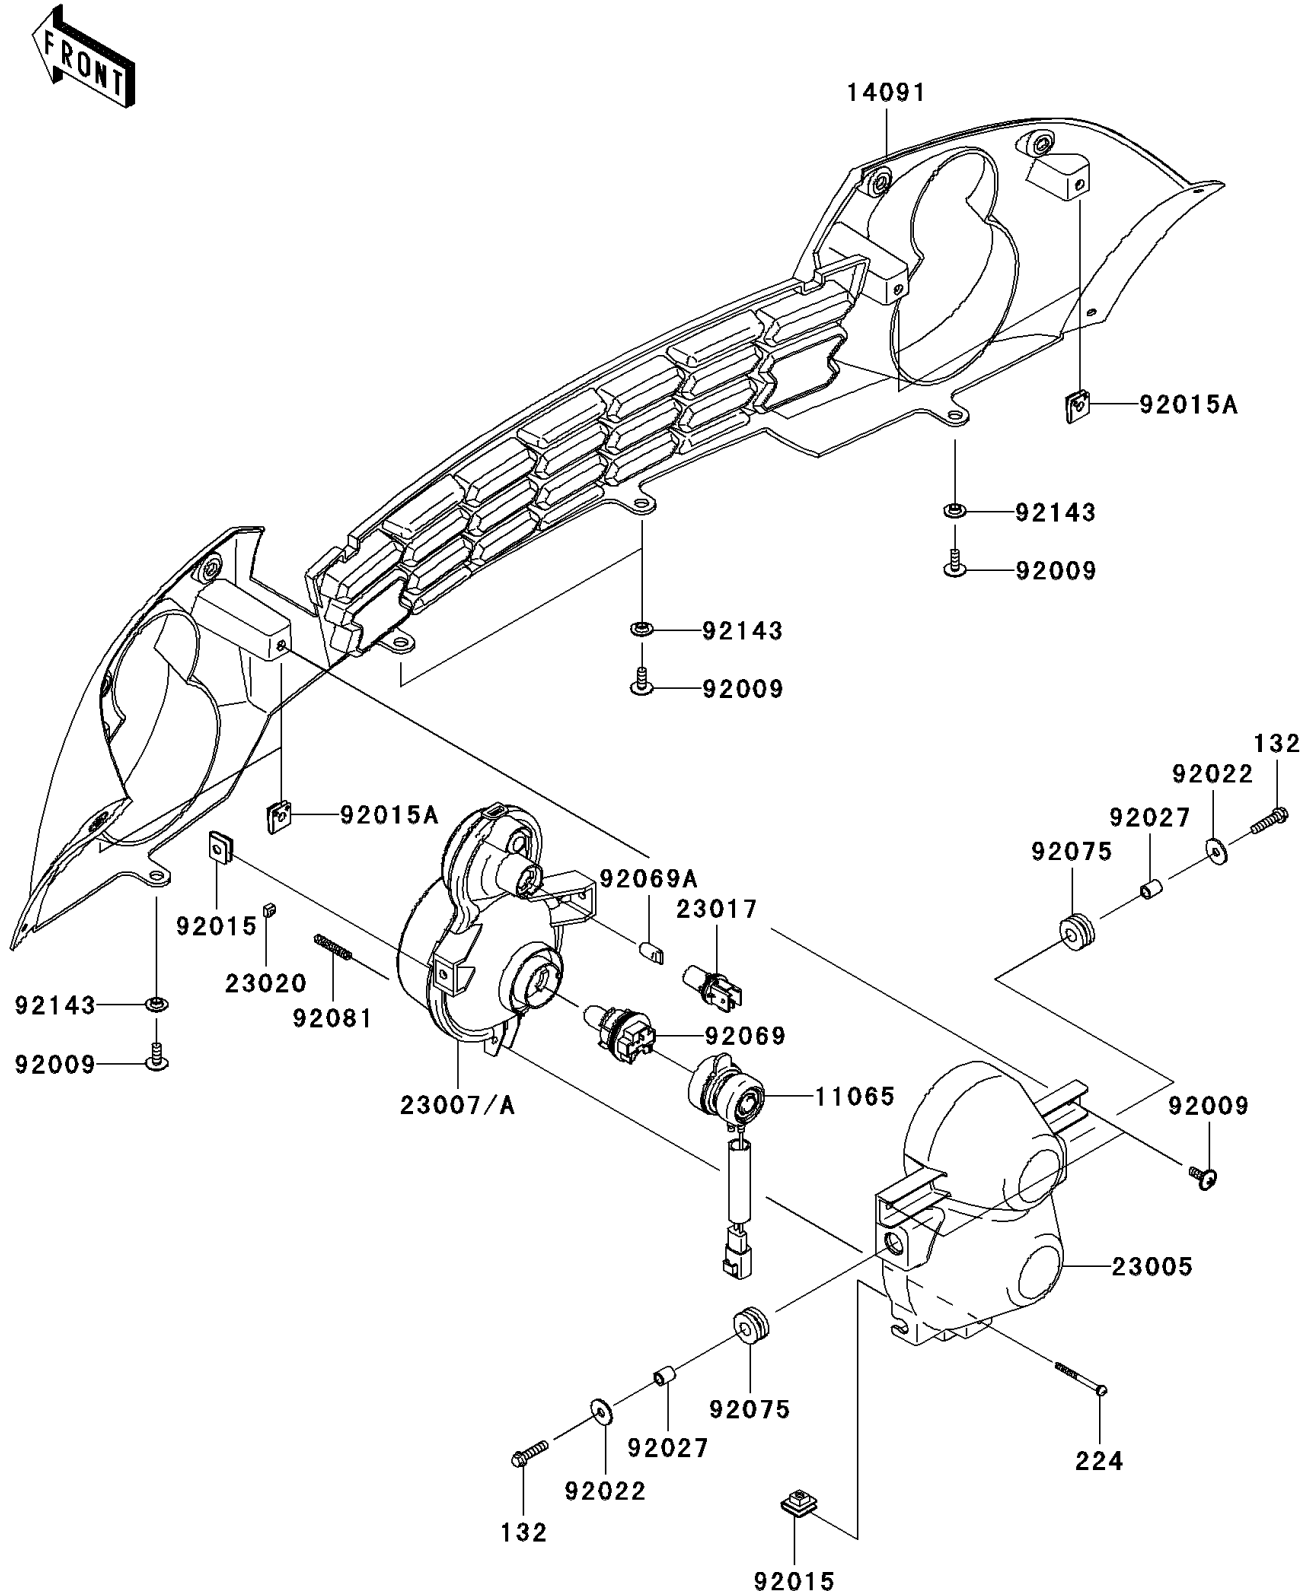

Mule 600

PARTS DIAGRAM

Headlight(s)

F2710