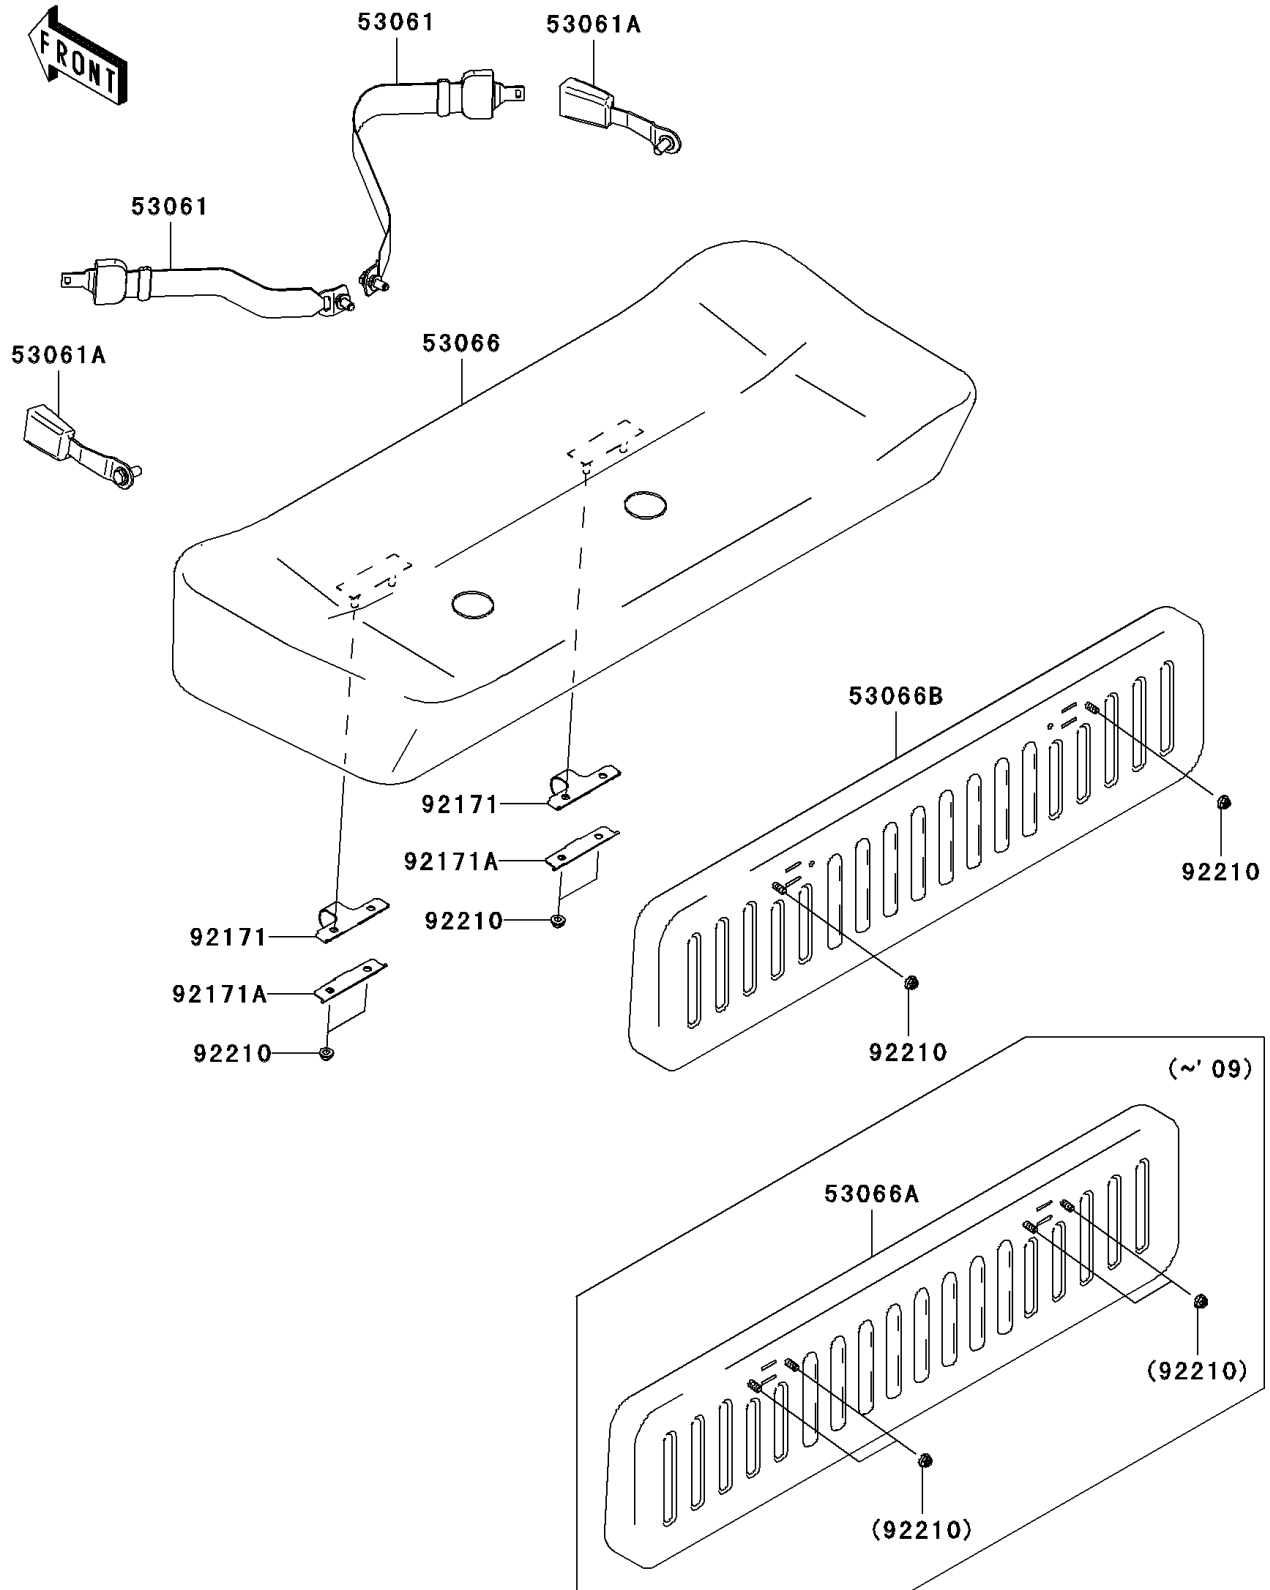

2008 Mule 600

PARTS DIAGRAM

Seat

F2510

2008 Mule 600

PARTS LIST

Seat

ITEM NAME

PART NUMBER

QUANTITY
