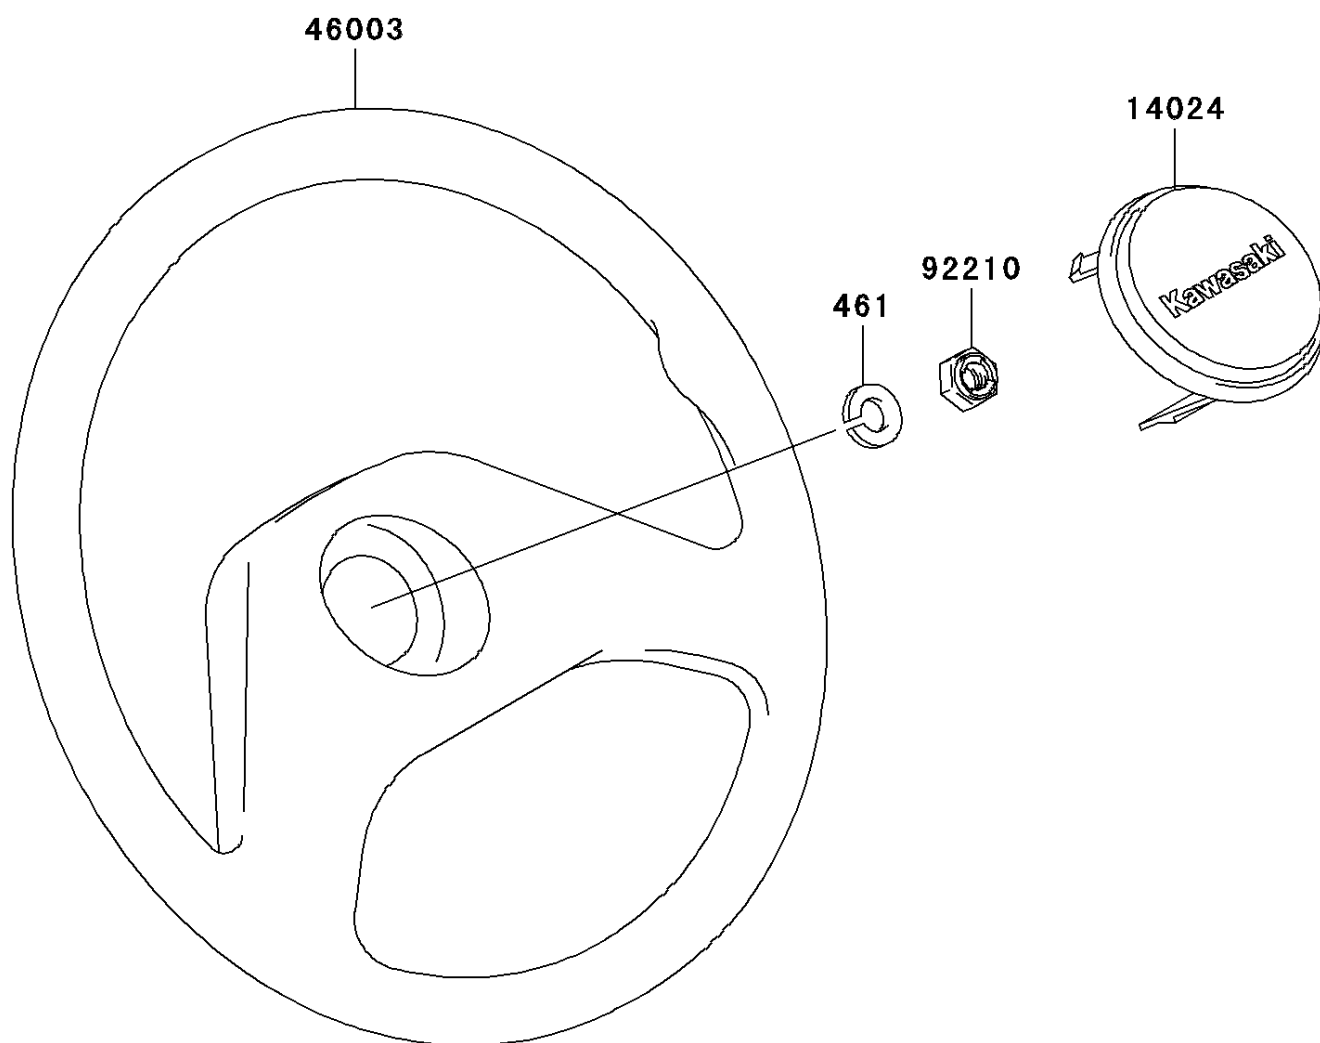

2008 Mule 600

PARTS DIAGRAM

Steering Wheel

Kawasaki

Let the Good Times Roll®

F2311

2008 Mule 600

PARTS LIST

Steering Wheel

Kawasaki

Let the Good Times Roll®

ITEM NAME

PART NUMBER

QUANTITY
