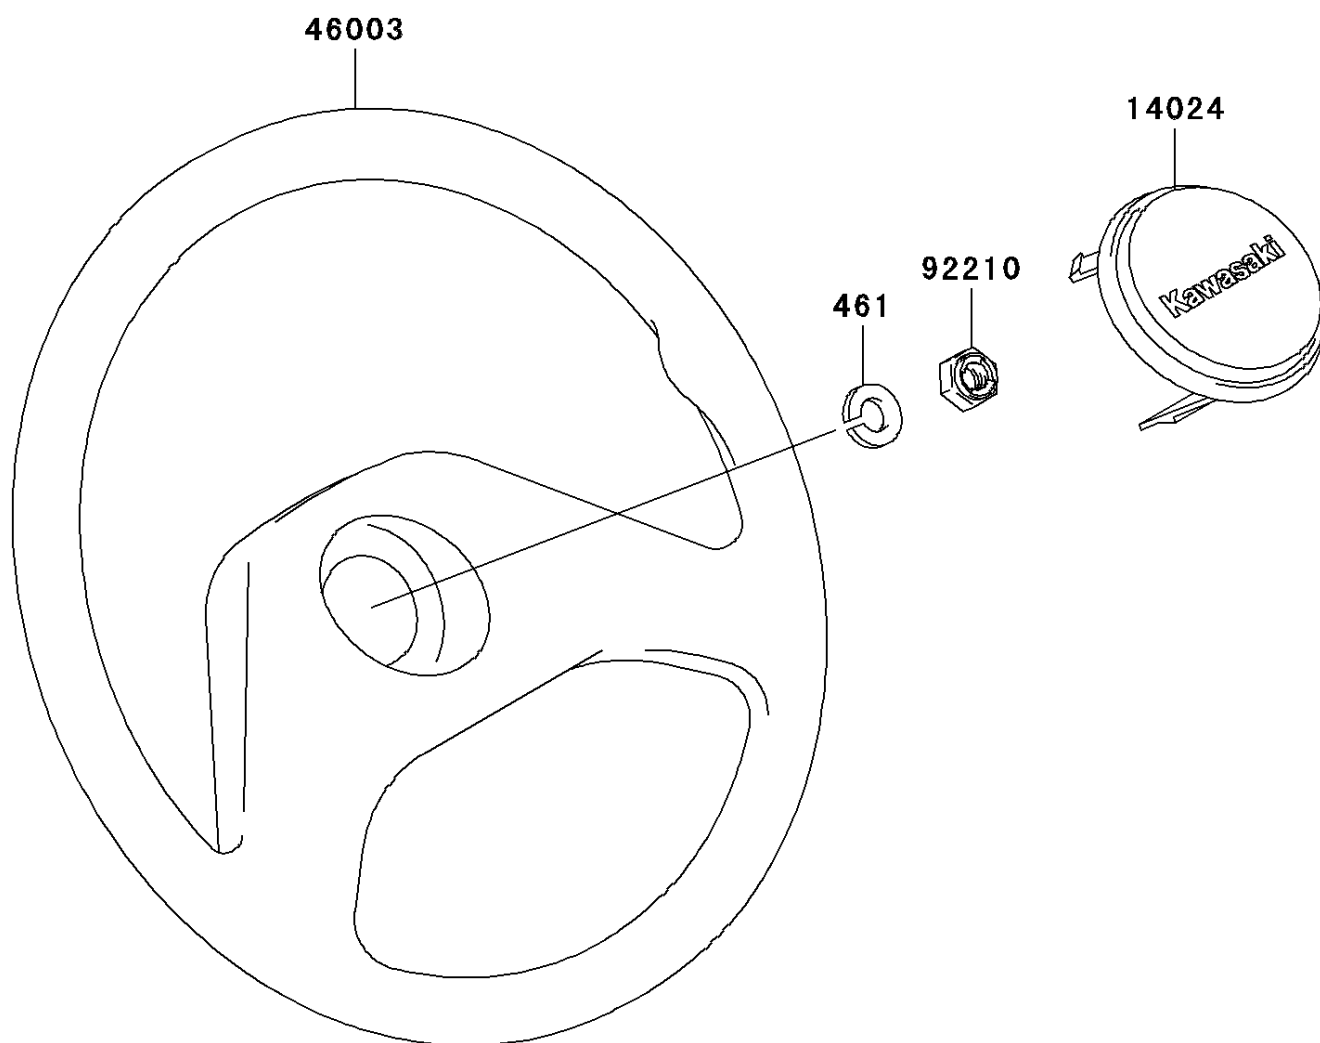

2008 Mule 600

PARTS DIAGRAM

Steering Wheel

Kawasaki

Let the Good Times Roll®

F2311

2008 Mule 600

PARTS LIST

Steering Wheel

ITEM NAME

PART NUMBER

QUANTITY
