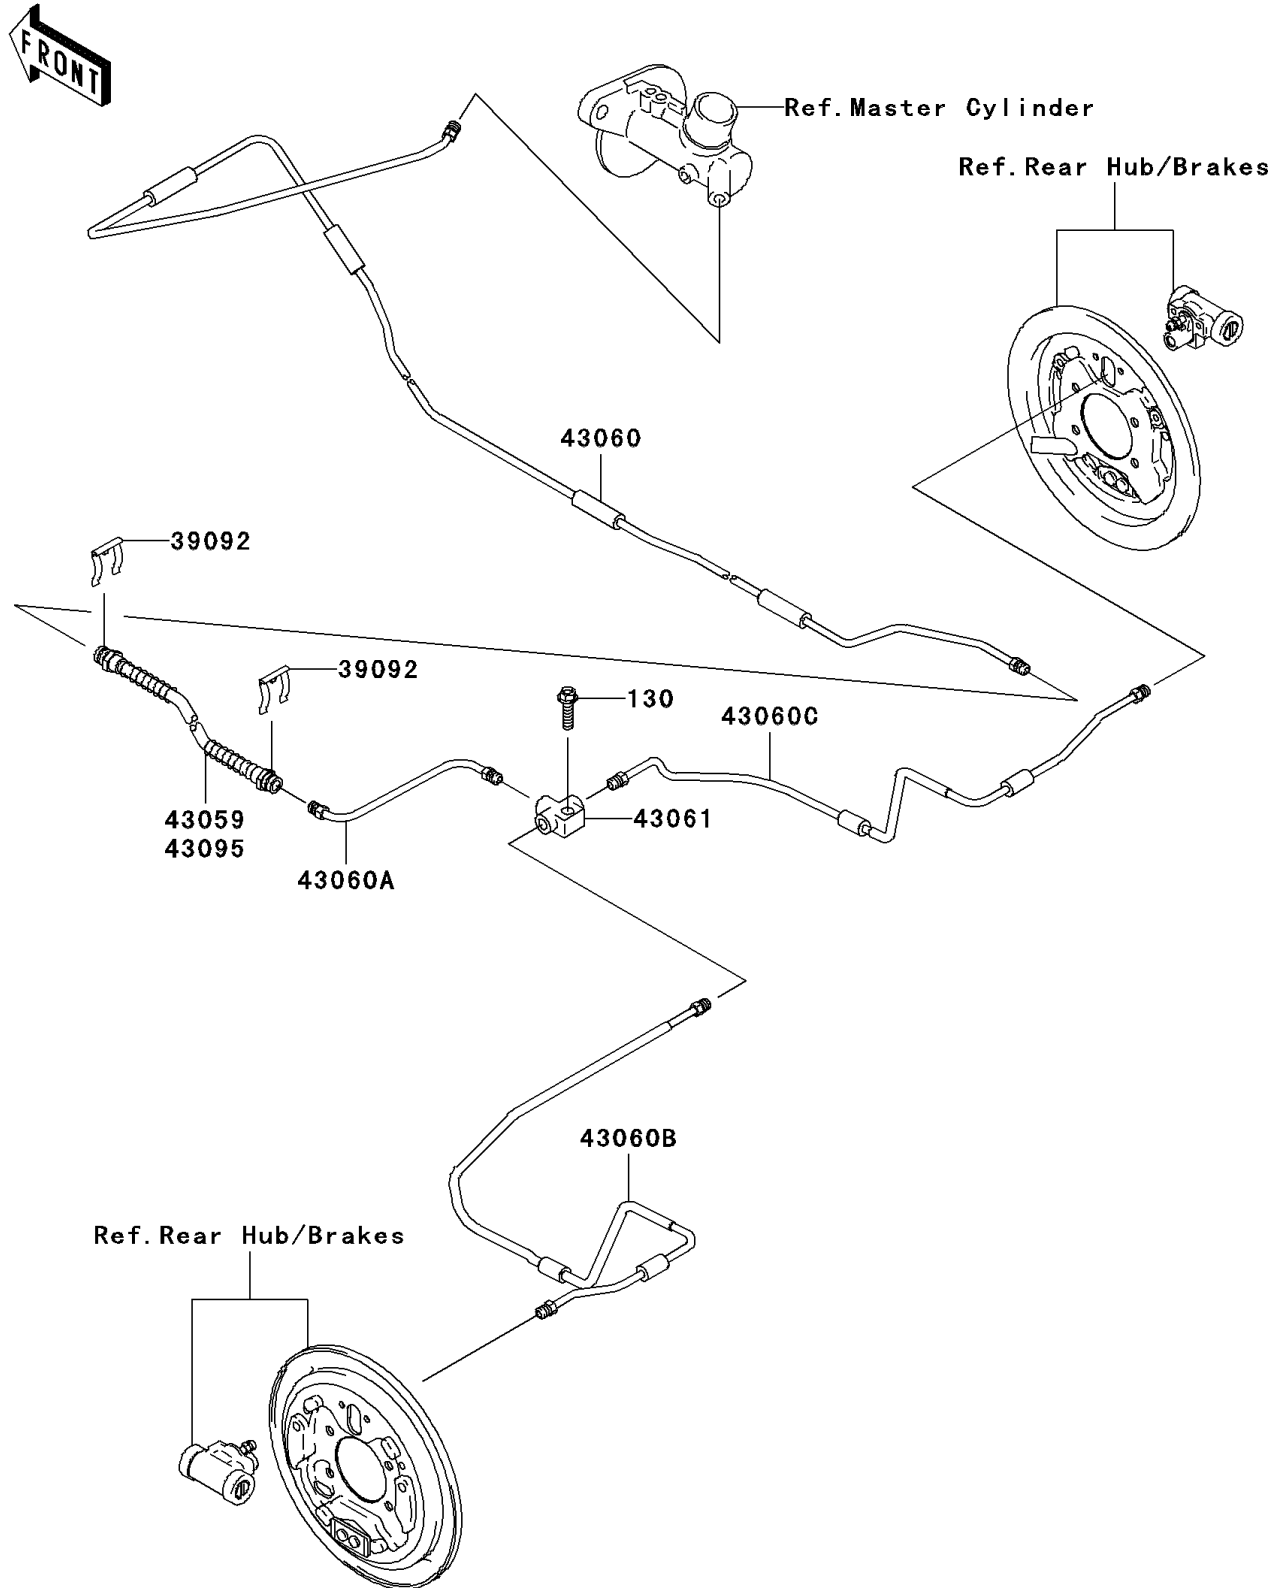

2008 Mule 600

PARTS DIAGRAM

Rear Brake Piping

F2264

2008 Mule 600

PARTS LIST

Rear Brake Piping

ITEM NAME

PART NUMBER

QUANTITY
