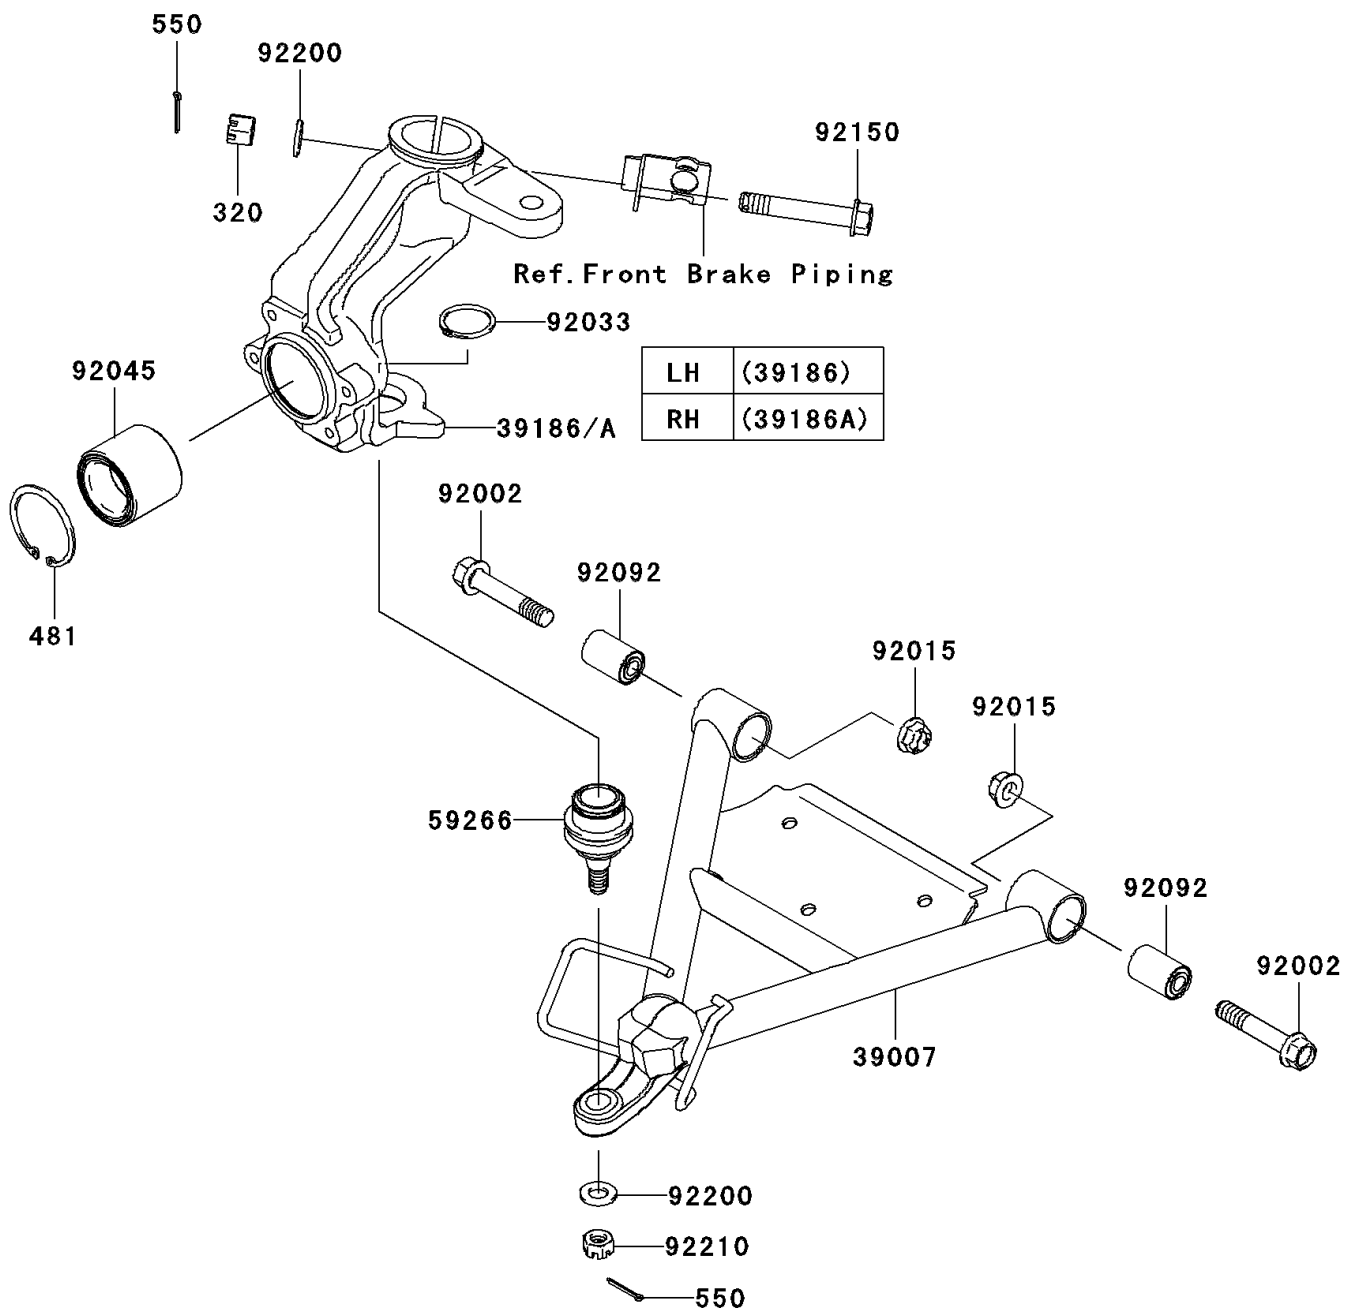

2008 Mule 600

PARTS DIAGRAM

Suspension

F2150

2008 Mule 600

PARTS LIST

Suspension

ITEM NAME

PART NUMBER

QUANTITY
