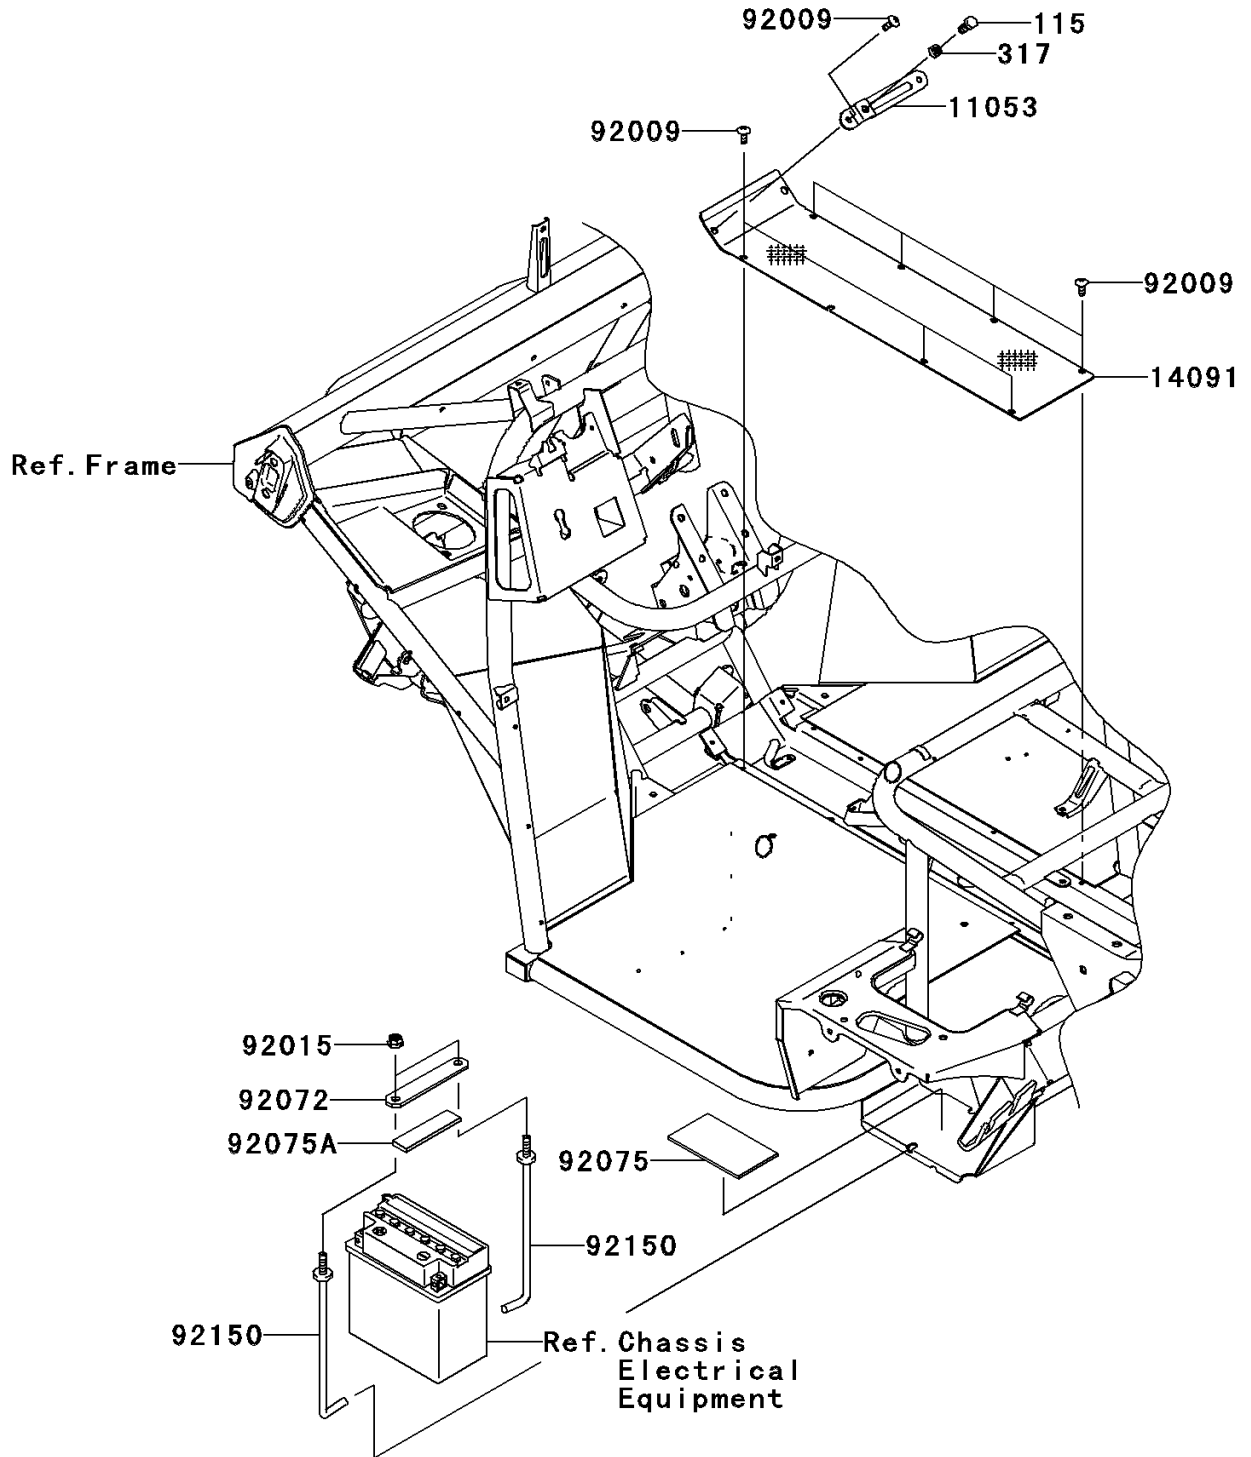

# 2008 Mule 600

## PARTS DIAGRAM

### Engine Mount

F2122

## PARTS LIST