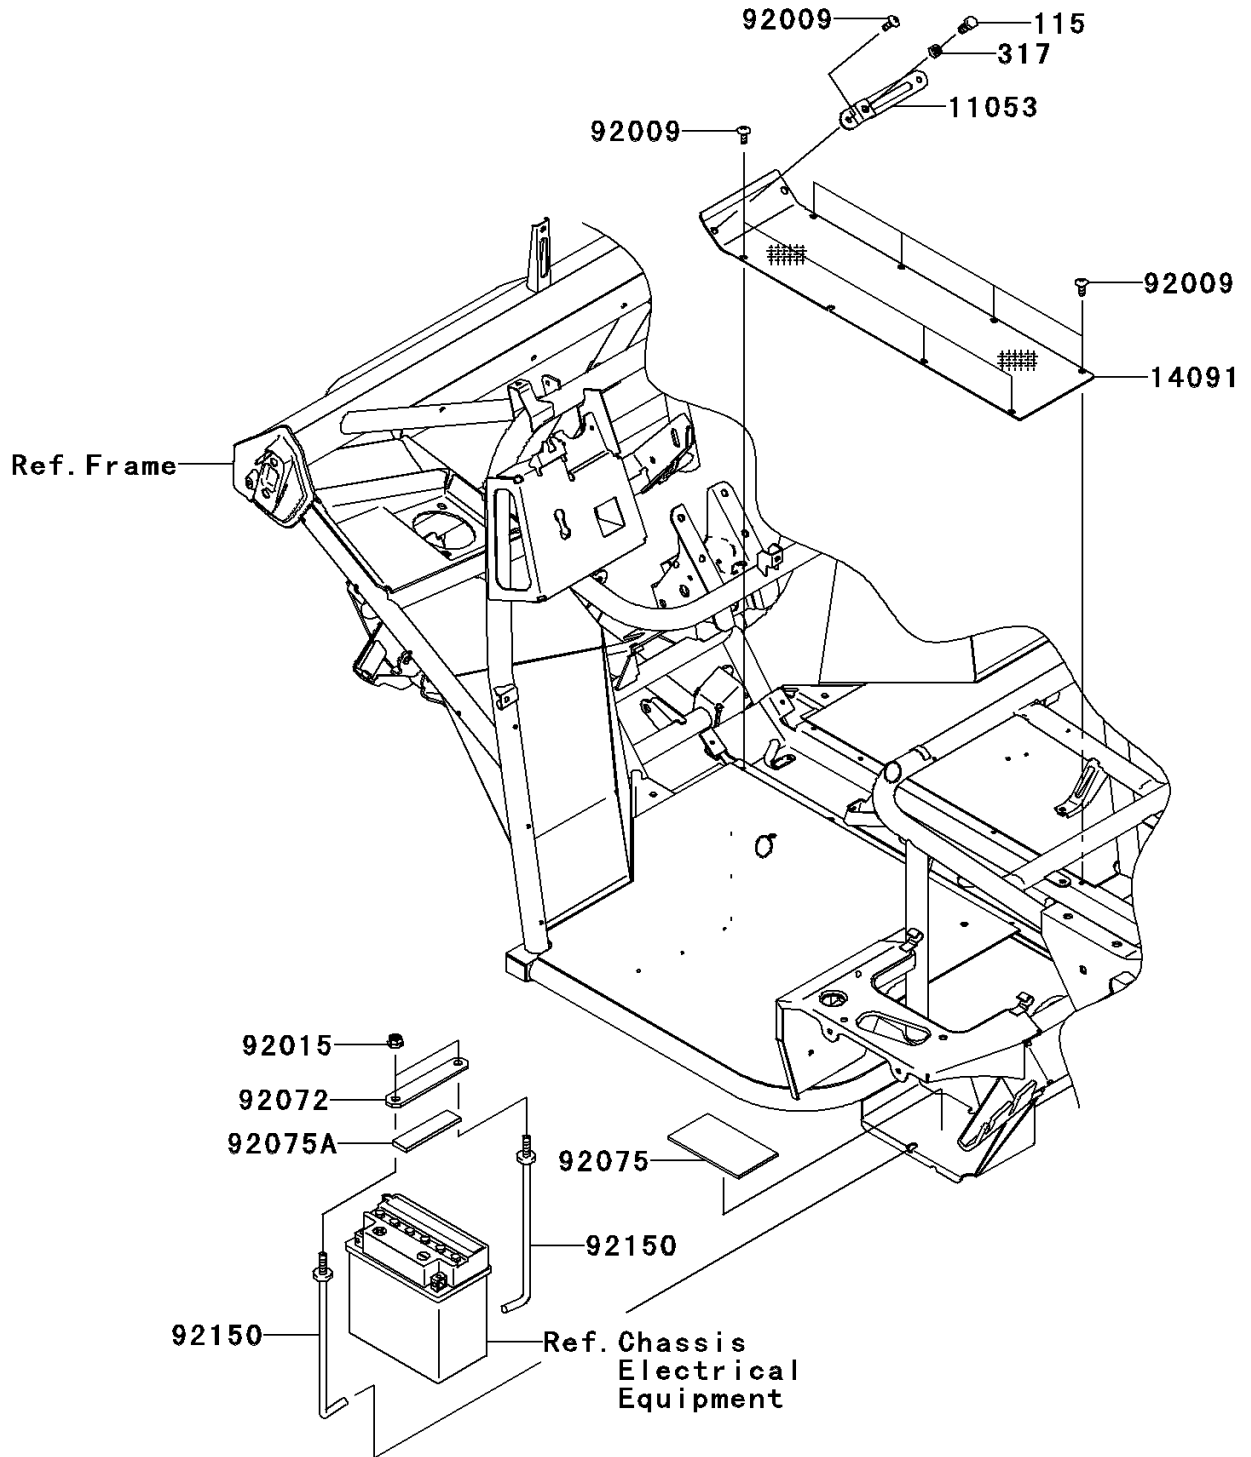

Mule 600

PARTS DIAGRAM

Engine Mount

F2122

Mule 600

PARTS LIST

Engine Mount

ITEM NAME	PART NUMBER	QUANTITY
BOLT-SMALL-UPSET,8X20 (Ref # 115)	115BA0820	1
NUT-HEX-SMALL,8MM (Ref # 317)	317BA0800	1
BRACKET,THROTTLE LEVER (Ref # 11053)	11053-1670	1
COVER,FLOOR,CNT (Ref # 14091)	14091-0390	1
SCREW,TAPPING,6X16 (Ref # 92009)	92009-1166	9
NUT,FLANGED,8MM (Ref # 92015)	92015-1406	2
BAND,BATTERY (Ref # 92072)	92072-1233	1
DAMPER (Ref # 92075)	92075-1076	1
DAMPER (Ref # 92075A)	92075-1214	1
BOLT,BATTERY (Ref # 92150)	92150-1293	2