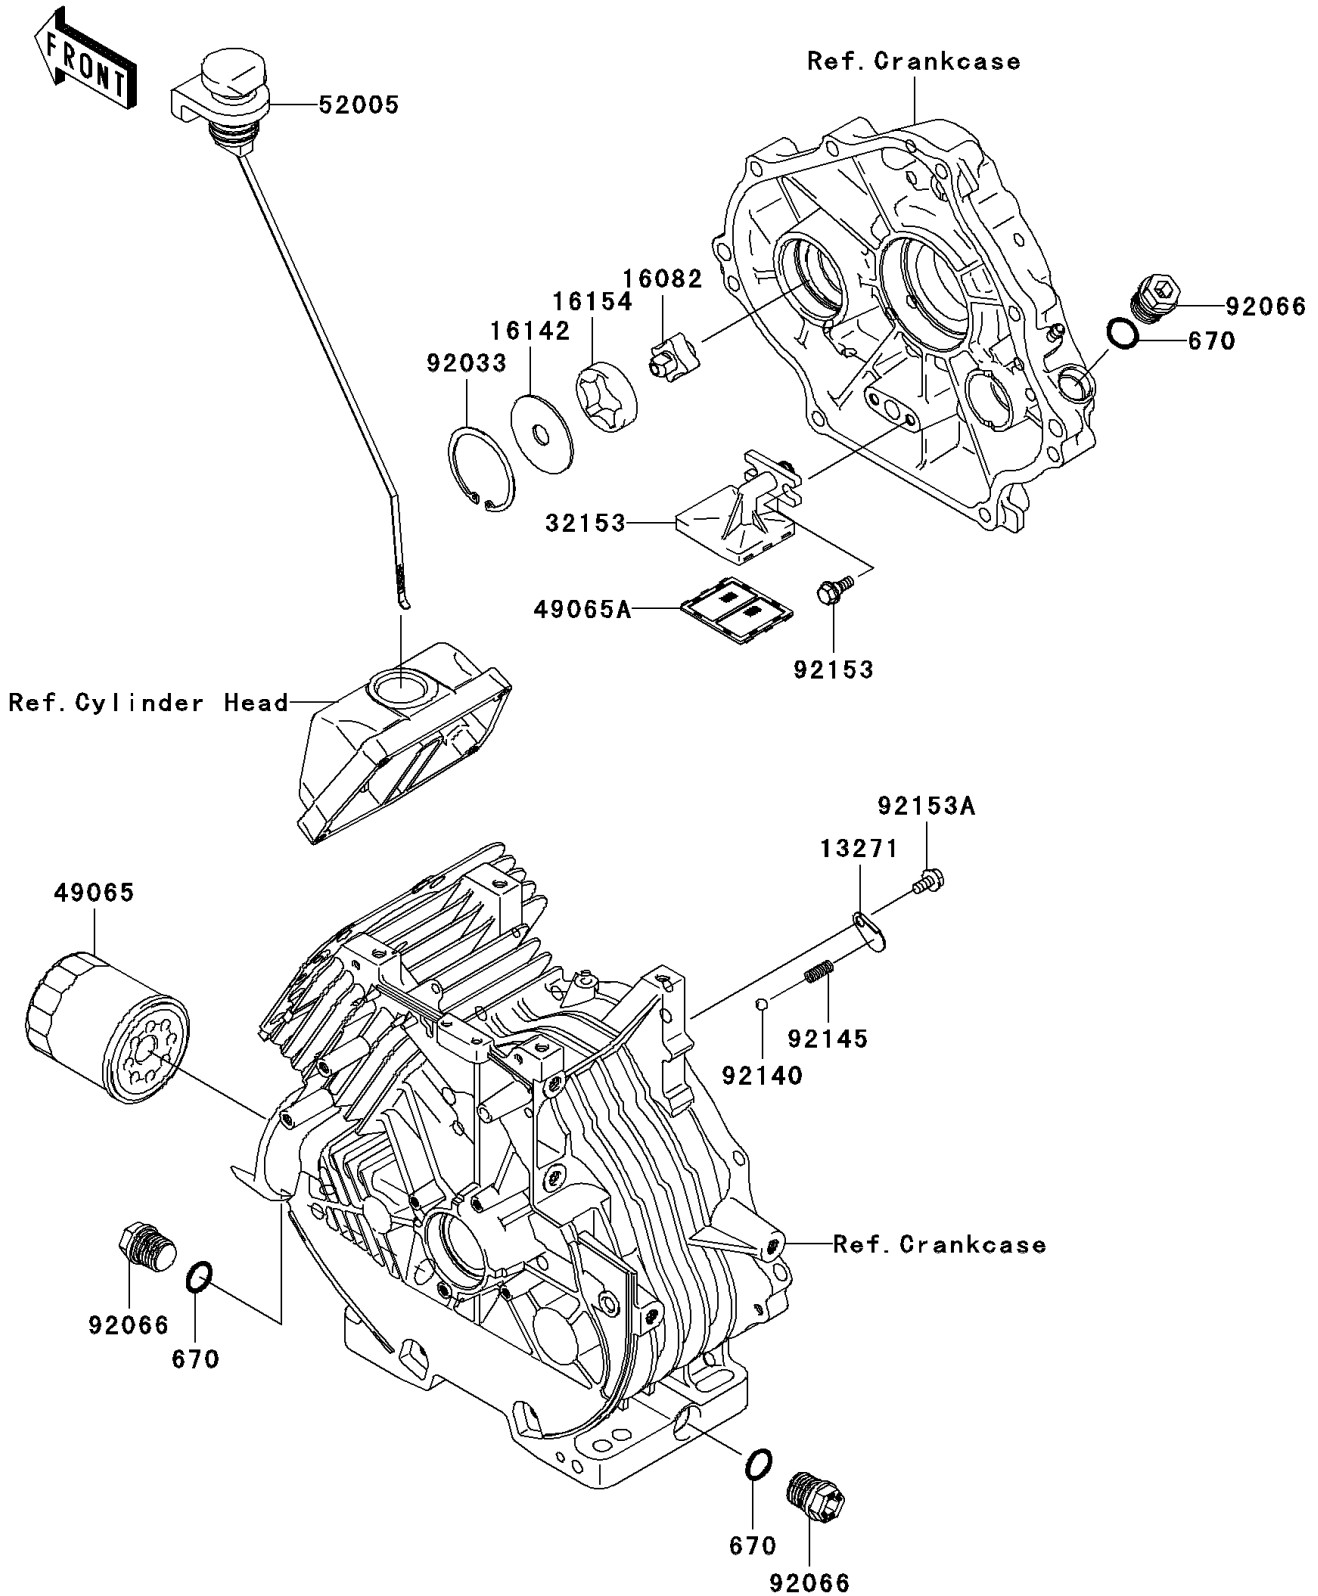

2008 Mule 600

PARTS DIAGRAM

Oil Pump/Oil Filter

E1710

2008 Mule 600

PARTS LIST

Oil Pump/Oil Filter

ITEM NAME

PART NUMBER

QUANTITY
