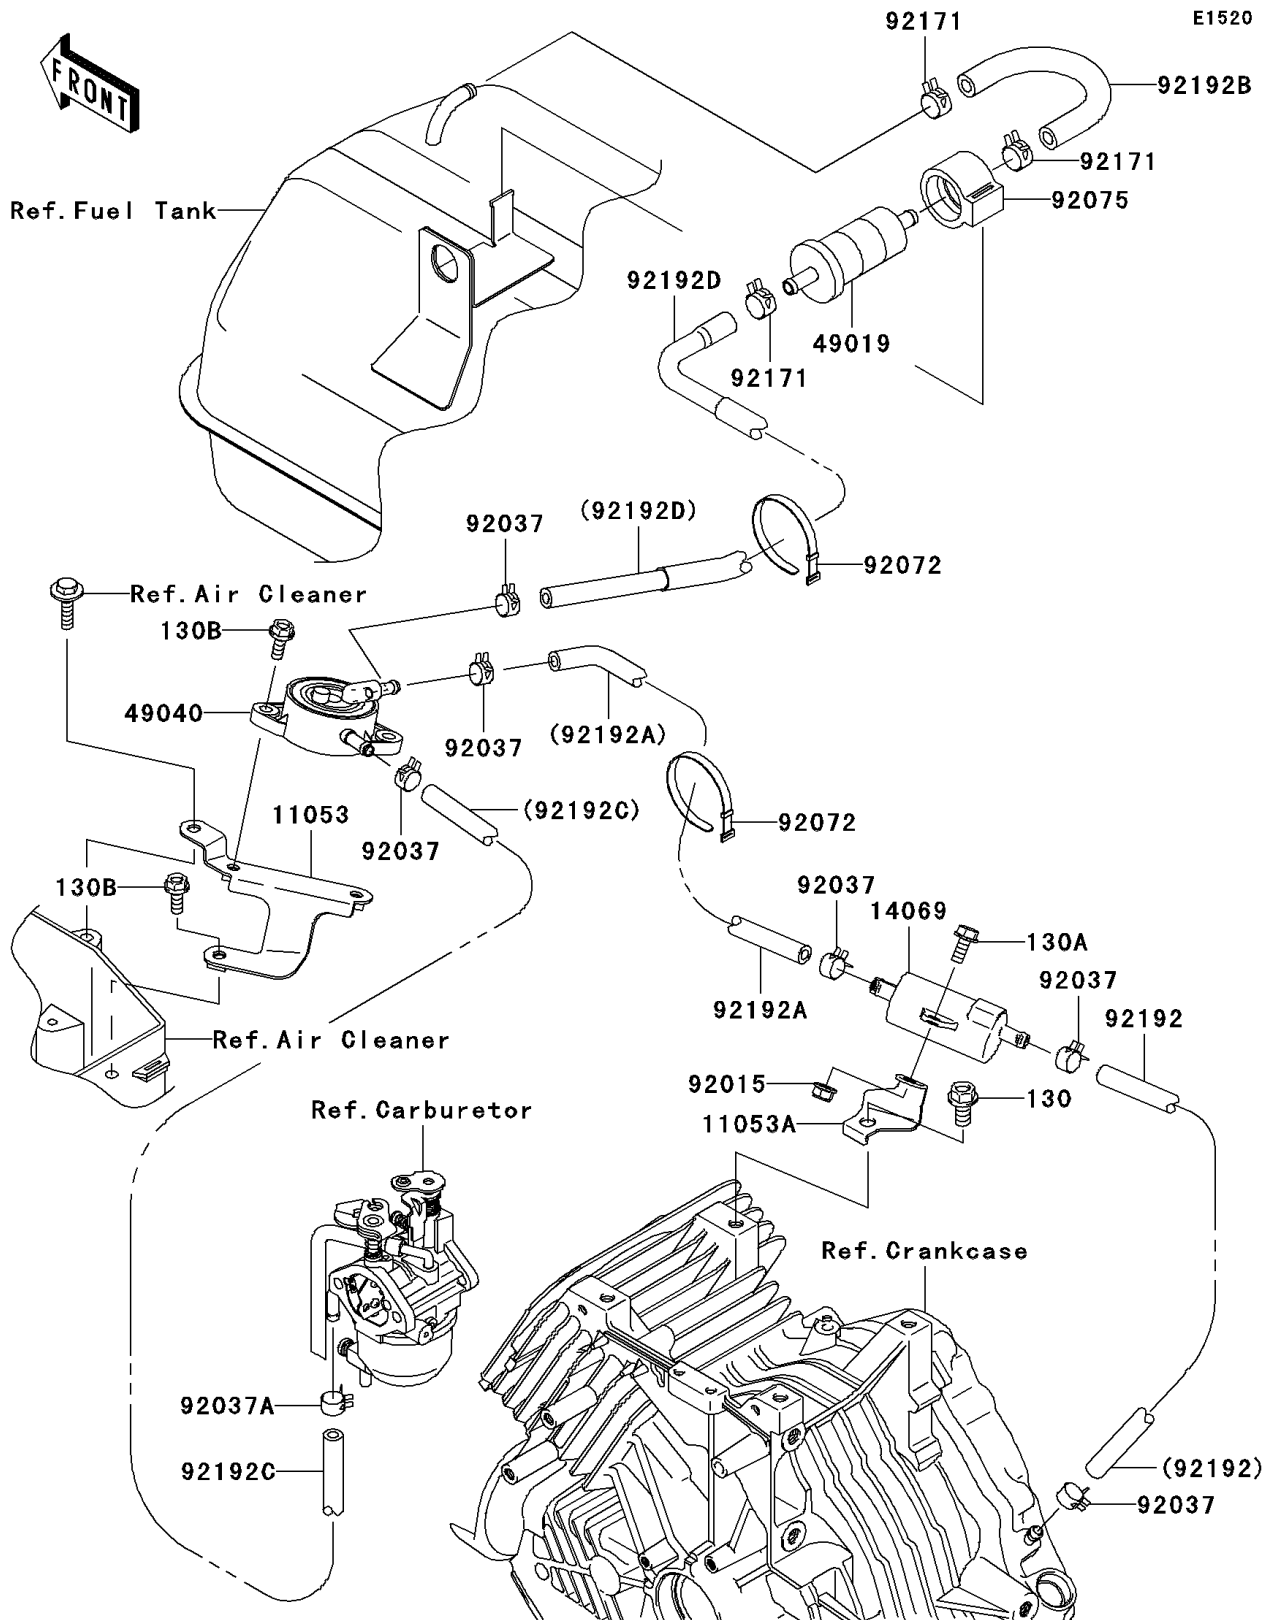

Mule 600

PARTS DIAGRAM

Fuel Pump

Mule 600

PARTS LIST

Fuel Pump

ITEM NAME	PART NUMBER	QUANTITY
BOLT-FLANGED,8X16 (Ref # 130)	130AA0816	1
BOLT-FLANGED,6X14 (Ref # 130A)	130BA0614	1
BOLT-FLANGED,6X16 (Ref # 130B)	130BB0616	3
BRACKET,FUEL PUMP (Ref # 11053)	11053-1644	1
BRACKET,BREATHER (Ref # 11053A)	11053-1711	1
BREATHER (Ref # 14069)	14069-0003	1
FILTER-FUEL (Ref # 49019)	49019-1055	1
PUMP-FUEL (Ref # 49040)	49040-7001	1
NUT,LOCK,FLANGED,6MM (Ref # 92015)	92015-1339	1
CLAMP,TUBE (Ref # 92037)	92037-1505	6
CLAMP (Ref # 92037A)	92037-2113	1
BAND,L=186 (Ref # 92072)	92072-056	2
DAMPER,FUEL FILTER (Ref # 92075)	92075-1853	1
CLAMP (Ref # 92171)	92171-0515	3
TUBE,5.8X10.8X270 (Ref # 92192)	92192-0204	1
TUBE,PUMP-BREATHER (Ref # 92192A)	92192-0221	1
TUBE,7.5X12.5X200 (Ref # 92192B)	92192-0243	1
TUBE,5.8X10.8X350 (Ref # 92192C)	92192-0244	1
TUBE (Ref # 92192D)	92192-0300	1