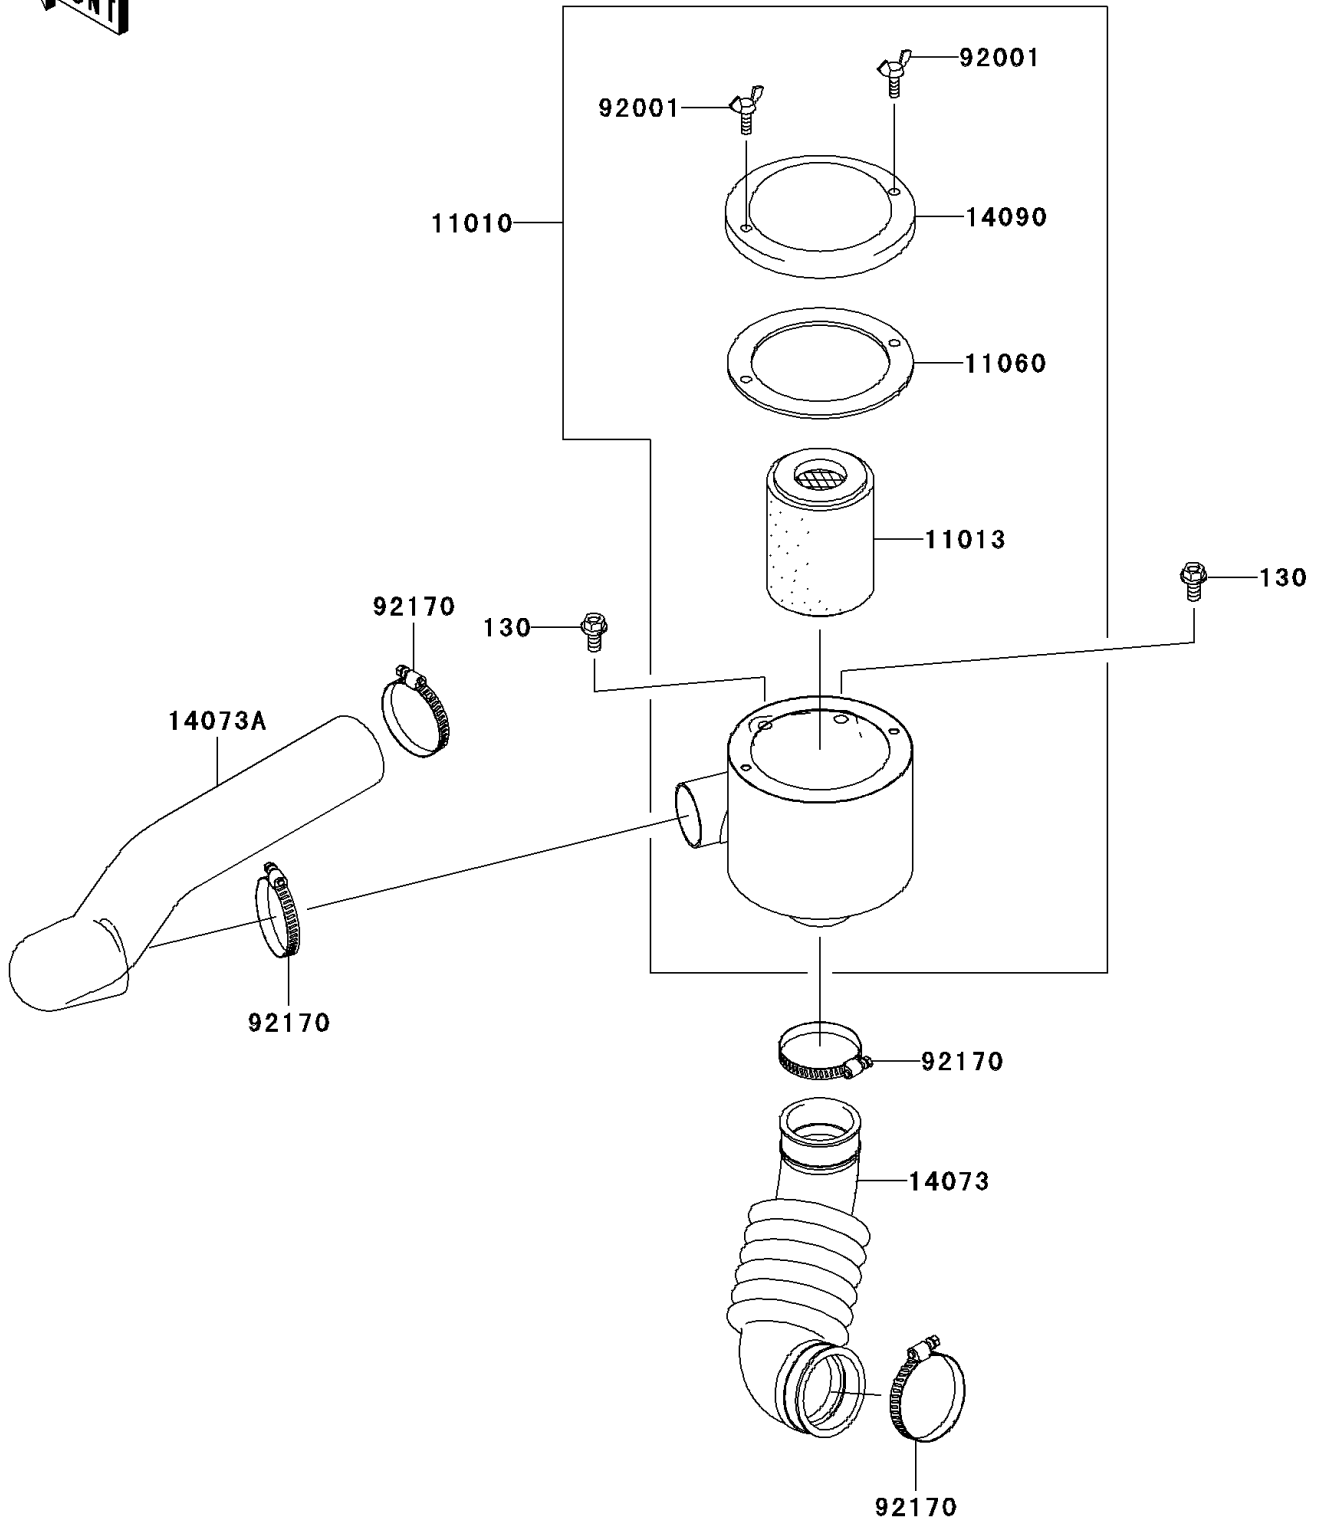

2008 Mule 600

PARTS DIAGRAM

Air Cleaner-Belt Converter

E1394

2008 Mule 600

PARTS LIST

Air Cleaner-Belt Converter

Kawasaki

Let the Good Times Roll®

ITEM NAME

PART NUMBER

QUANTITY
