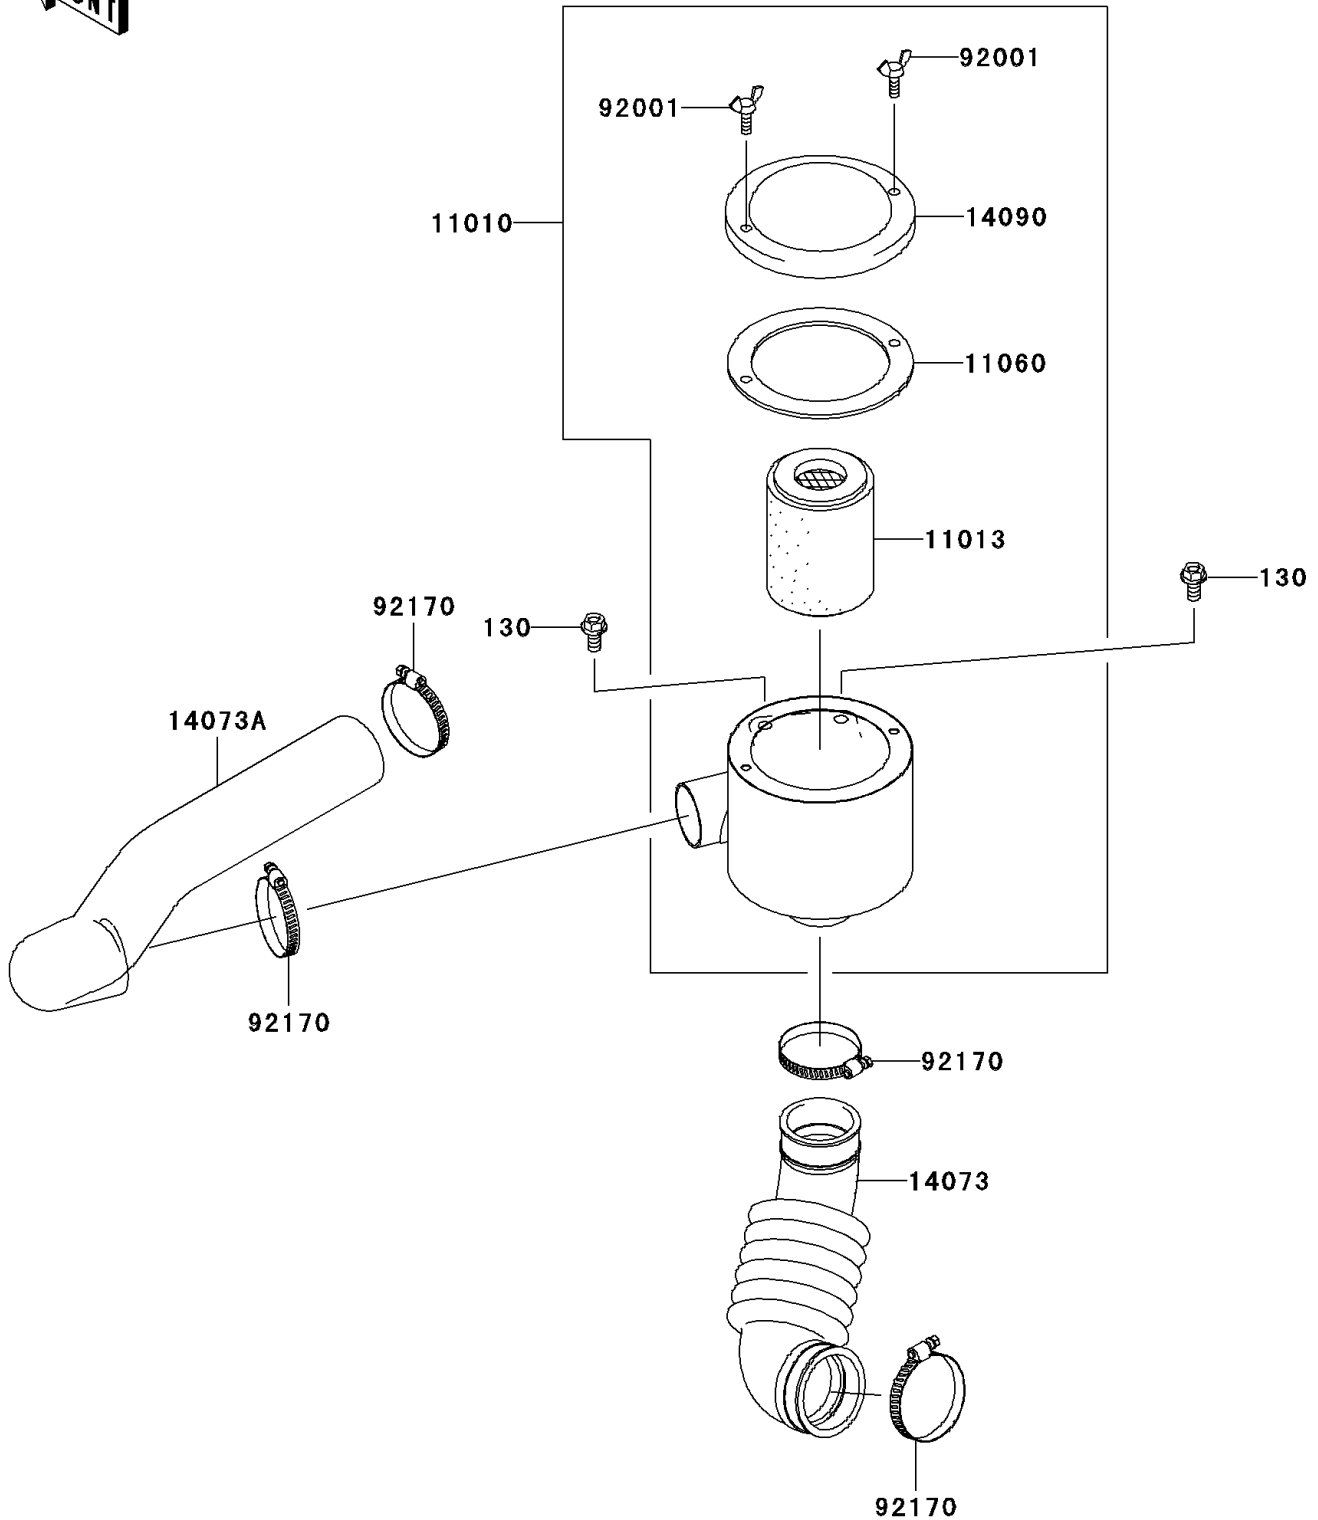

Mule 600

PARTS DIAGRAM

Air Cleaner-Belt Converter

E1394

Mule 600

PARTS LIST

Air Cleaner-Belt Converter

ITEM NAME	PART NUMBER	QUANTITY
BOLT-FLANGED,8X16 (Ref # 130)	130BB0816	2
FILTER-ASSY-AIR (Ref # 11010)	11010-0055	1
ELEMENT-AIR FILTER (Ref # 11013)	11013-1263	1
GASKET,AIR FILTER CASE (Ref # 11060)	11060-1975	1
DUCT,AIR FILTER-CASE (Ref # 14073)	14073-0061	1
DUCT,BAR-AIR FILTER (Ref # 14073A)	14073-0080	1
COVER,AIR FILTER (Ref # 14090)	14090-1766	1
BOLT,WING,6X15 (Ref # 92001)	92001-1703	2
CLAMP (Ref # 92170)	92170-1674	4