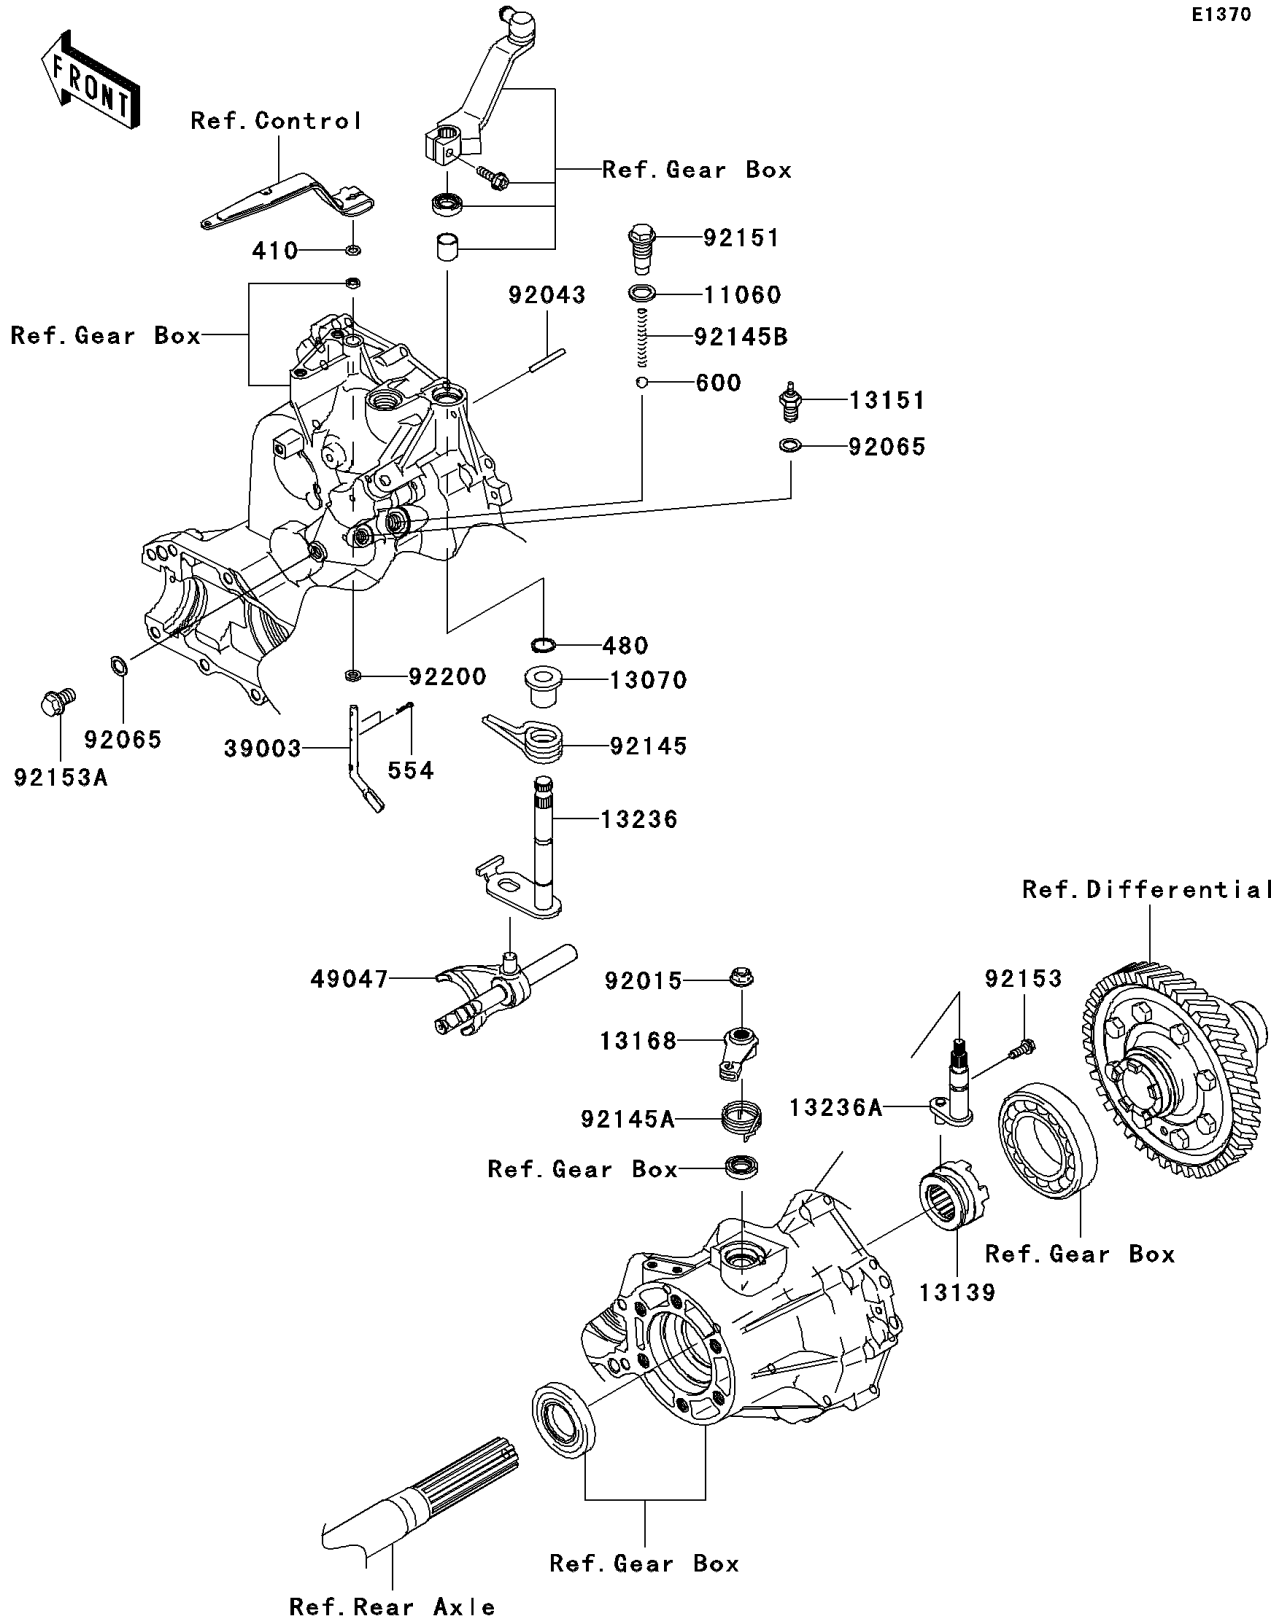

2008 Mule 600

PARTS DIAGRAM

Gear Change Mechanism

E1370

2008 Mule 600

PARTS LIST

Gear Change Mechanism

ITEM NAME

PART NUMBER

QUANTITY
