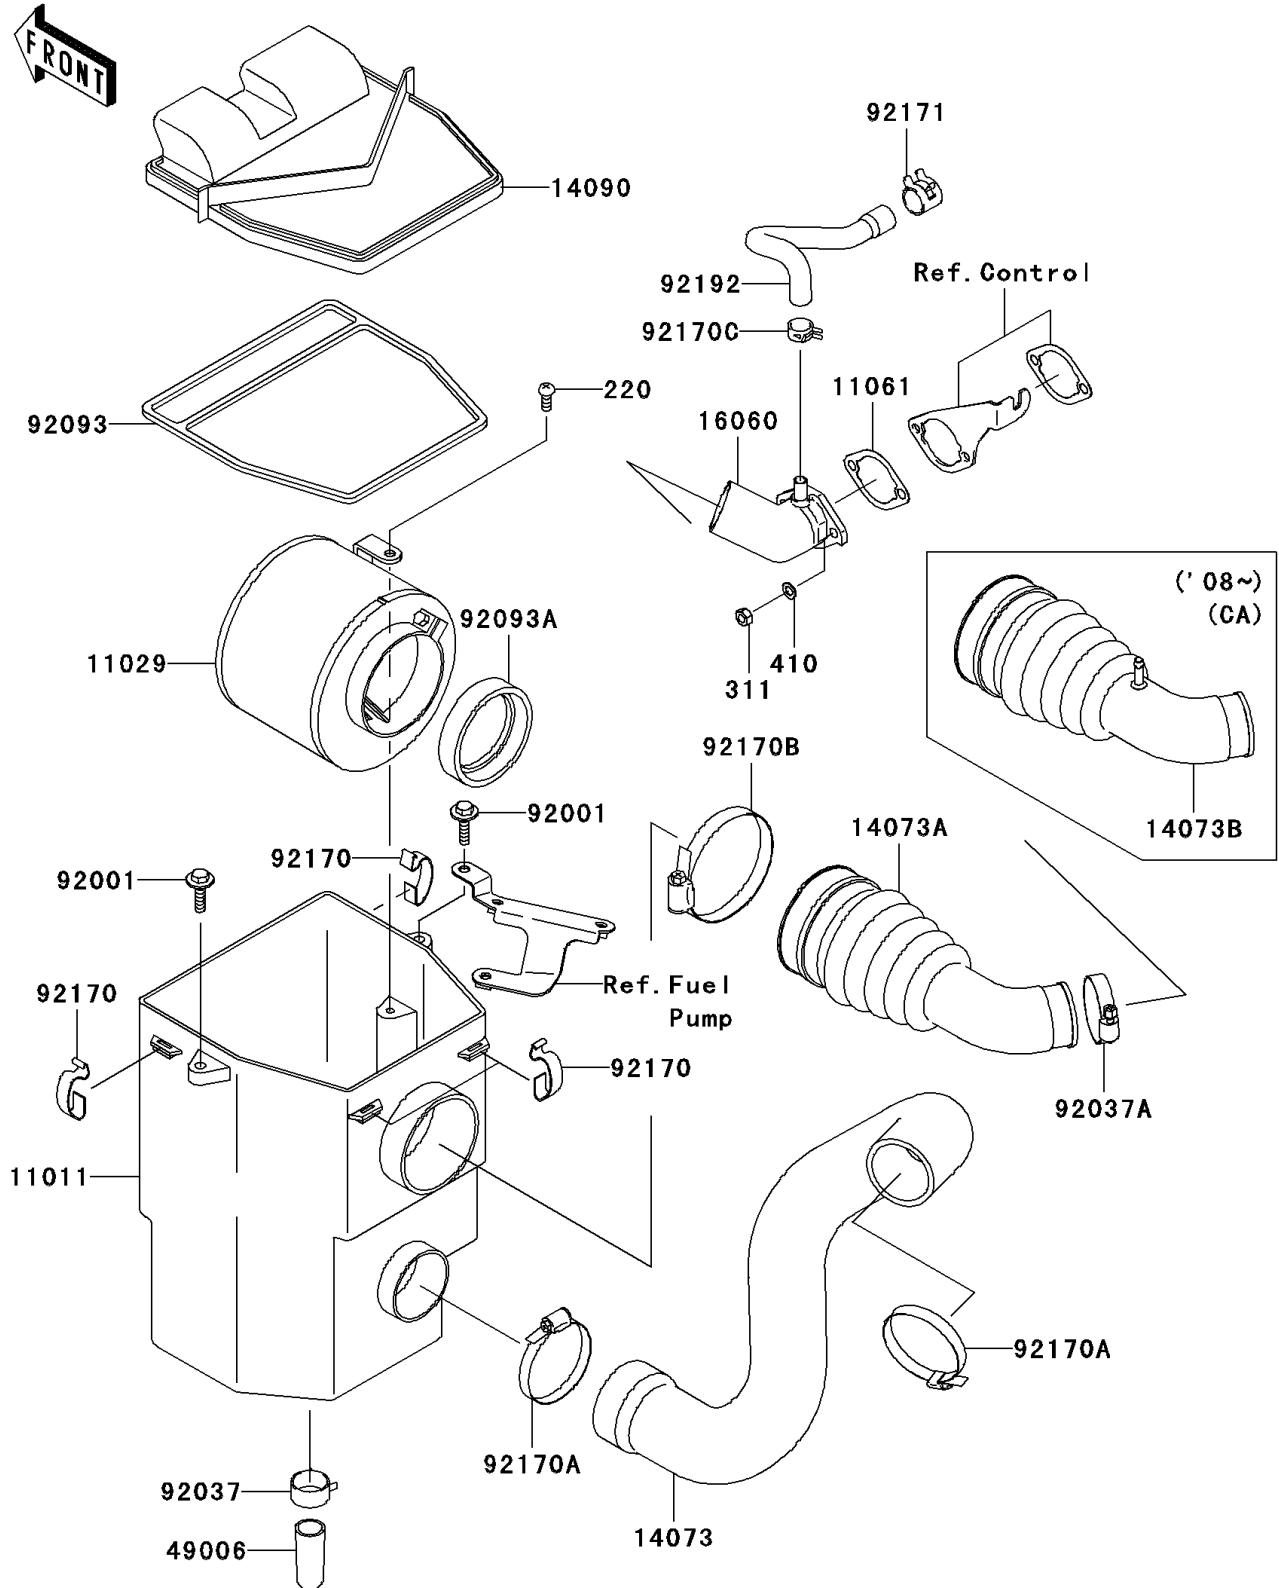

Mule 600

PARTS DIAGRAM

Air Cleaner

E1130

Mule 600

PARTS LIST

Air Cleaner

ITEM NAME	PART NUMBER	QUANTITY
SCREW-PAN-CROSS,6X14 (Ref # 220)	220AA0614	1
NUT-HEX,6MM (Ref # 311)	311AA0600	2
WASHER-PLAIN-SMALL (Ref # 410)	410AA0600	2
CASE-AIR FILTER (Ref # 11011)	11011-1367	1
ELEMENT-ASSY-AIR FILTER (Ref # 11029)	11029-1004	1
GASKET (Ref # 11061)	11061-7026	1
DUCT,FRAME-AIR FILTER (Ref # 14073)	14073-0072	1
DUCT,AIR FILTER-IN.PIPE (Ref # 14073A)	14073-0074	1
COVER,AIR FILTER (Ref # 14090)	14090-1106	1
PIPE-INTAKE (Ref # 16060)	16060-2210	1
BOOT (Ref # 49006)	49006-1351	1
BOLT,6X25,W/WASHER (Ref # 92001)	92001-1140	2
CLAMP,HOSE CLIP (Ref # 92037)	92037-1460	1
CLAMP (Ref # 92037A)	92037-506	1
SEAL,AIR FILTER (Ref # 92093)	92093-1241	1
SEAL,DUST (Ref # 92093A)	92093-1322	1
CLAMP,AIR FILTER (Ref # 92170)	92170-1211	4
CLAMP (Ref # 92170A)	92170-1674	2
CLAMP (Ref # 92170B)	92170-1679	1
CLAMP (Ref # 92170C)	92170-7003	1
CLAMP (Ref # 92171)	92171-7013	1
TUBE,BREATHER (Ref # 92192)	92192-2084	1