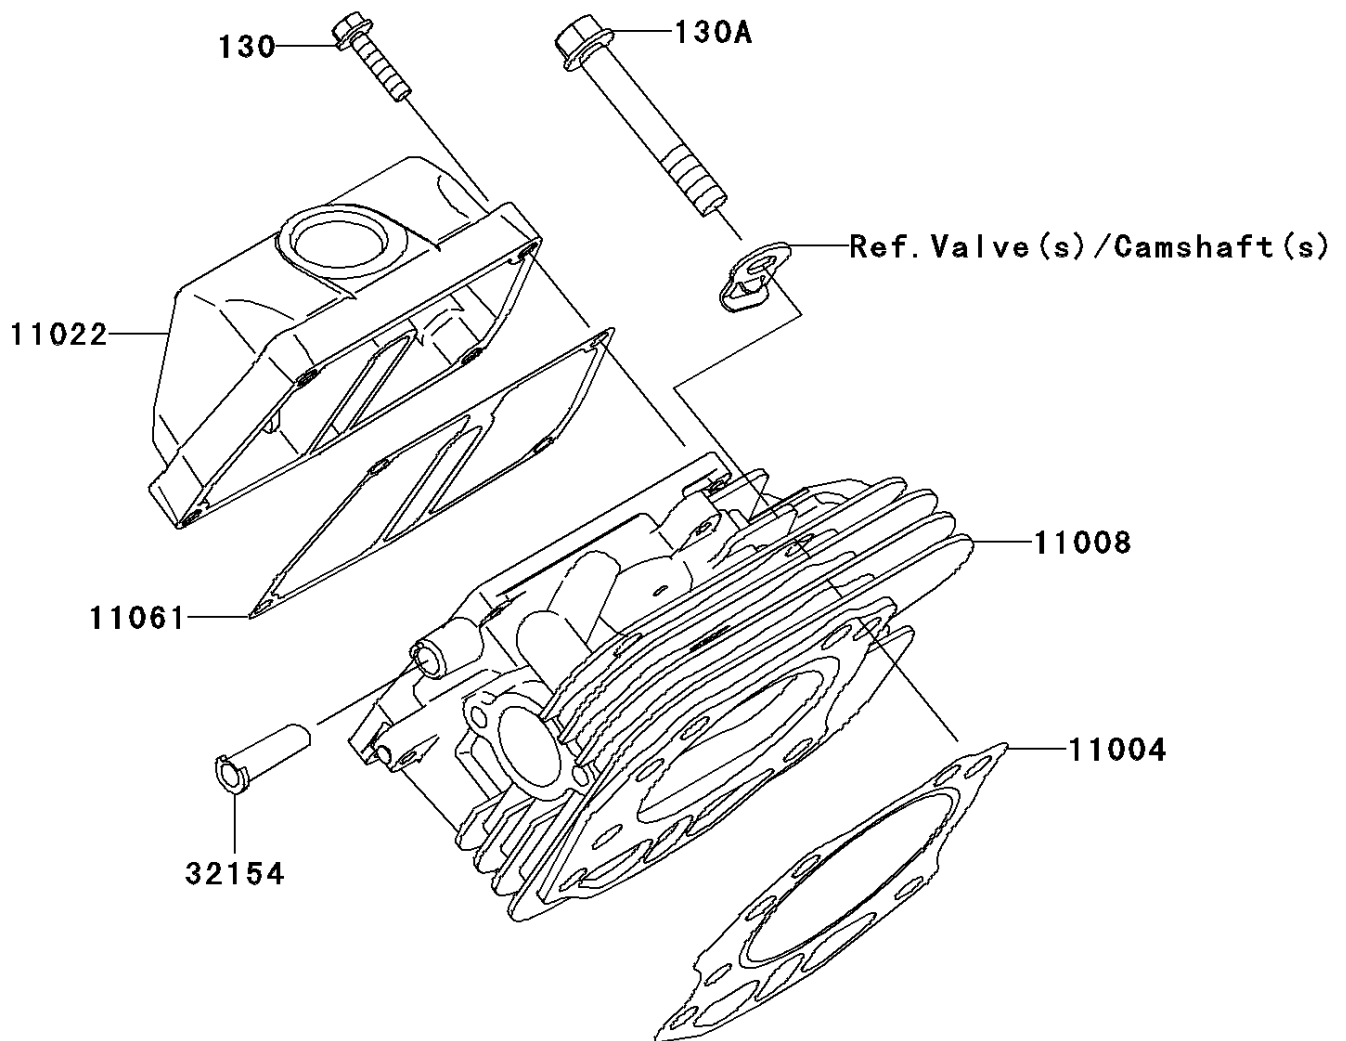

2008 Mule 600

PARTS DIAGRAM

Cylinder Head

E1111

2008 Mule 600

PARTS LIST

Cylinder Head

Kawasaki

Let the Good Times Roll®

ITEM NAME

PART NUMBER

QUANTITY
