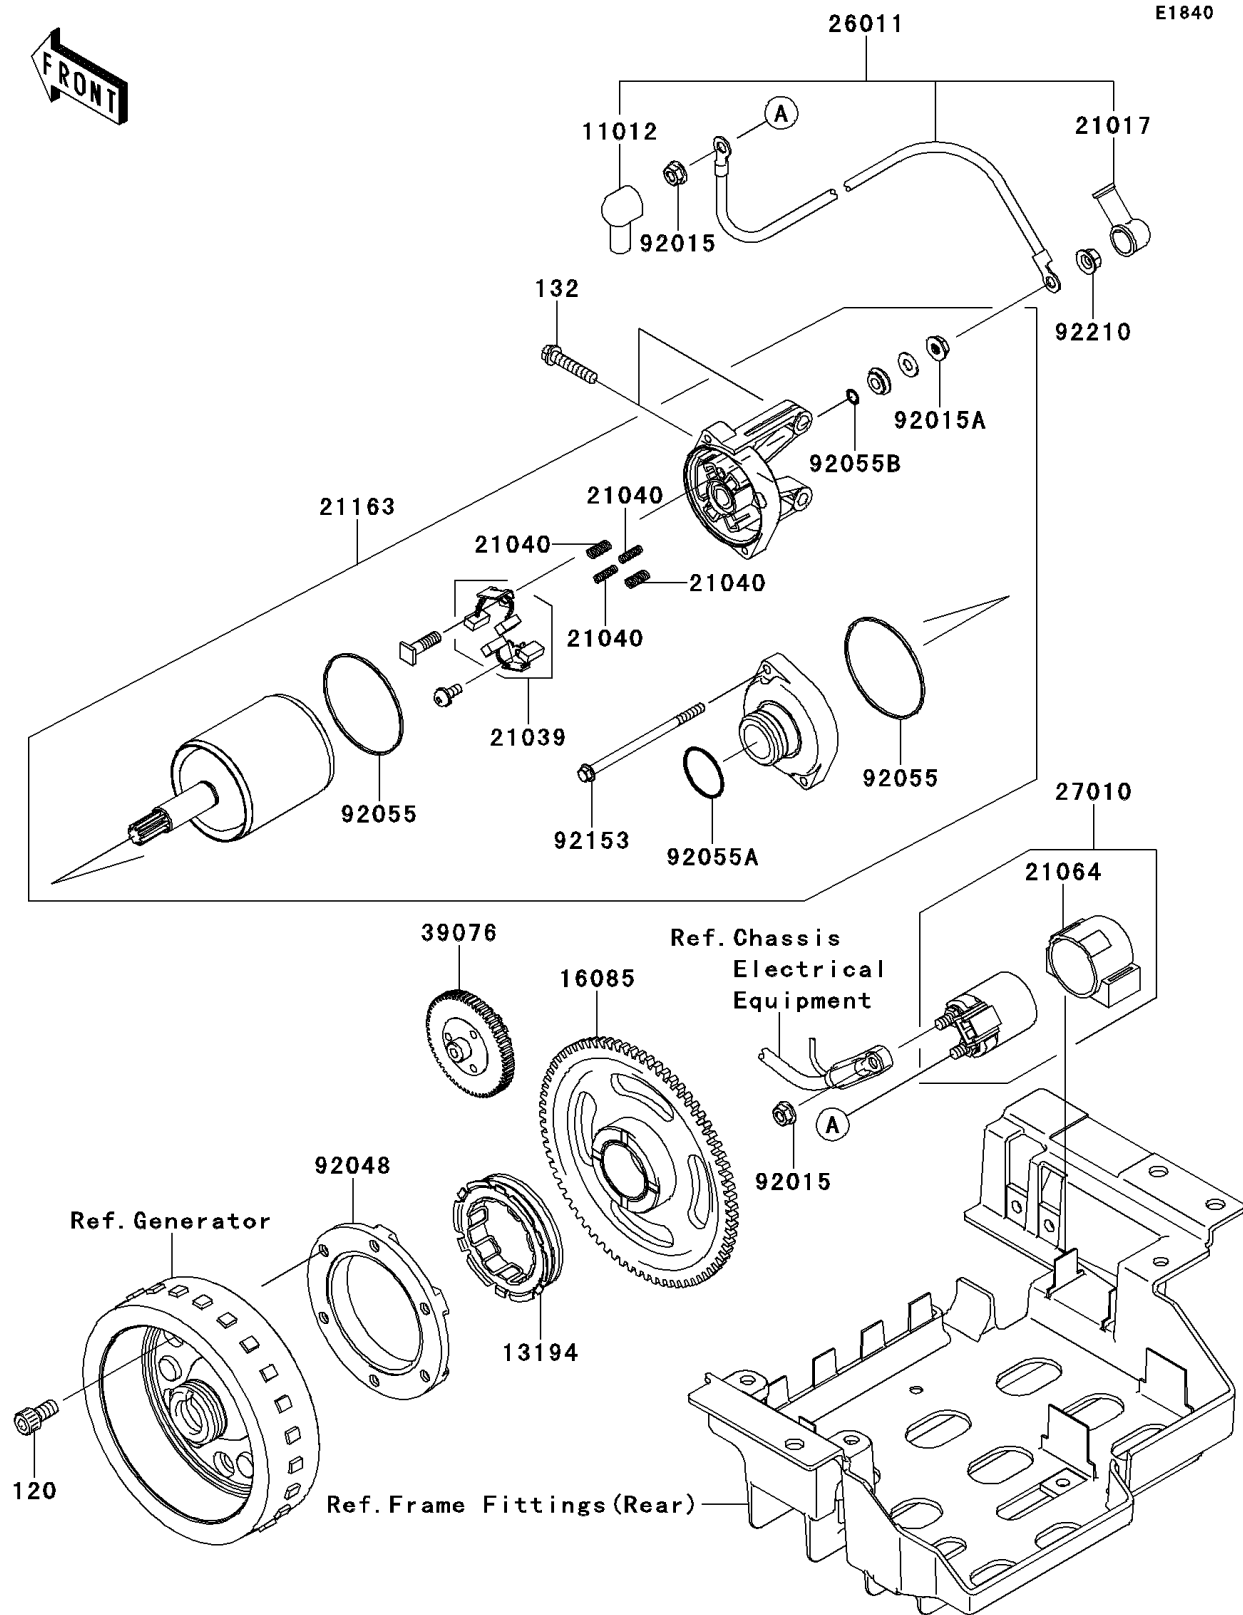

2010 Teryx[®] 750 FI 4x4 Sport

PARTS DIAGRAM

Starter Motor

2010 Teryx[®] 750 FI 4x4 Sport

PARTS LIST

Starter Motor

ITEM NAME

PART NUMBER

QUANTITY
