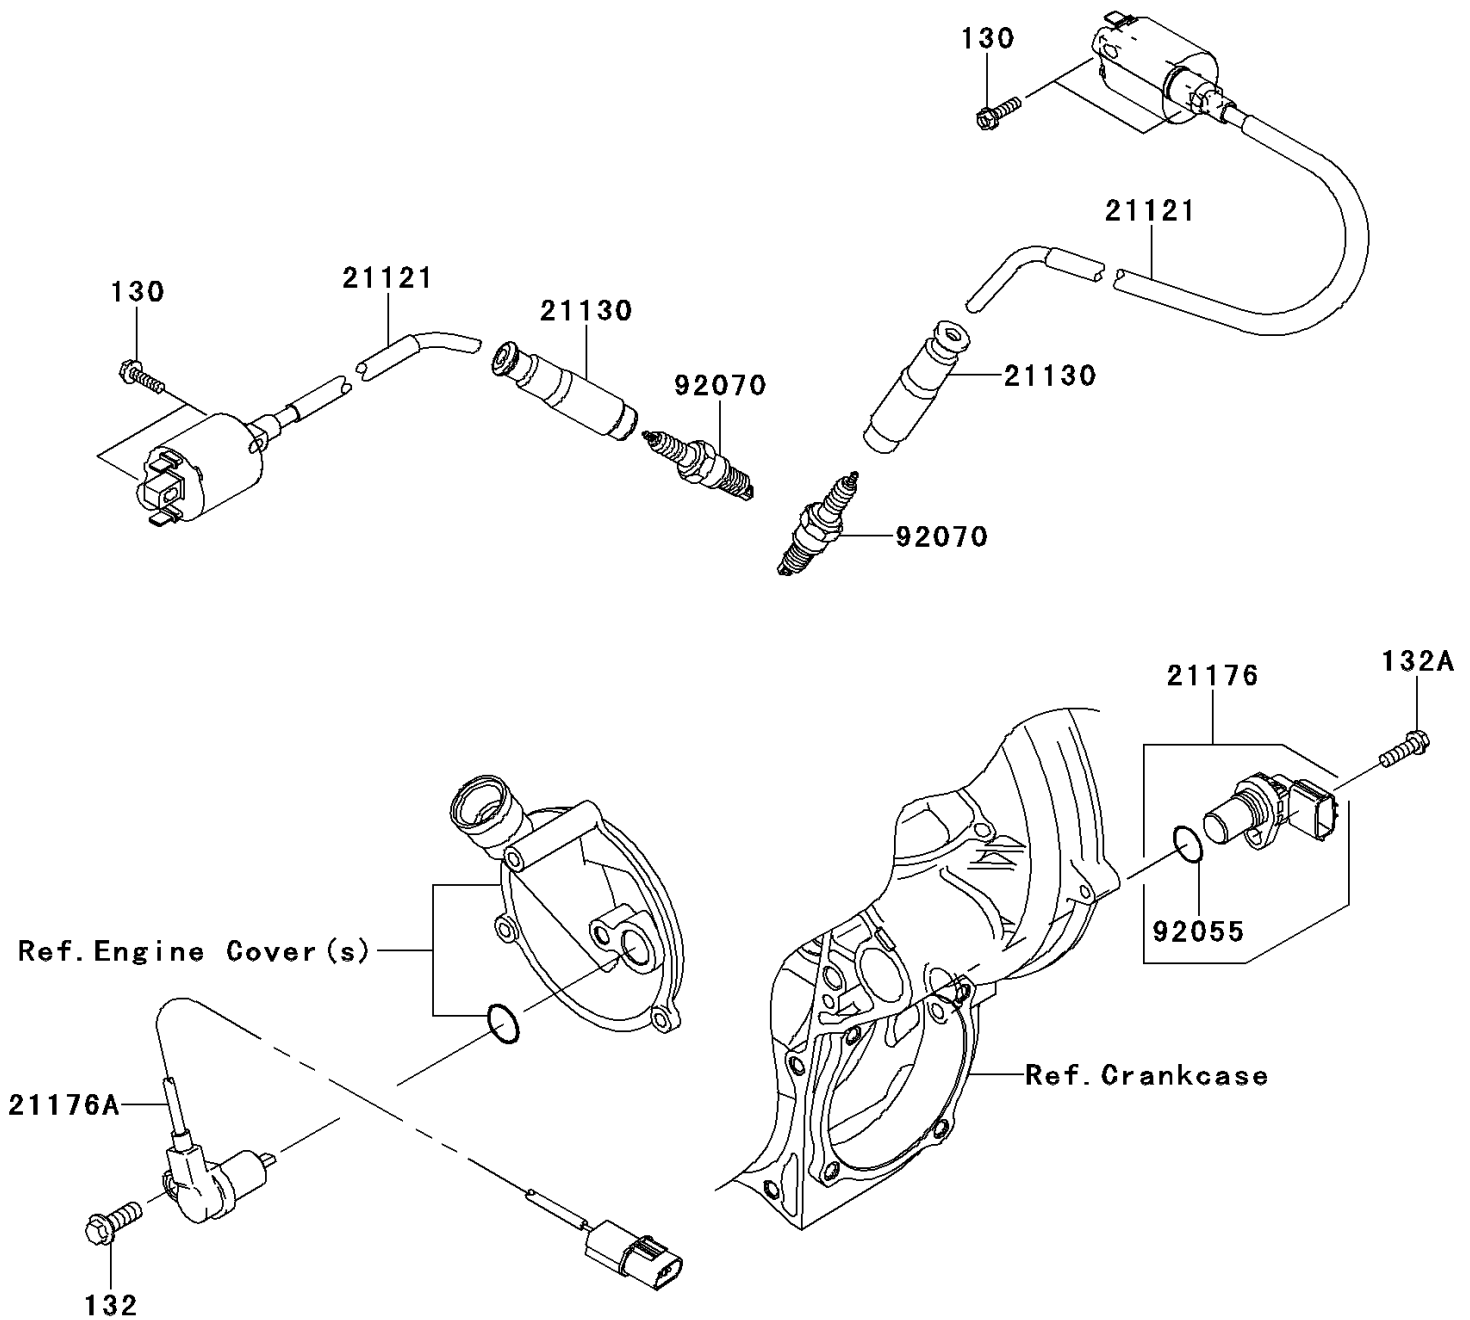

2010 Teryx[®] 750 FI 4x4 Sport

PARTS DIAGRAM

Ignition System

E1830

2010 Teryx[®] 750 FI 4x4 Sport

PARTS LIST

Ignition System

ITEM NAME

PART NUMBER

QUANTITY
