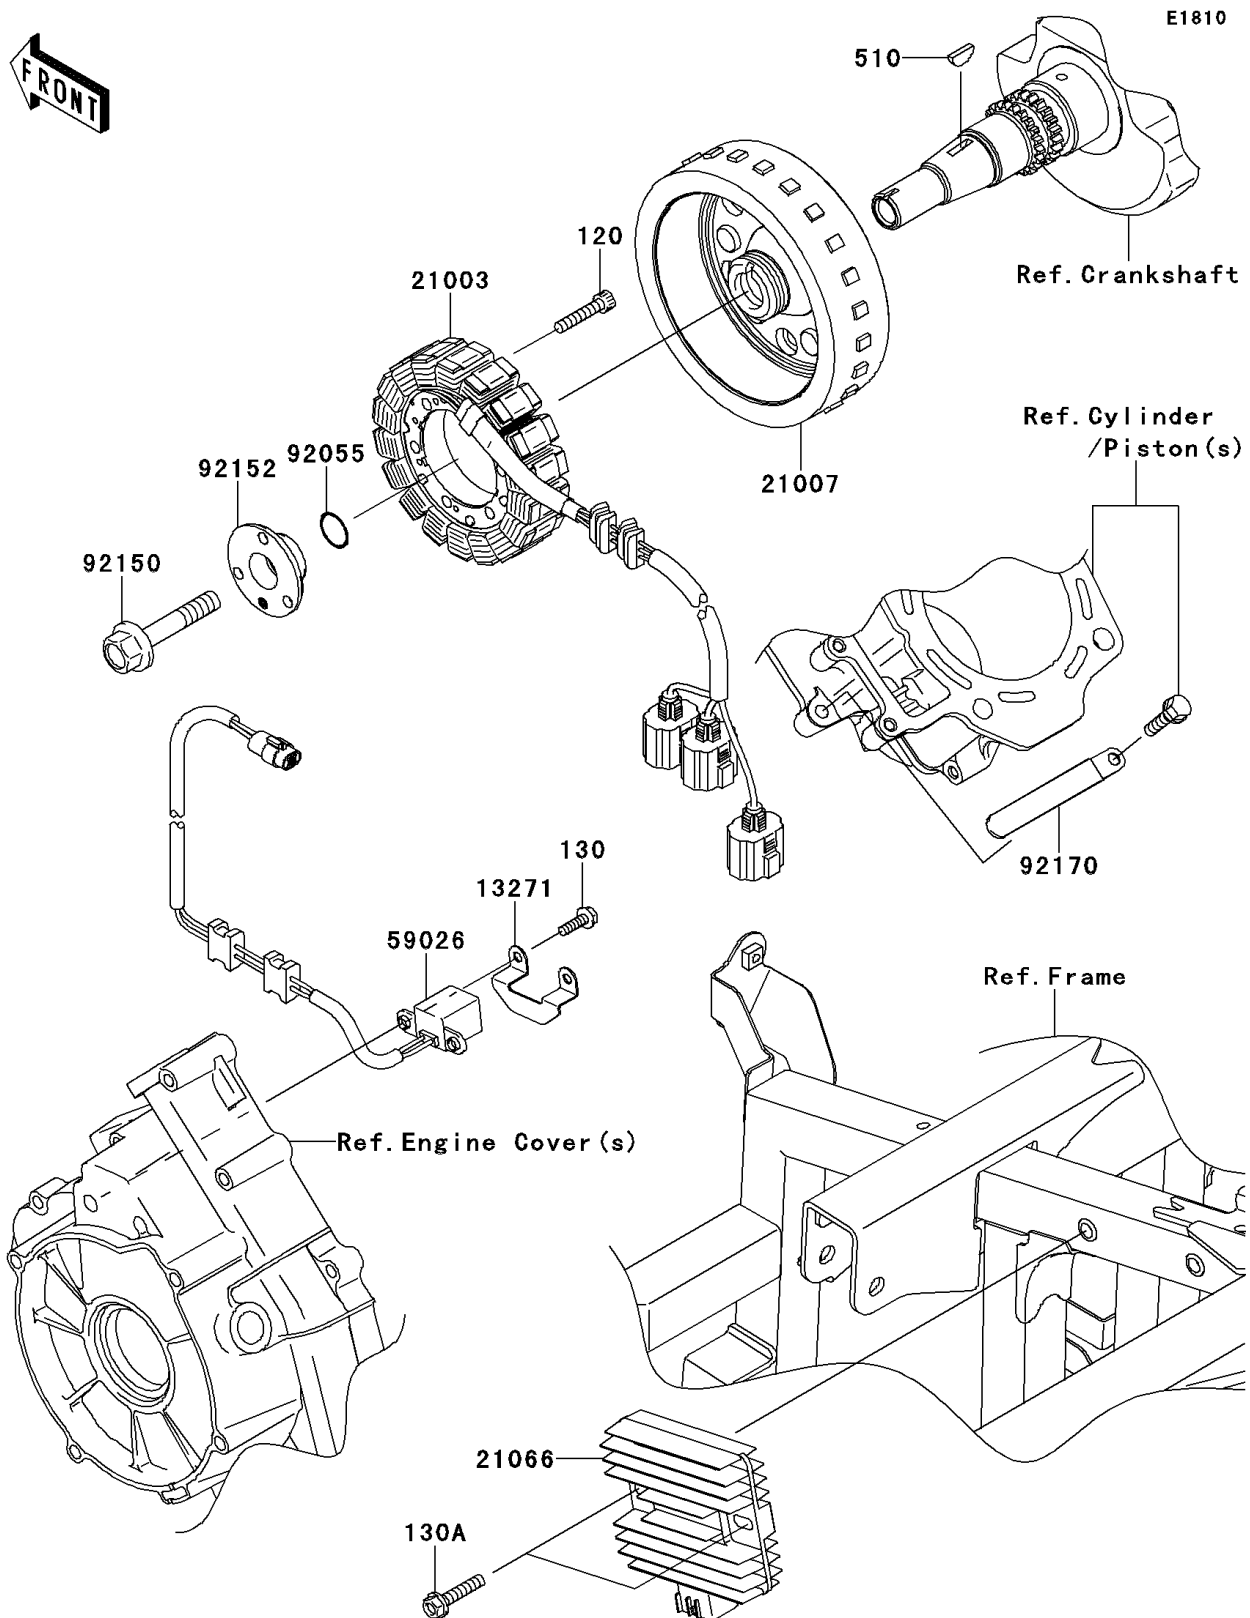

2010 Teryx[®] 750 FI 4x4 Sport

PARTS DIAGRAM

Generator

2010 Teryx[®] 750 FI 4x4 Sport

PARTS LIST

Generator

ITEM NAME

PART NUMBER

QUANTITY
