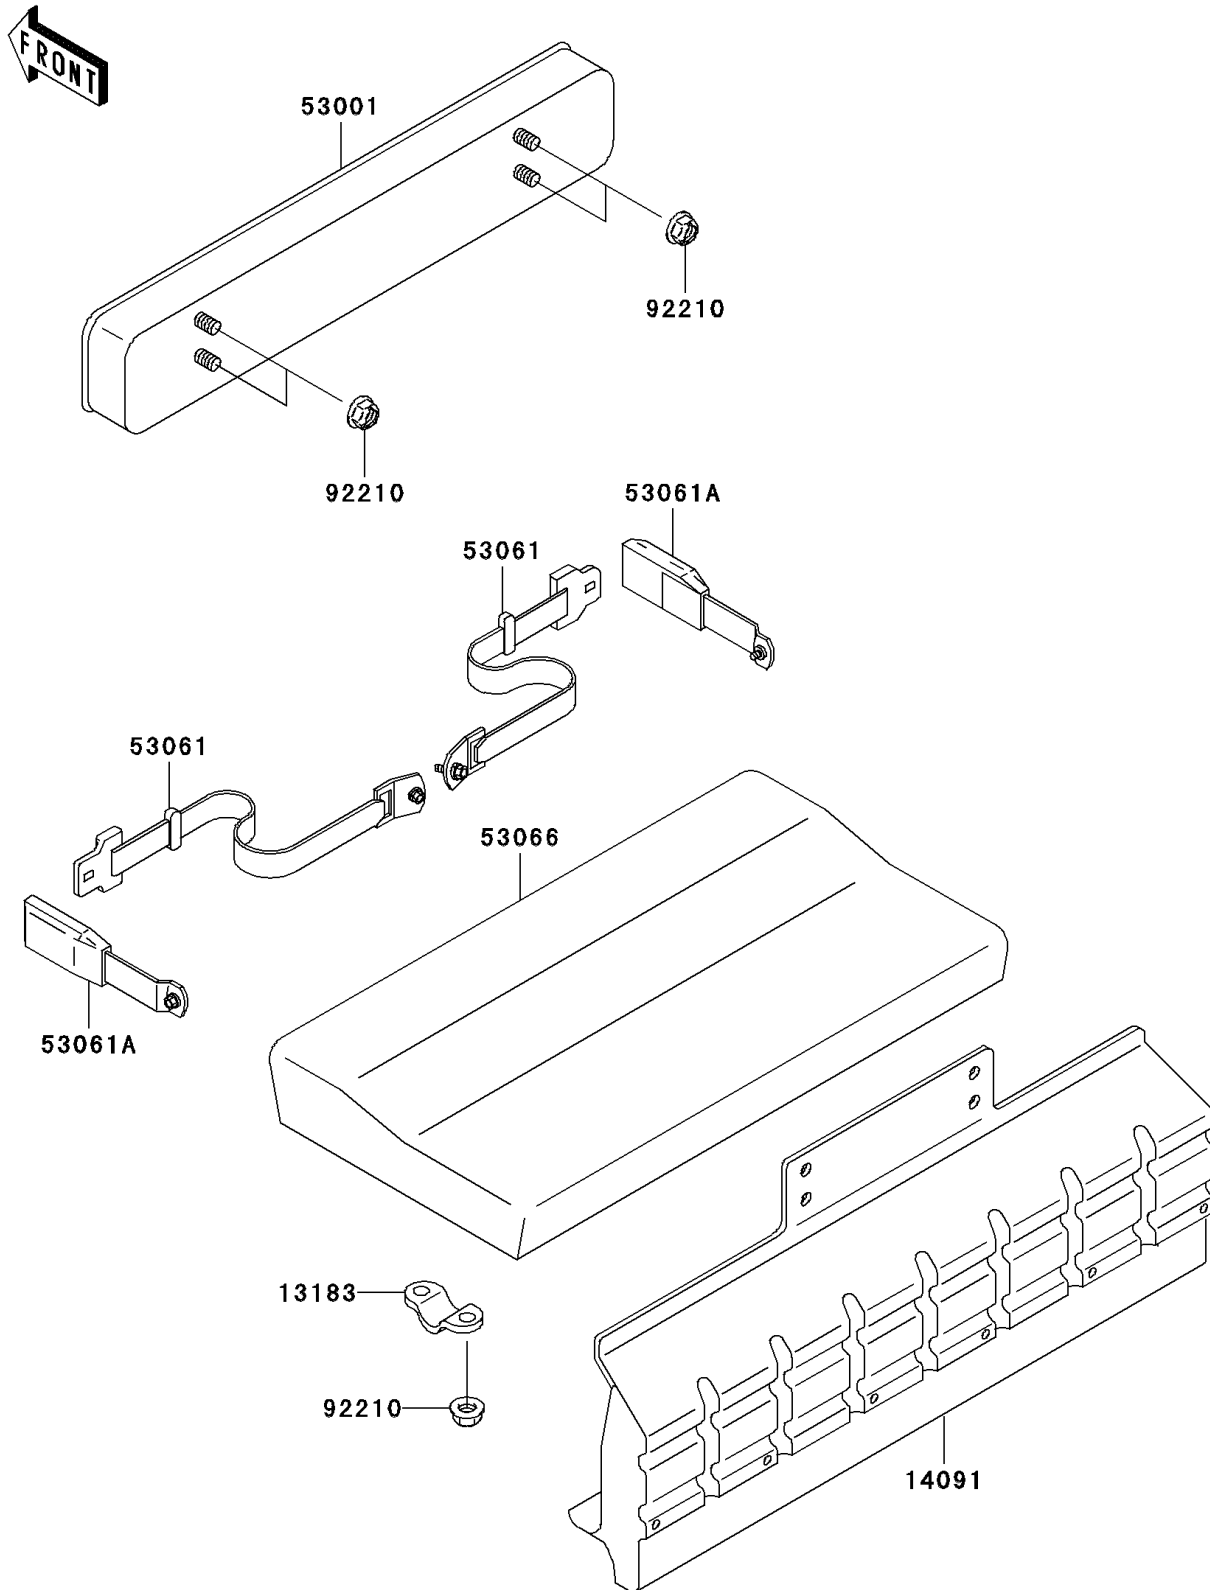

## PARTS DIAGRAM

### Seat

F2510

## PARTS LIST

### Seat

ITEM NAME	PART NUMBER	QUANTITY
PLATE,SEAT (Ref # 13183)	13183-1400	2
COVER,SEAT BACK (Ref # 14091)	14091-0529	1
SEAT-ASSY,BACK,GRAY (Ref # 53001)	53001-1584-338	1
BELT-SEAT,CATCH PLATE (Ref # 53061)	53061-1013	2
BELT-SEAT,BUCKLE (Ref # 53061A)	53061-1014	2
SEAT-ASSY,CUSHION,GRAY (Ref # 53066)	53066-7501-338	1
NUT,FLANGED,LOCK,8MM (Ref # 92210)	92210-0005	8