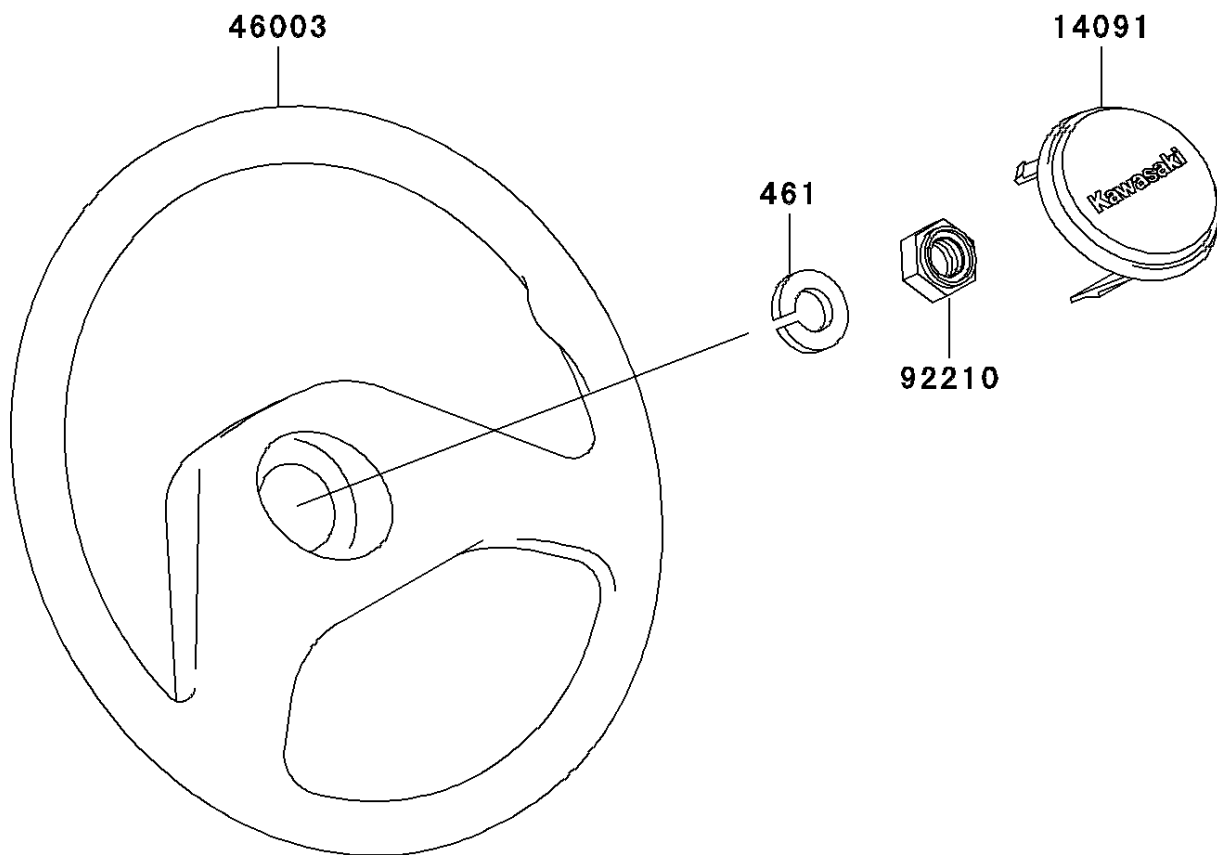

Mule 3010 Diesel 4X4

PARTS DIAGRAM

Steering Wheel

Kawasaki

Let the Good Times Roll®

F2311

Mule 3010 Diesel 4X4

PARTS LIST

Steering Wheel

ITEM NAME	PART NUMBER	QUANTITY
WASHER-SPRING,12MM (Ref # 461)	461F1200	1
COVER,HORN SWITCH (Ref # 14091)	14091-1247	1
HANDLE (Ref # 46003)	46003-1308	1
NUT,LOCK,12MM (Ref # 92210)	92210-1249	1