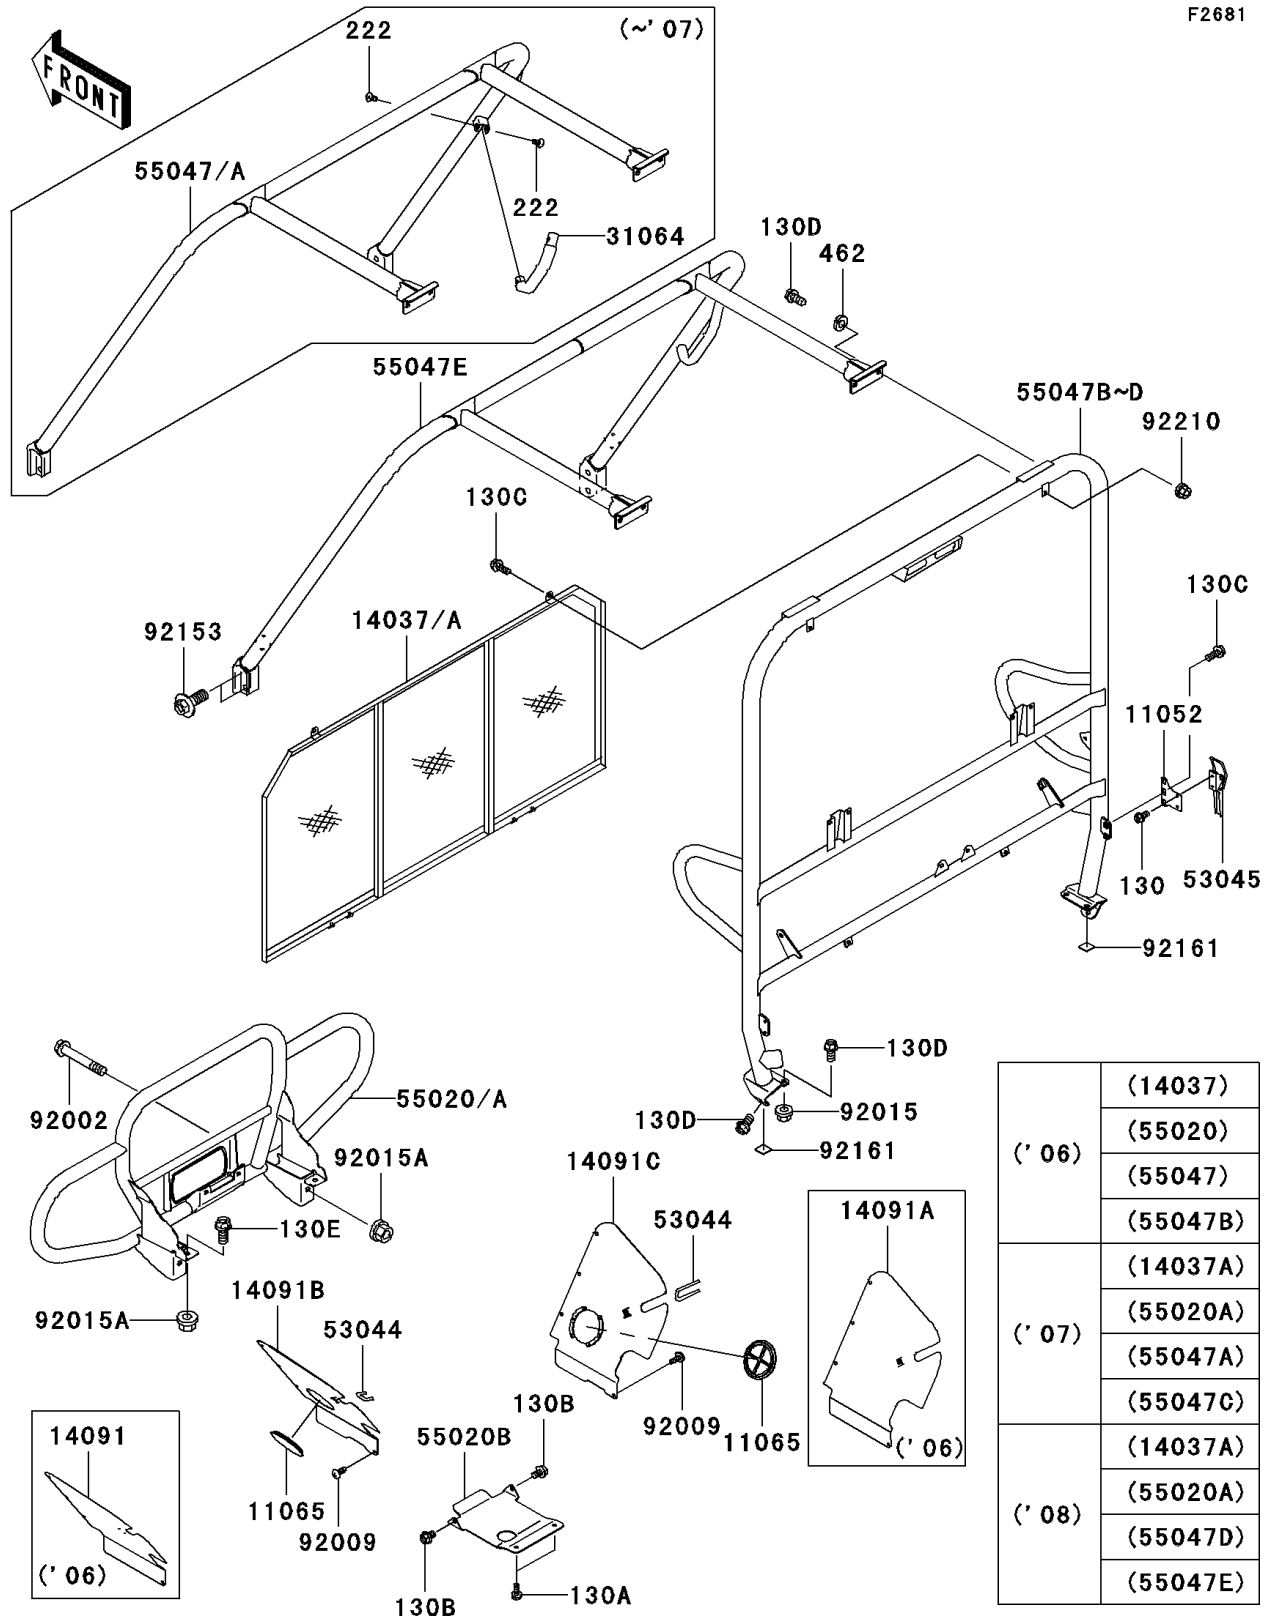

# 2008 Mule 3010 4X4

## PARTS DIAGRAM

### Guards/Cab Frame

F2681

	(14037)
( '06)	(55020)
	(55047)
	(55047B)
( '07)	(14037A)
	(55020A)
	(55047A)
	(55047C)
( '08)	(14037A)
	(55020A)
	(55047D)
	(55047E)

## PARTS LIST