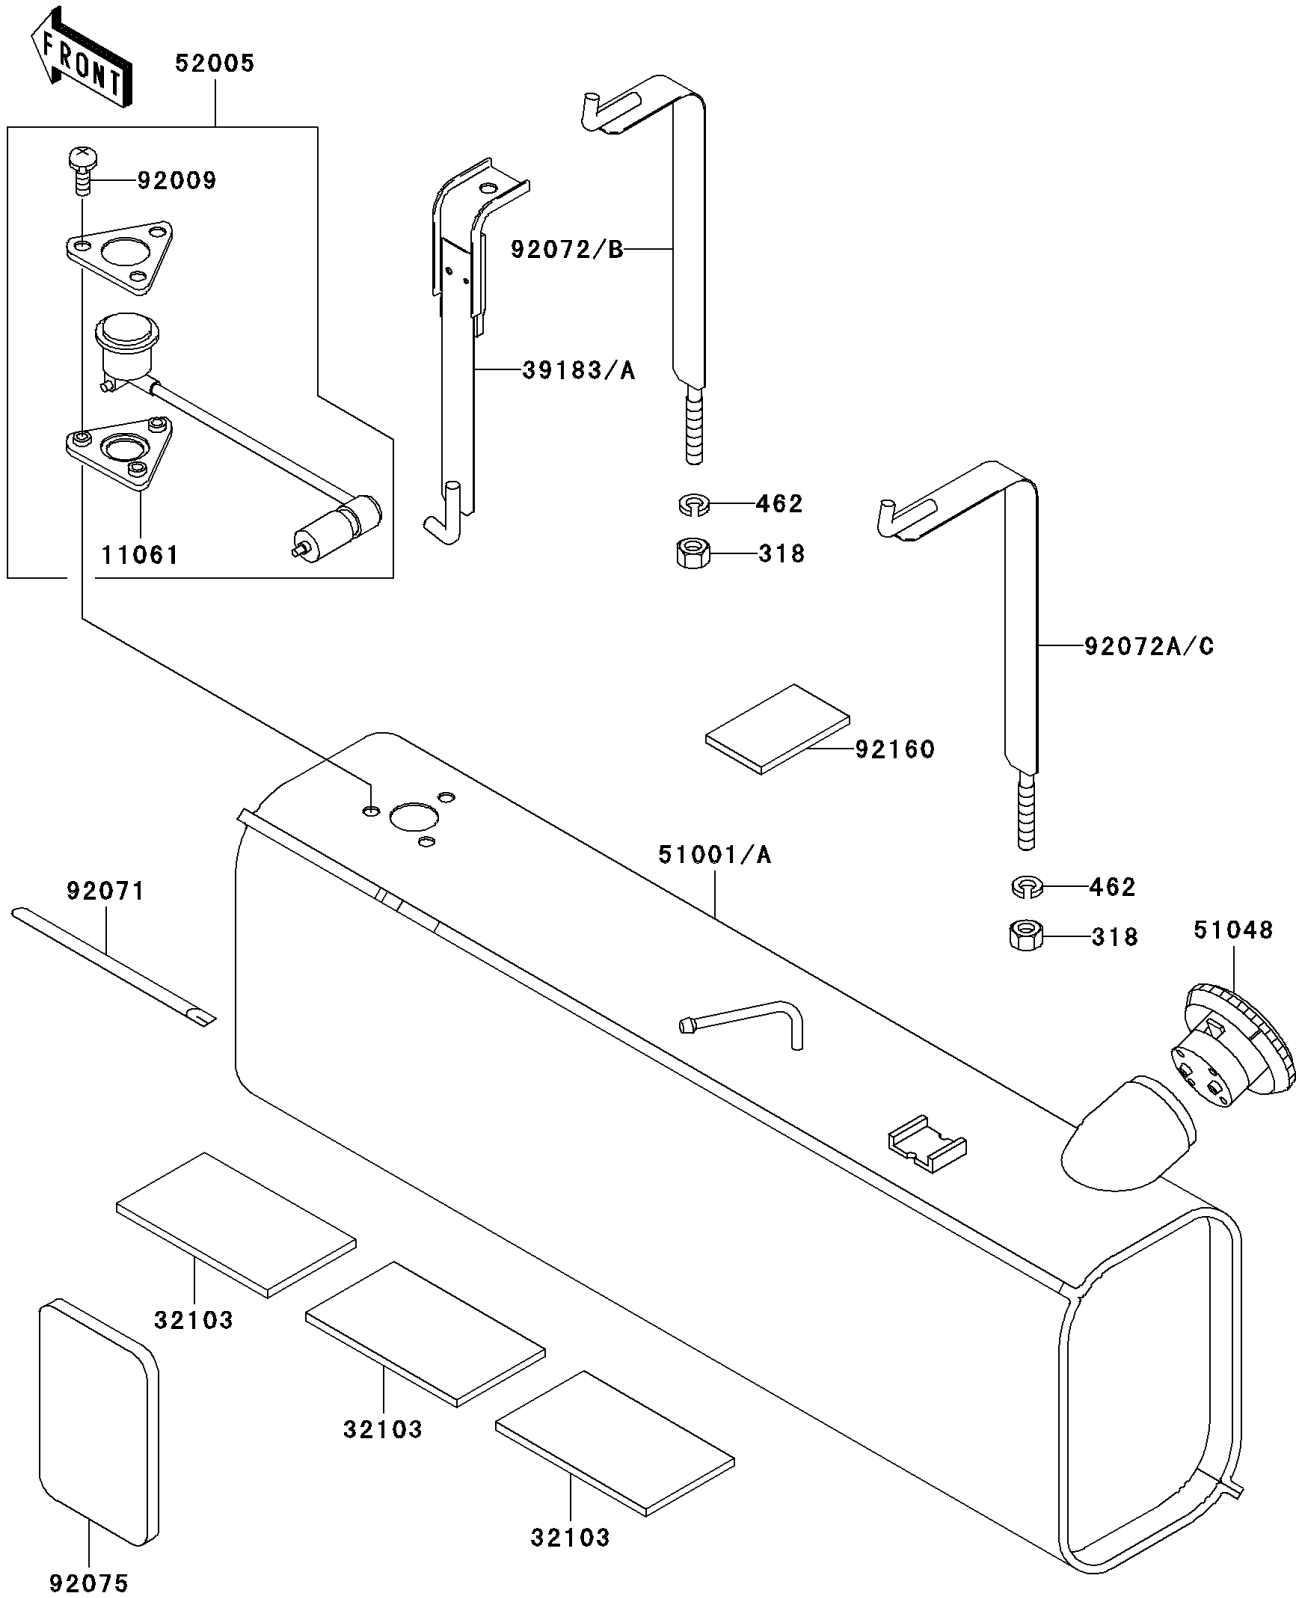

2008 Mule 3010 4X4

PARTS DIAGRAM

Fuel Tank

F2410

2008 Mule 3010 4X4

PARTS LIST

Fuel Tank

ITEM NAME

PART NUMBER

QUANTITY
