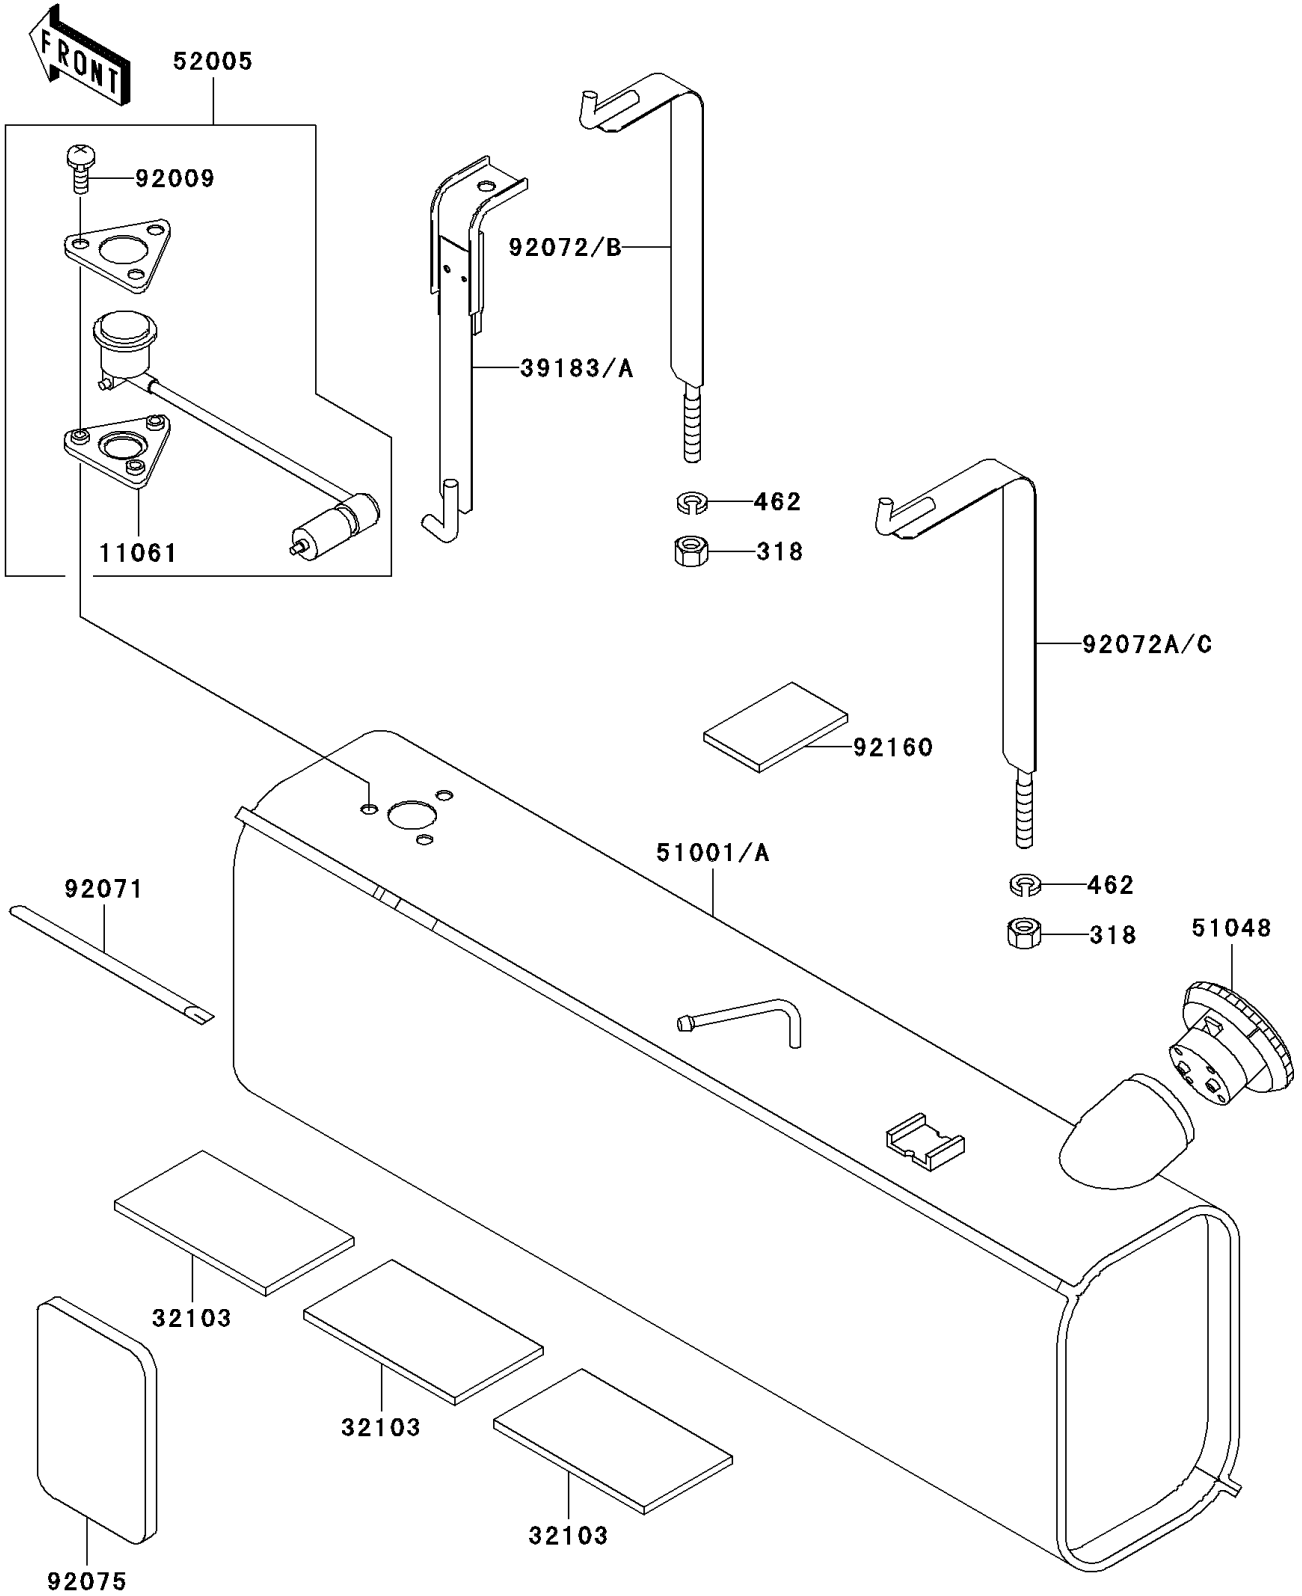

Mule 3010 4X4

PARTS DIAGRAM

Fuel Tank

F2410

Mule 3010 4X4

PARTS LIST

Fuel Tank

ITEM NAME	PART NUMBER	QUANTITY
NUT-HEX-SMALL (Ref # 318)	318C0800	2
WASHER-SPRING,8MM (Ref # 462)	462L0800	2
GASKET,FUEL GAUGE (Ref # 11061)	11061-0120	1
DAMPER,BATTERY (Ref # 32103)	32103-027	3
BAND-ASSY (Ref # 39183)	39183-0001	1
TANK-COMP-FUEL (Ref # 51001)	51001-0010	1
CAP-ASSY-TANK,FUEL (Ref # 51048)	51048-0005	1
GAUGE,FUEL (Ref # 52005)	52005-0013	1
SCREW,6X14 (Ref # 92009)	92009-1541	3
GROMMET (Ref # 92071)	92071-1198	1
BAND,FUEL TANK (Ref # 92072)	92072-0018	1
BAND,FUEL TANK (Ref # 92072A)	92072-1248	1
DAMPER (Ref # 92075)	92075-3759	1
DAMPER (Ref # 92160)	92160-1102	1