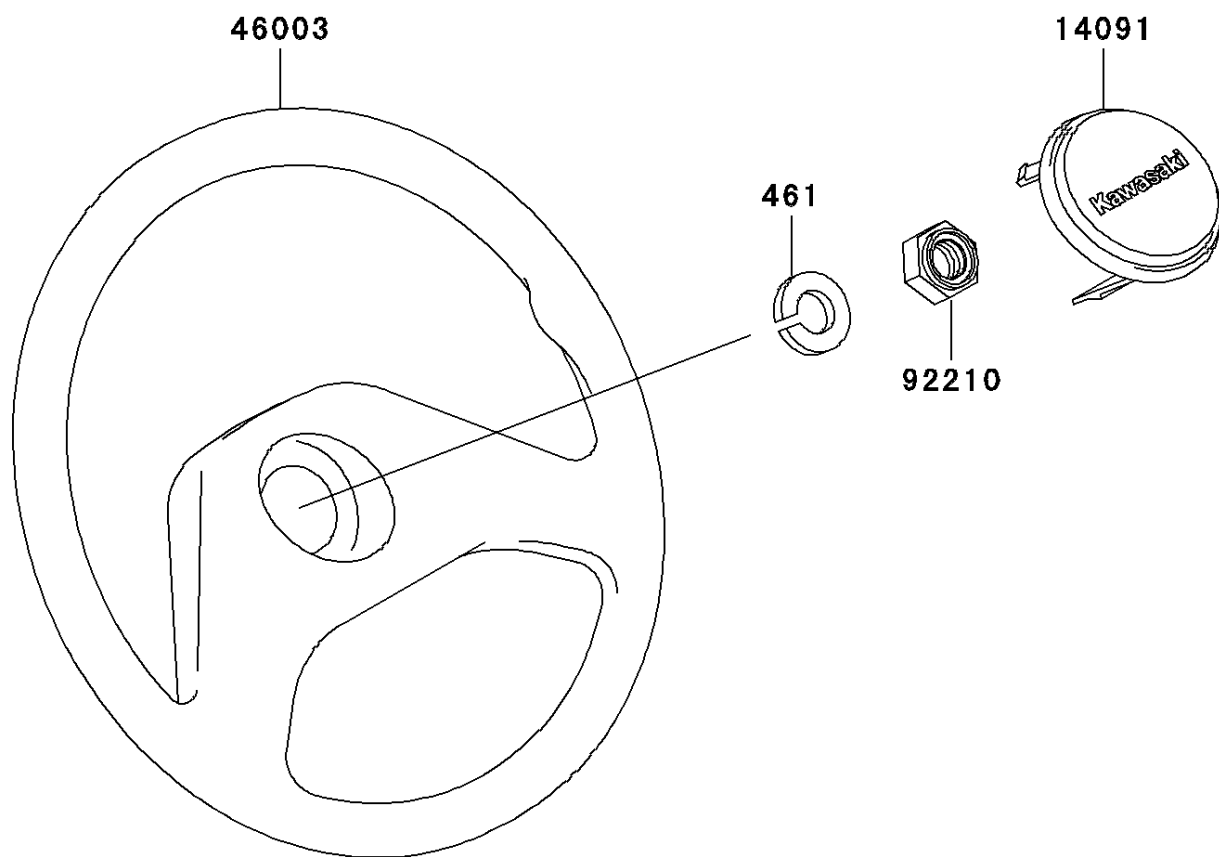

2008 Mule 3010 4X4

PARTS DIAGRAM

Steering Wheel

Kawasaki

Let the Good Times Roll®

F2311

2008 Mule 3010 4X4

PARTS LIST

Steering Wheel

ITEM NAME

PART NUMBER

QUANTITY
