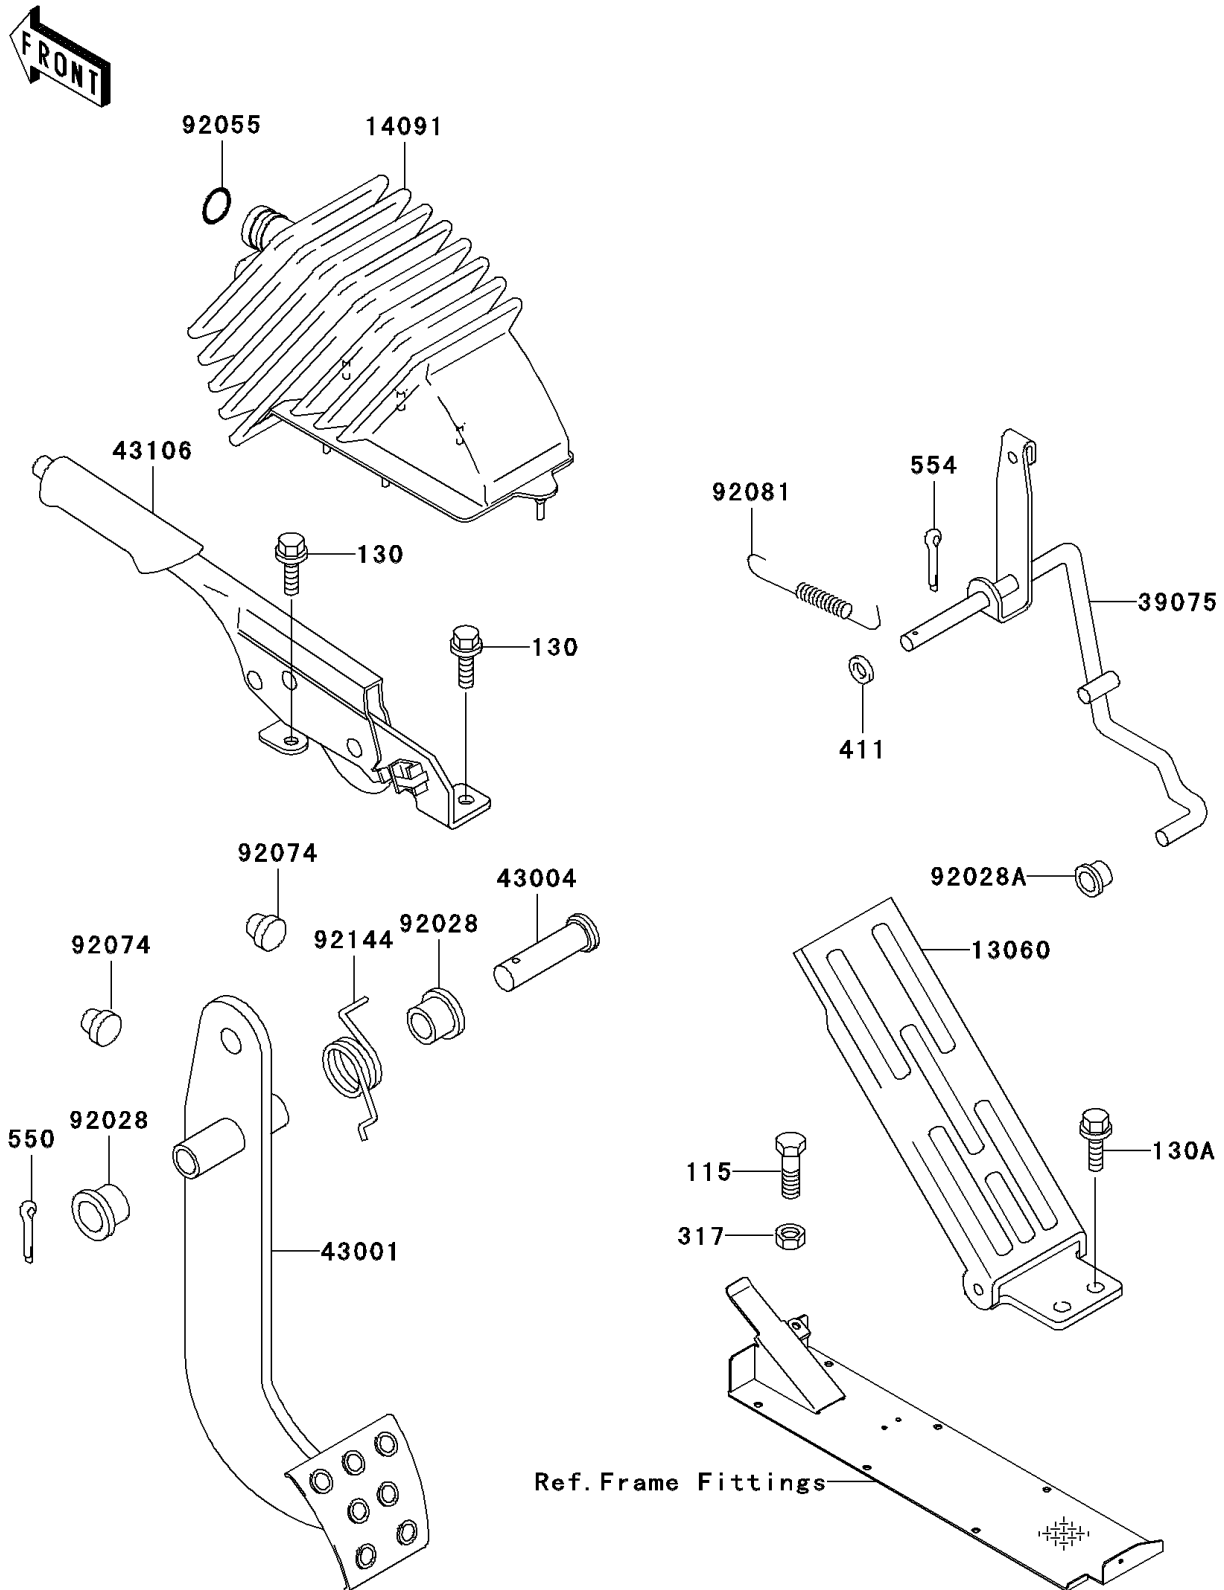

2008 Mule 3010 4X4

PARTS DIAGRAM

Brake Pedal/Throttle Lever

F2260

2008 Mule 3010 4X4

PARTS LIST

Brake Pedal/Throttle Lever

ITEM NAME

PART NUMBER

QUANTITY
