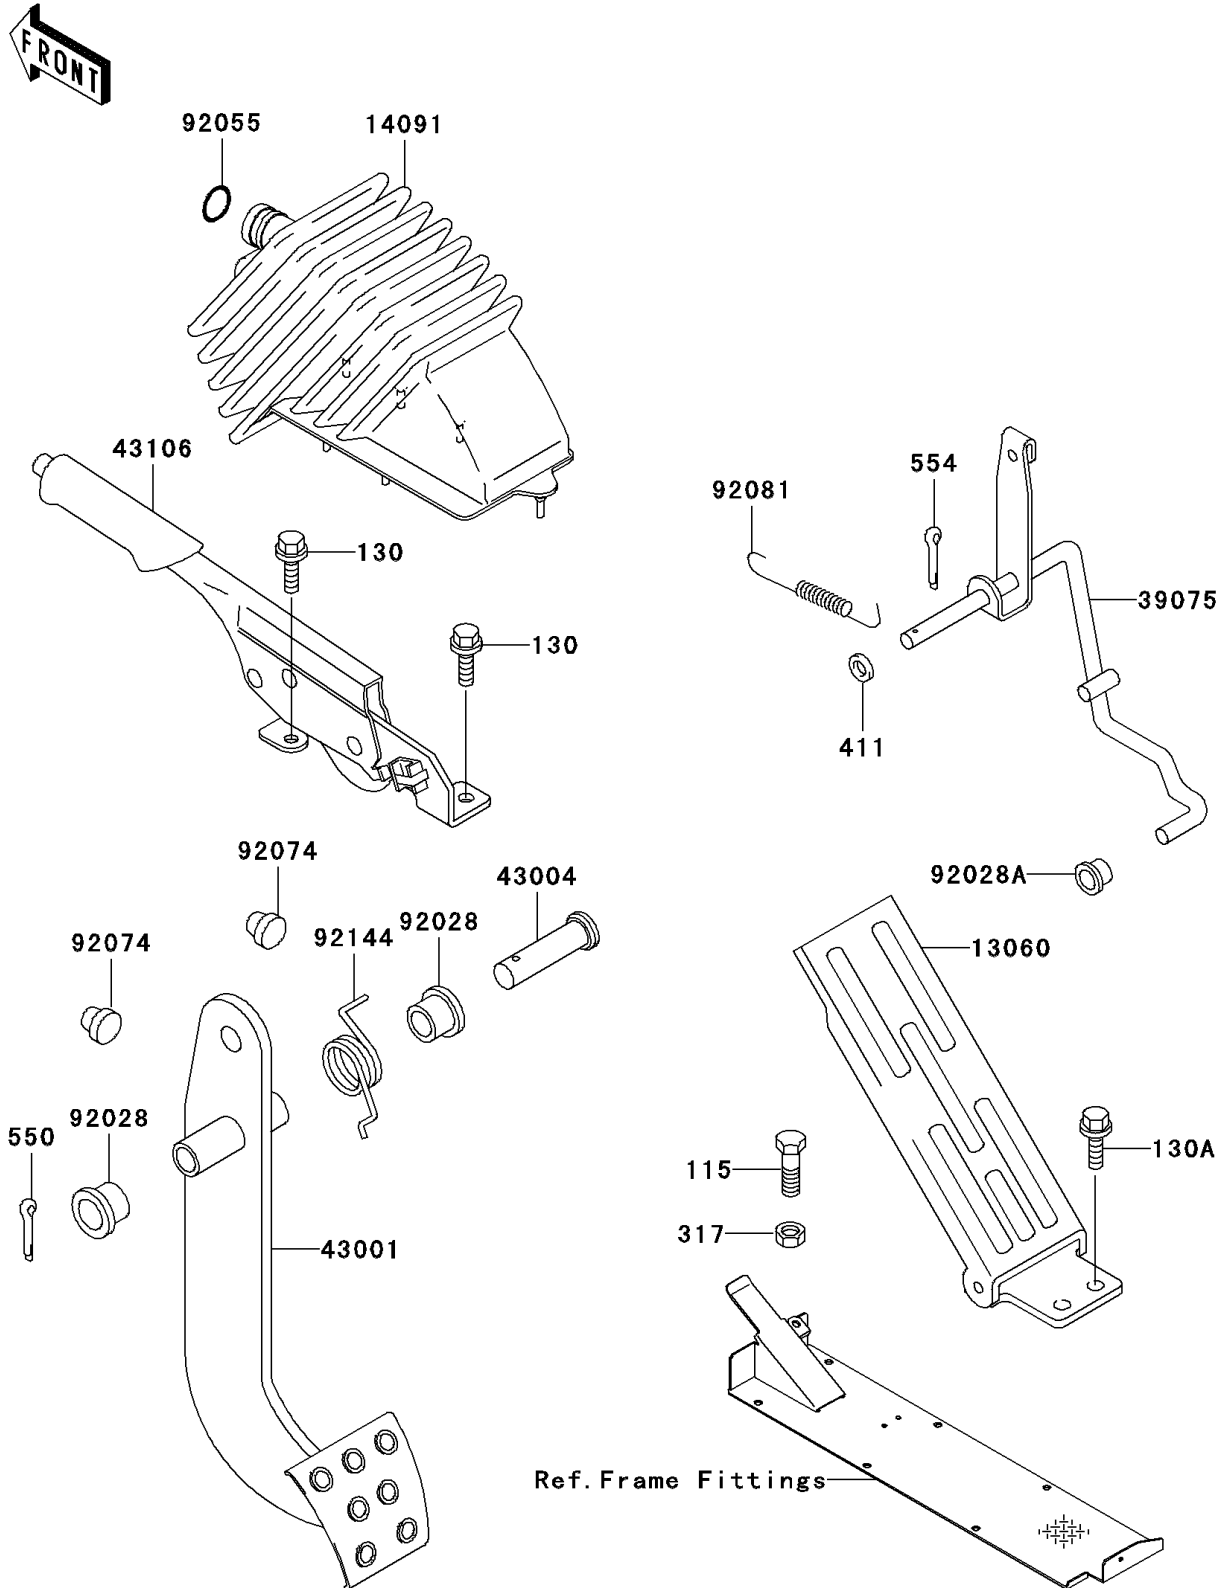

Mule 3010 4X4

PARTS DIAGRAM

Brake Pedal/Throttle Lever

F2260

Mule 3010 4X4

PARTS LIST

Brake Pedal/Throttle Lever

ITEM NAME

PART NUMBER

QUANTITY
