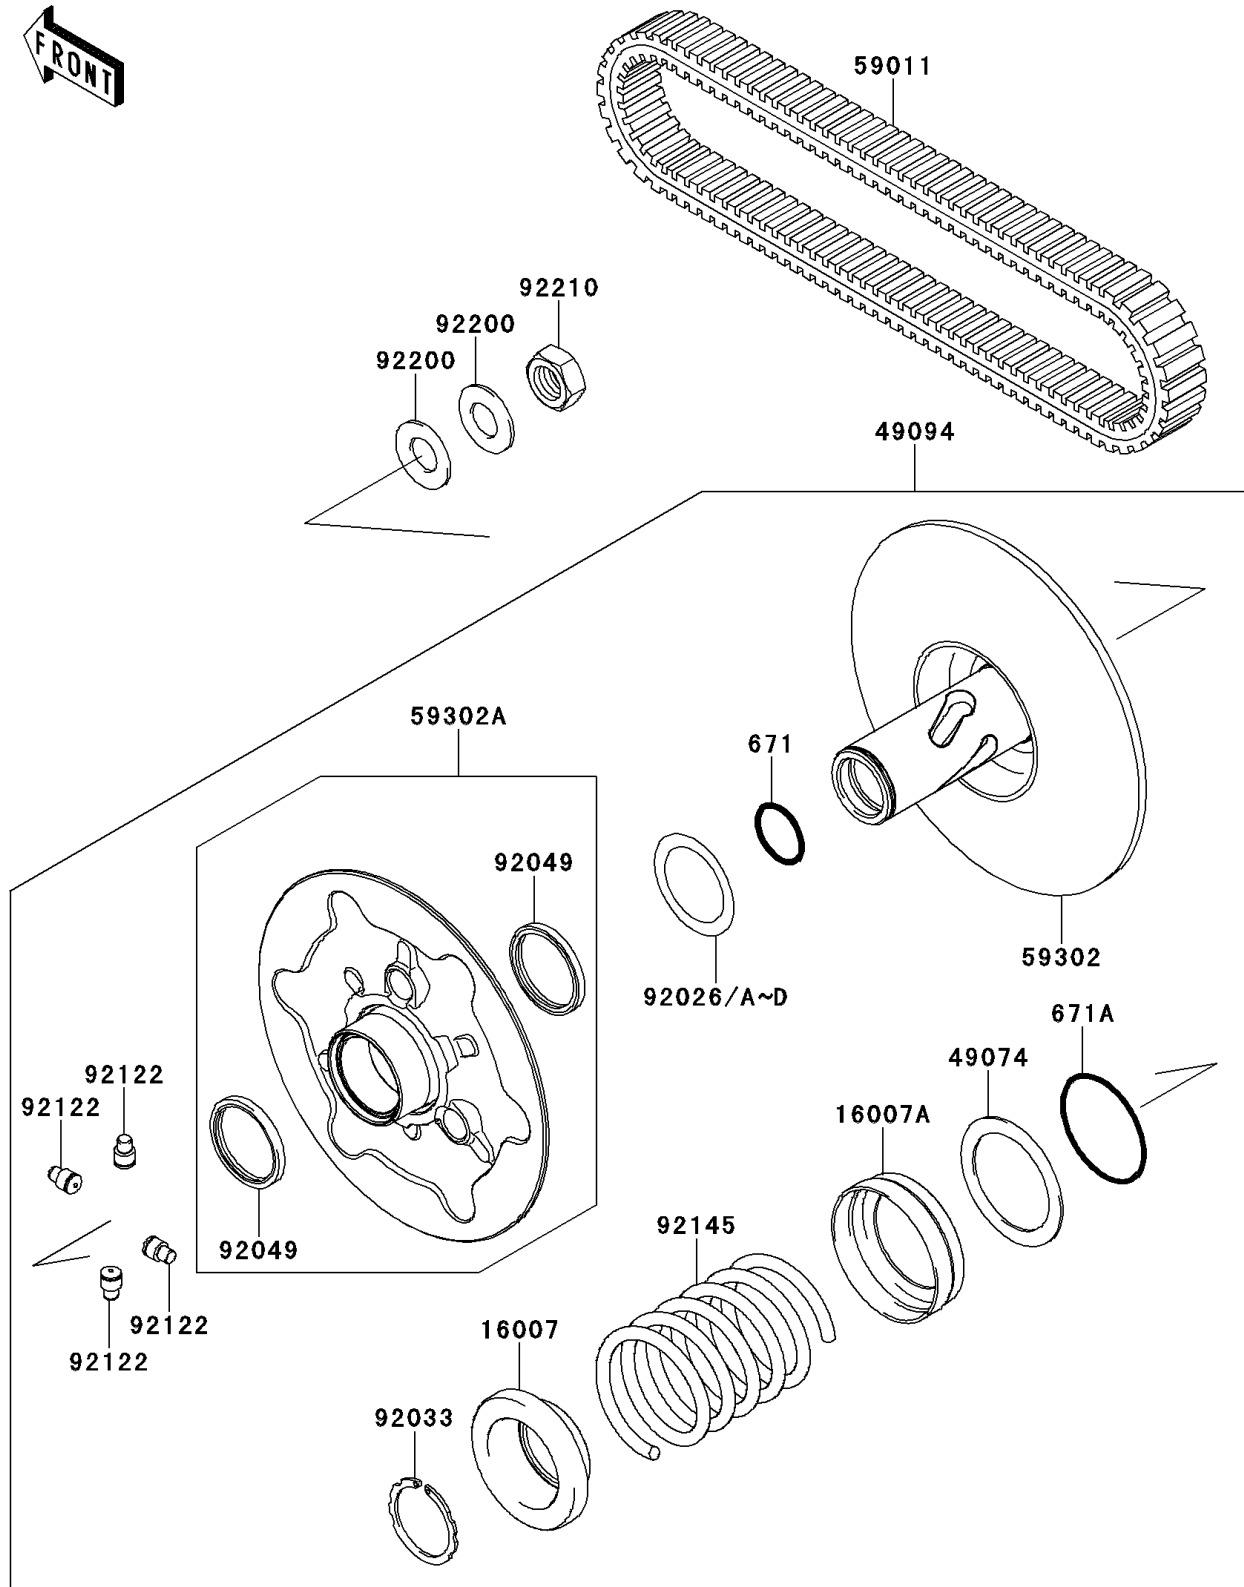

2010 Teryx[®] 750 FI 4x4 Sport

PARTS DIAGRAM

Driven Converter/Drive Belt

E1392

2010 Teryx[®] 750 FI 4x4 Sport

PARTS LIST

Driven Converter/Drive Belt

ITEM NAME

PART NUMBER

QUANTITY
