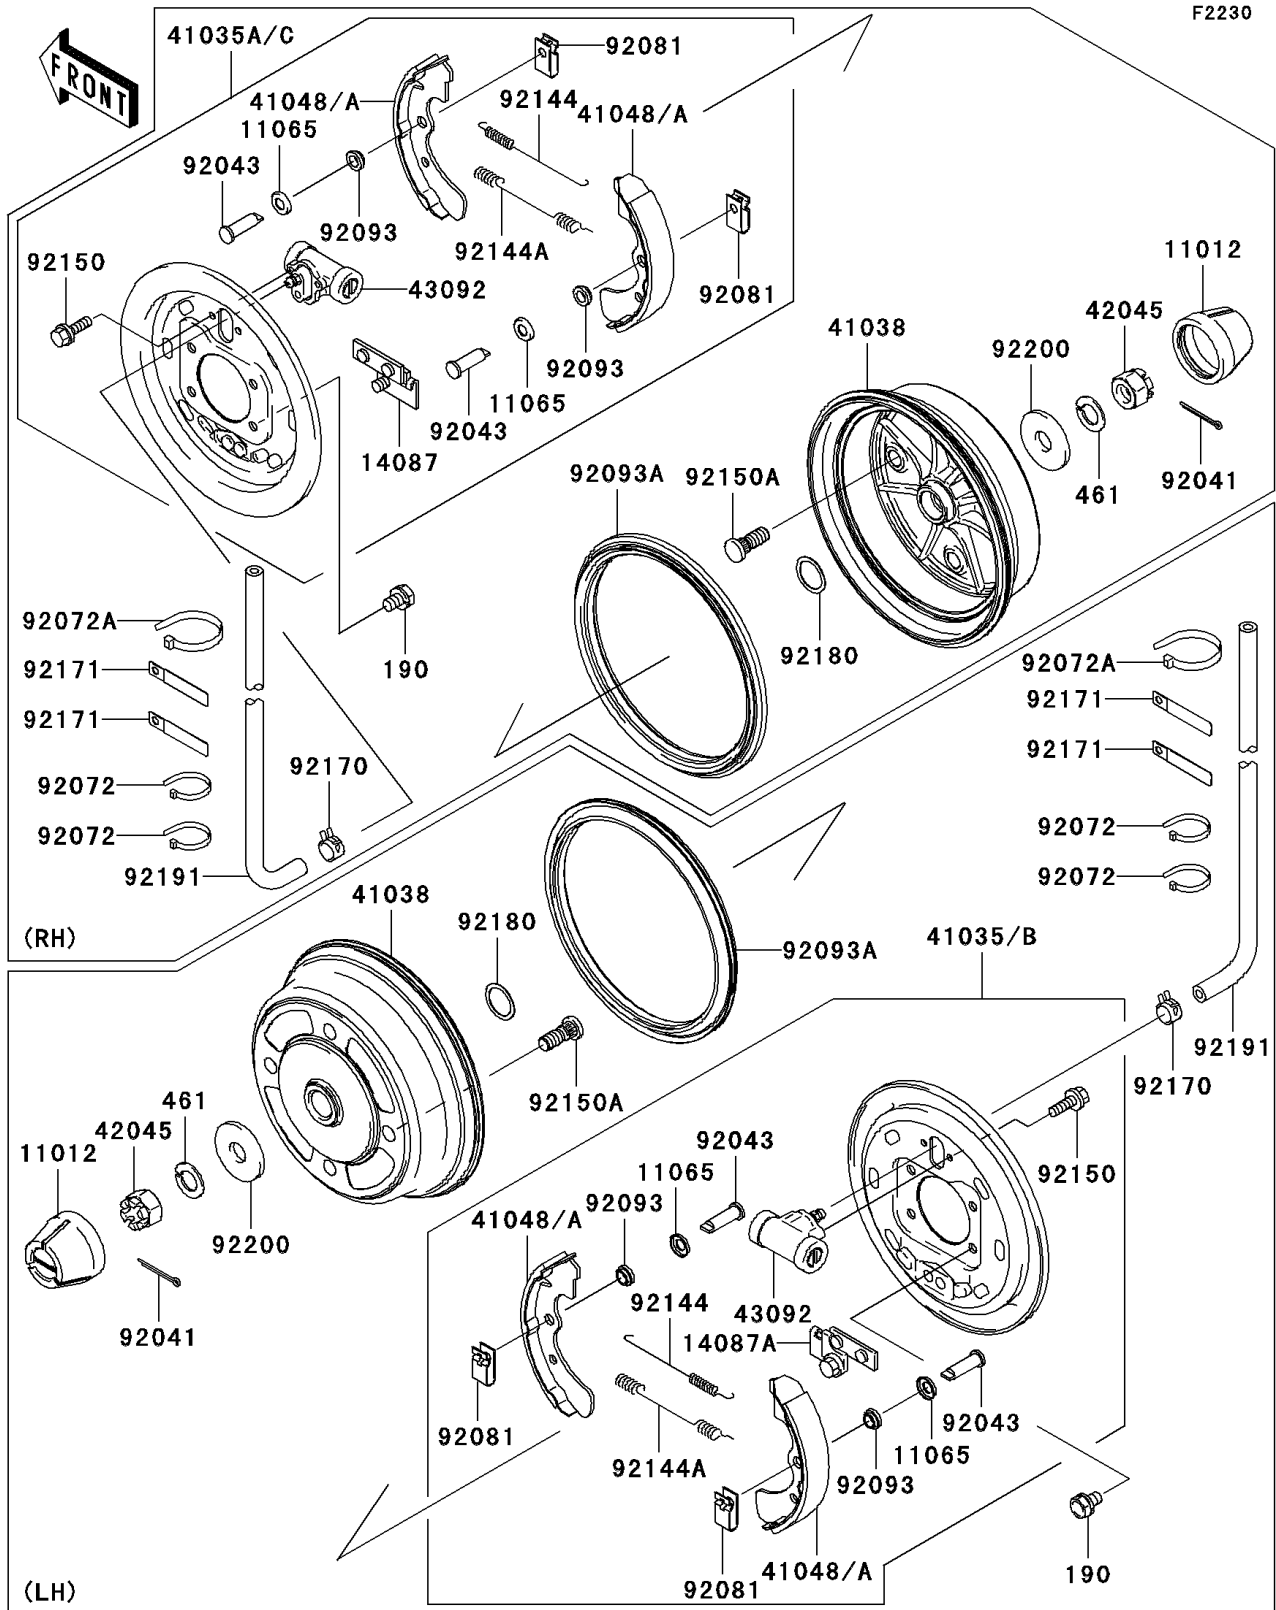

2008 Mule 3010 4X4

PARTS DIAGRAM

Front Hubs/Brakes

2008 Mule 3010 4X4

PARTS LIST

Front Hubs/Brakes

ITEM NAME

PART NUMBER

QUANTITY
