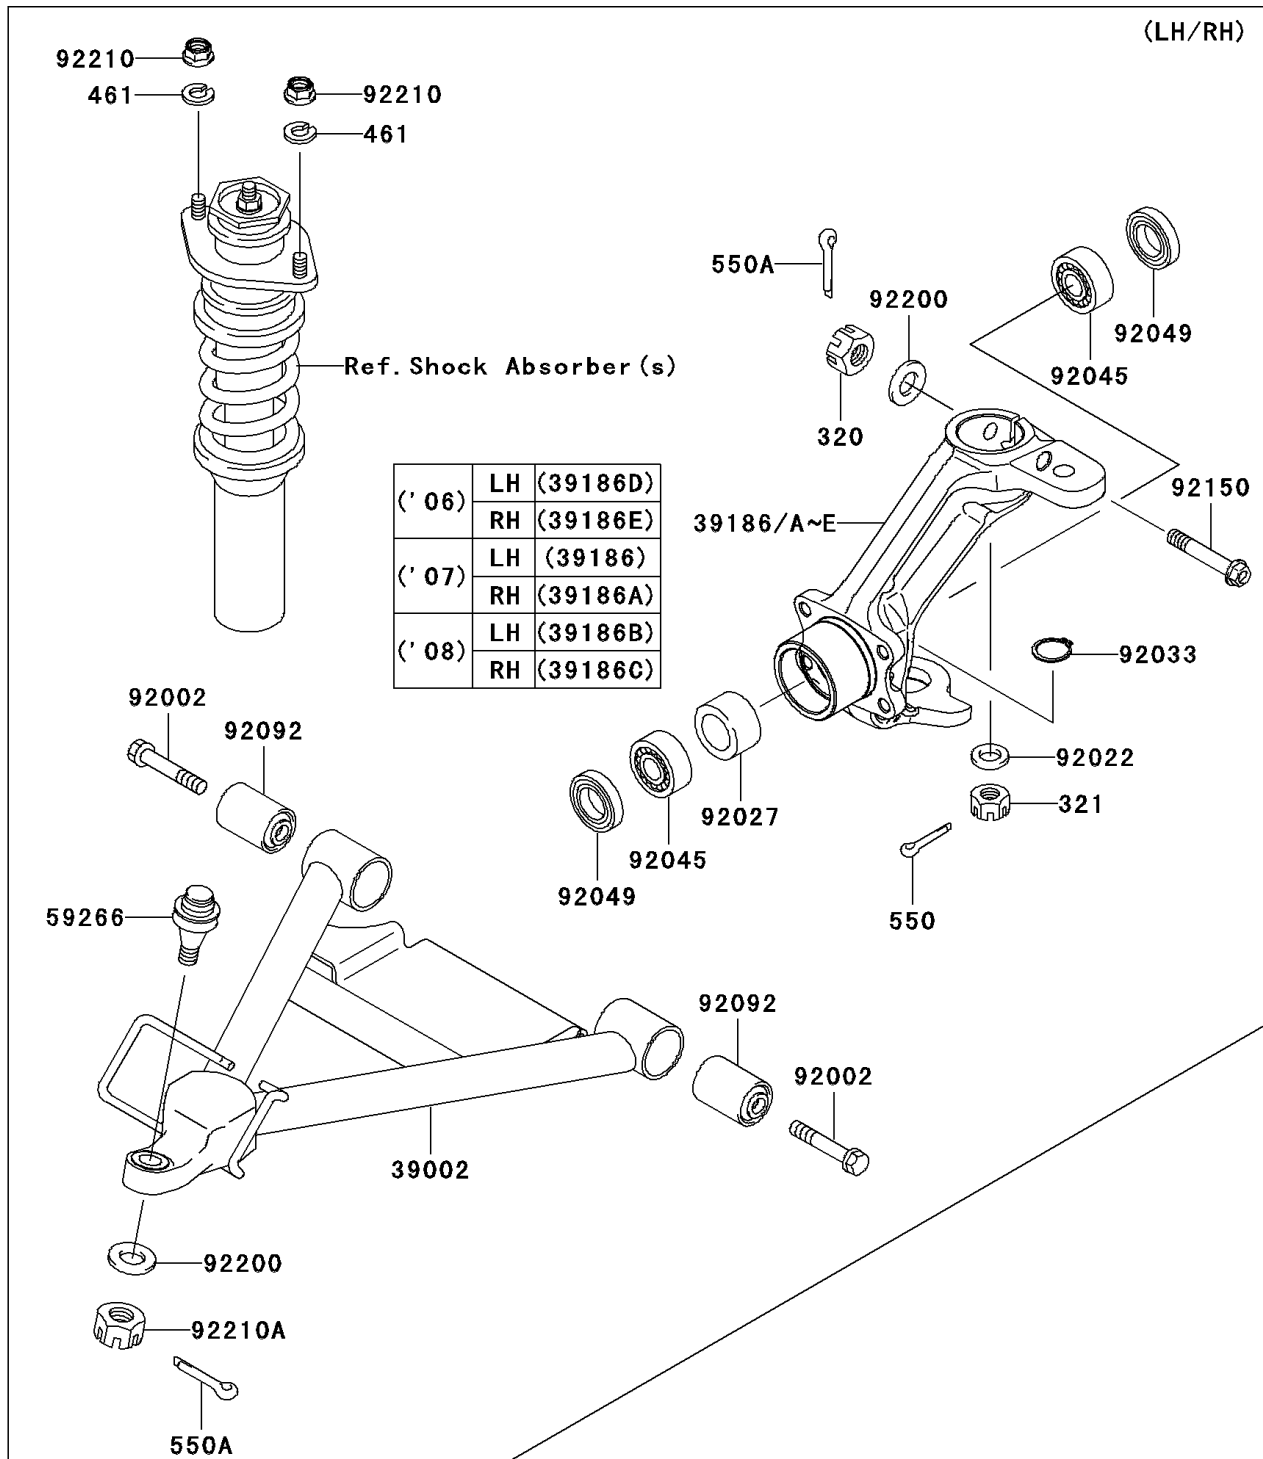

2008 Mule 3010 4X4

PARTS DIAGRAM

Front Suspension

F2152

2008 Mule 3010 4X4

PARTS LIST

Front Suspension

ITEM NAME

PART NUMBER

QUANTITY
